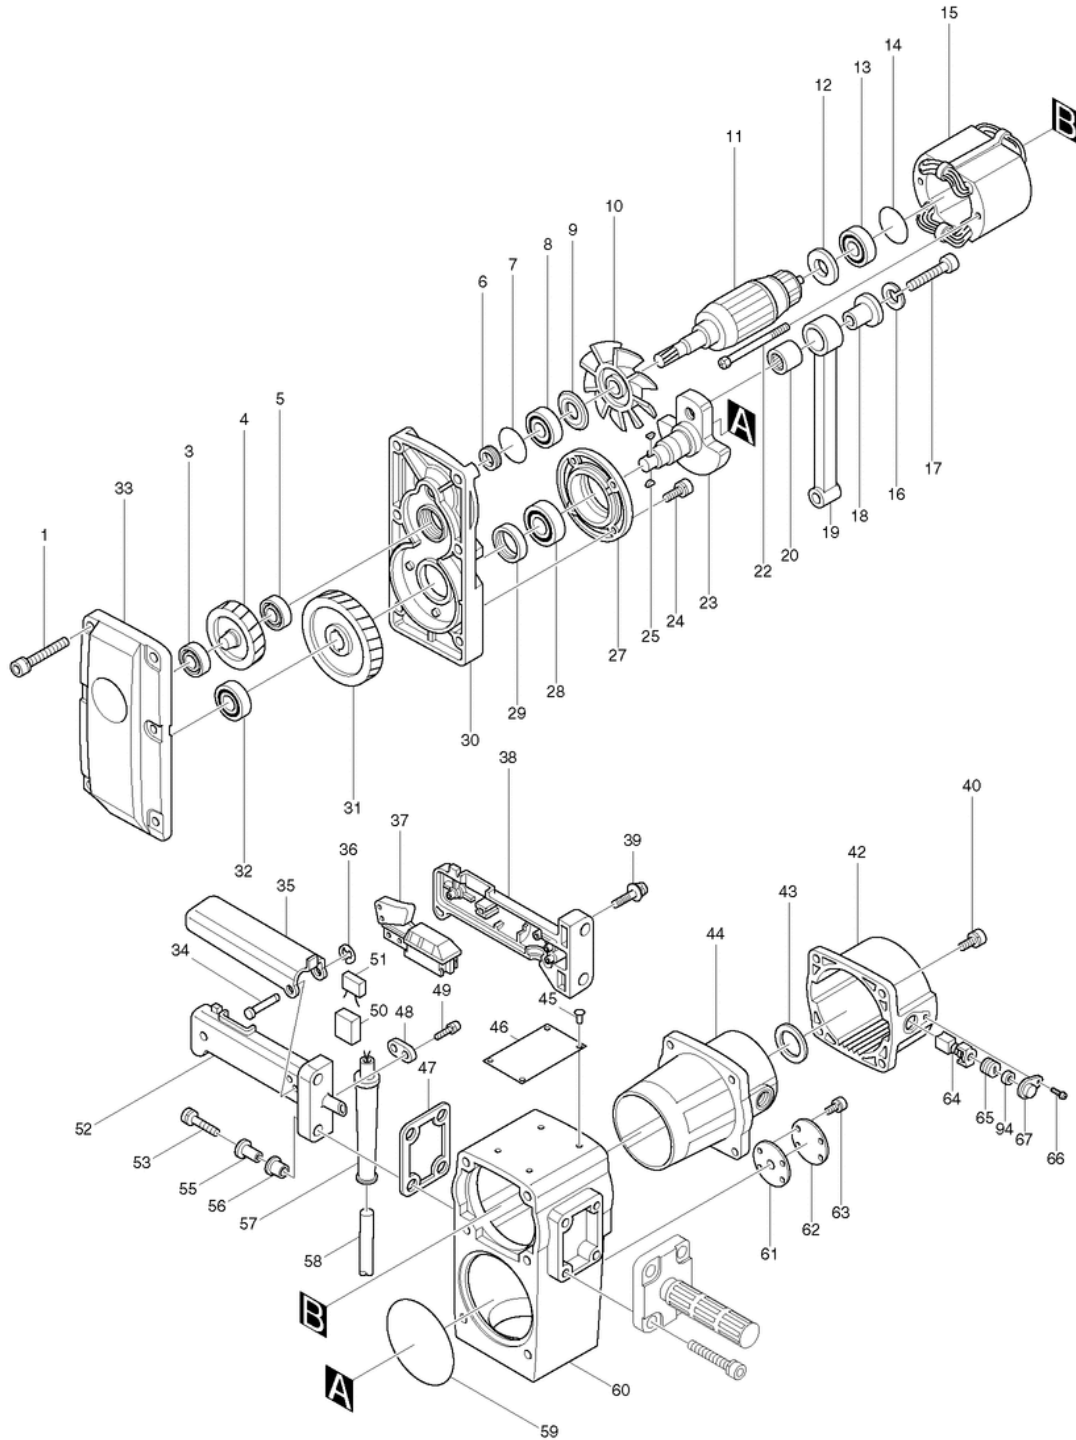

Makita Service Information / Model: HM1400