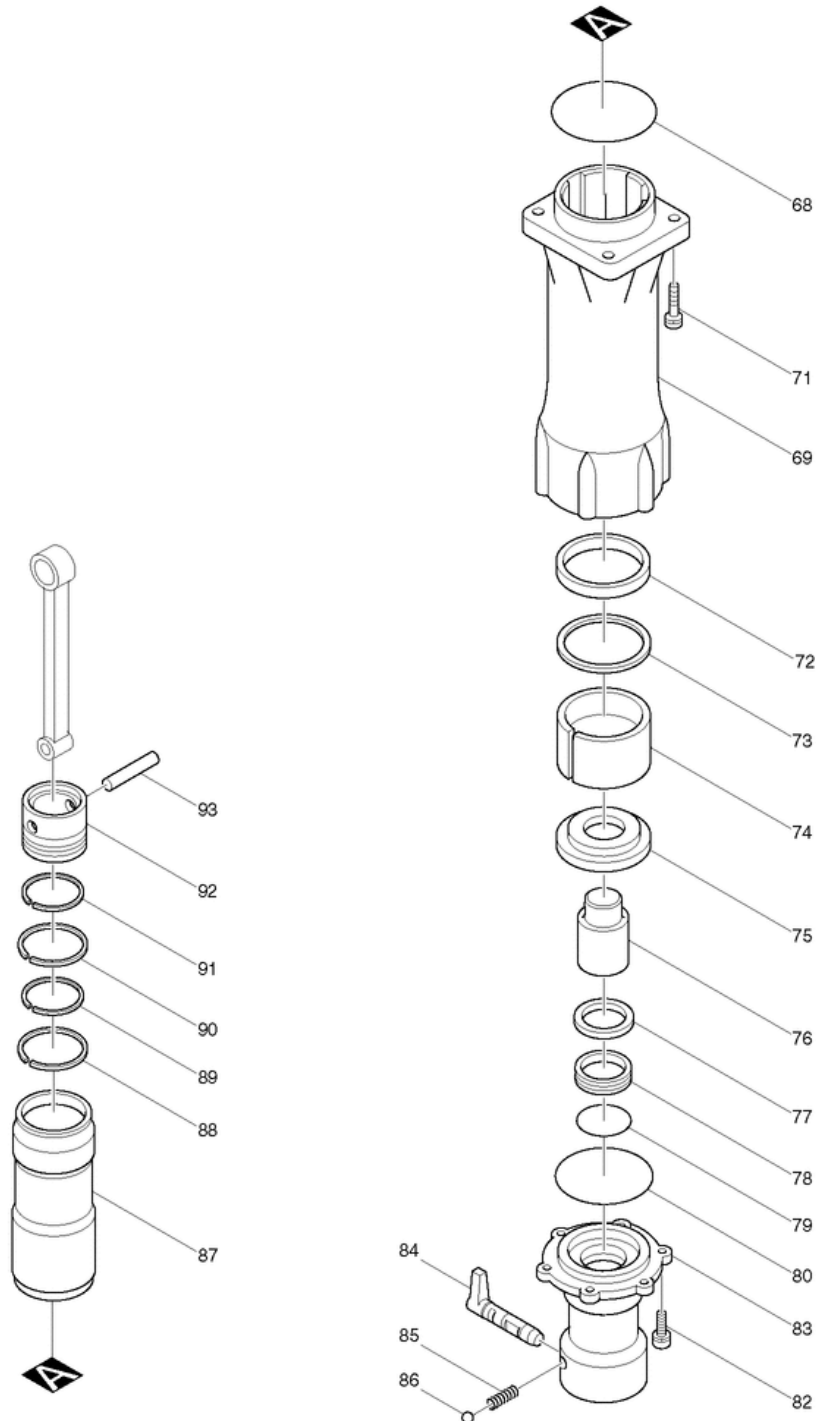

Makita Service Information / Model: HM1400