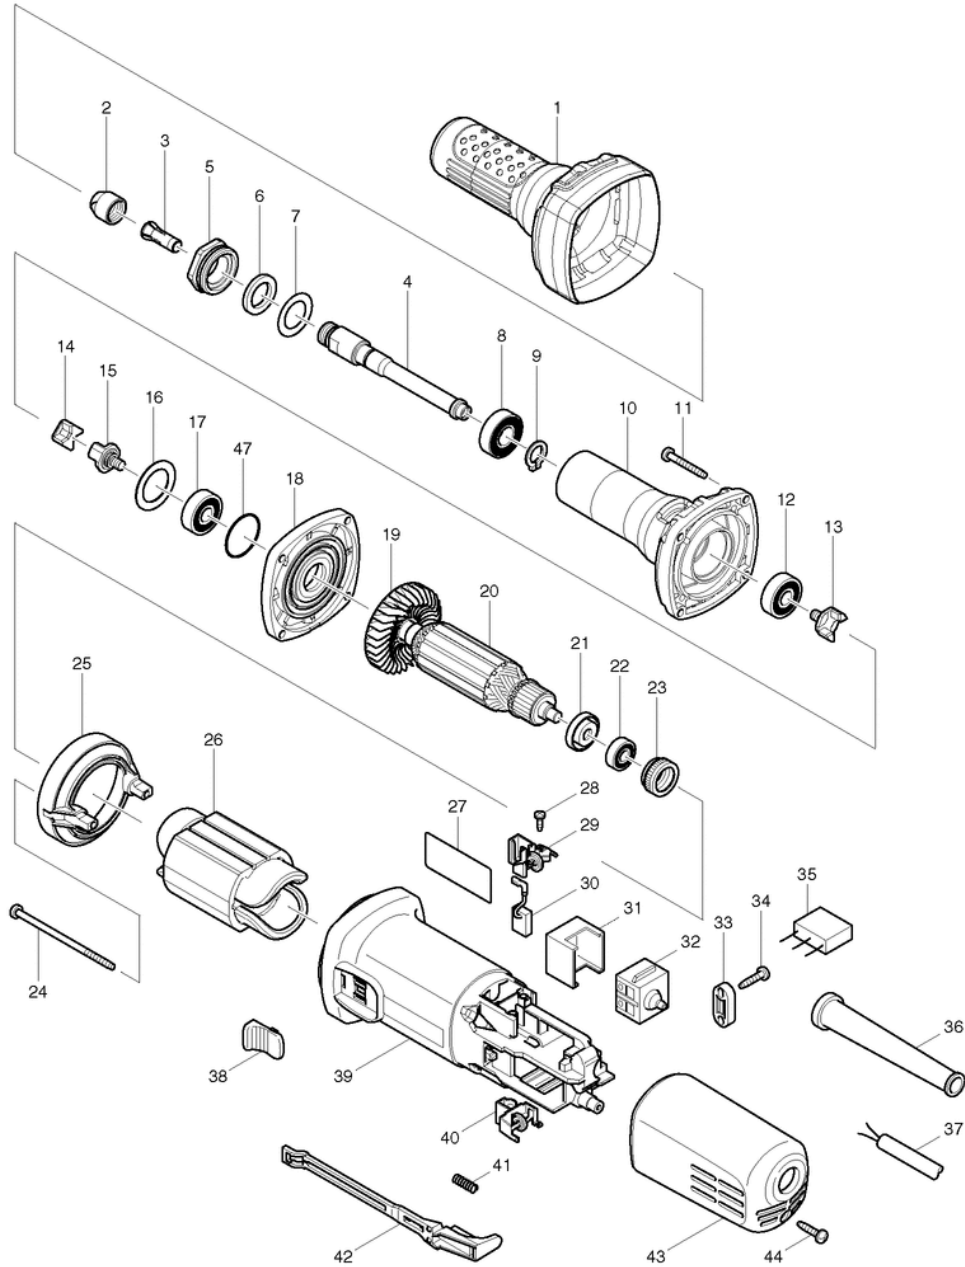

Makita Service Information / Model: GD0601