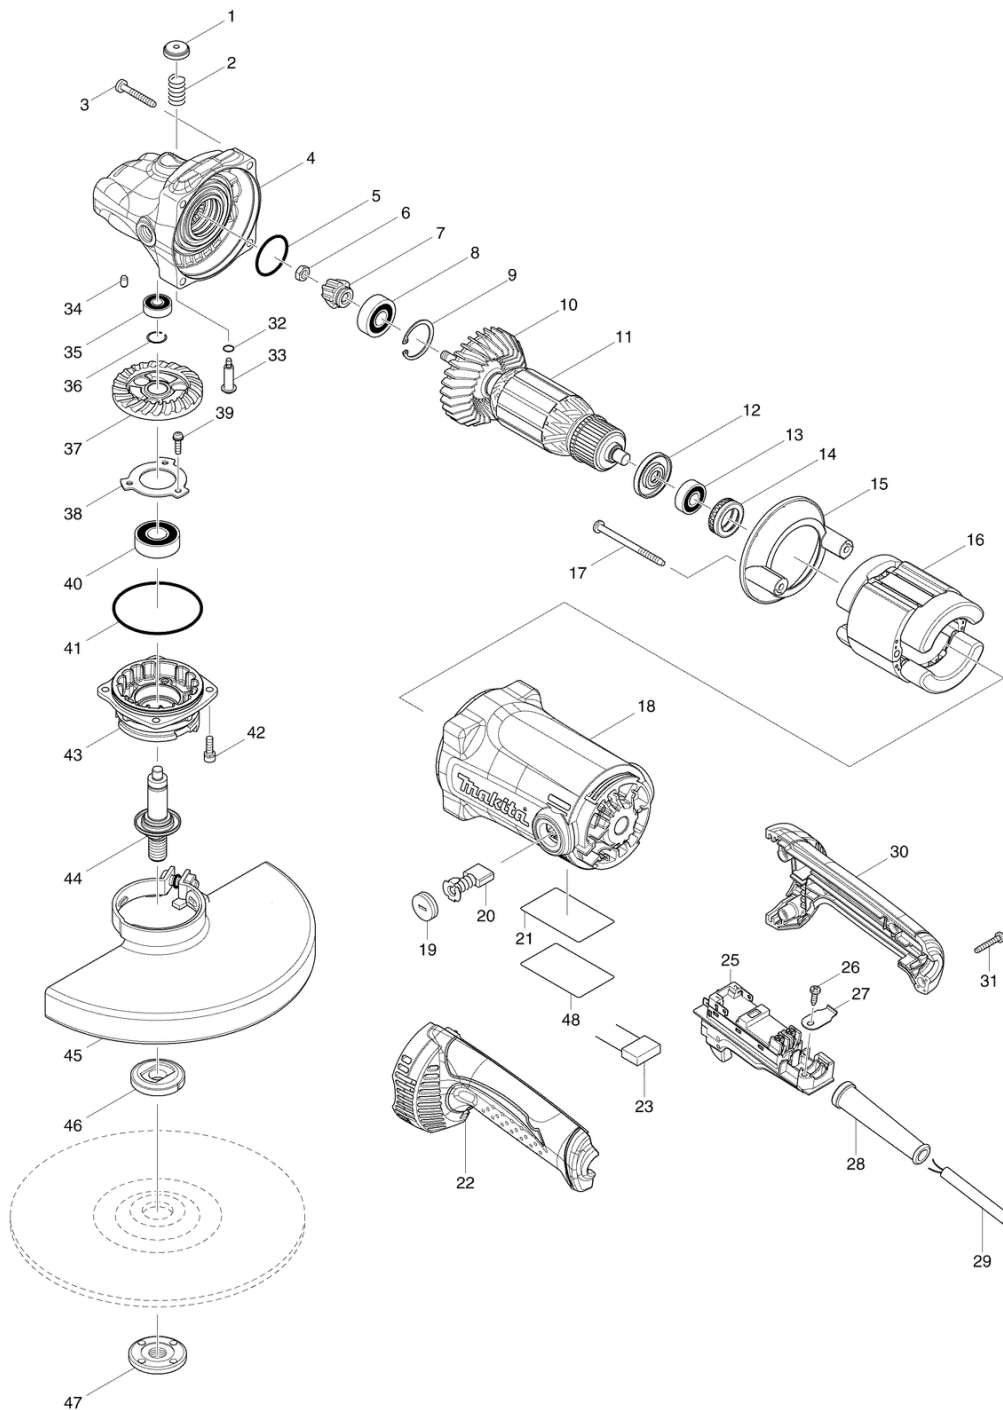

Makita Service Information / Model: GA9050