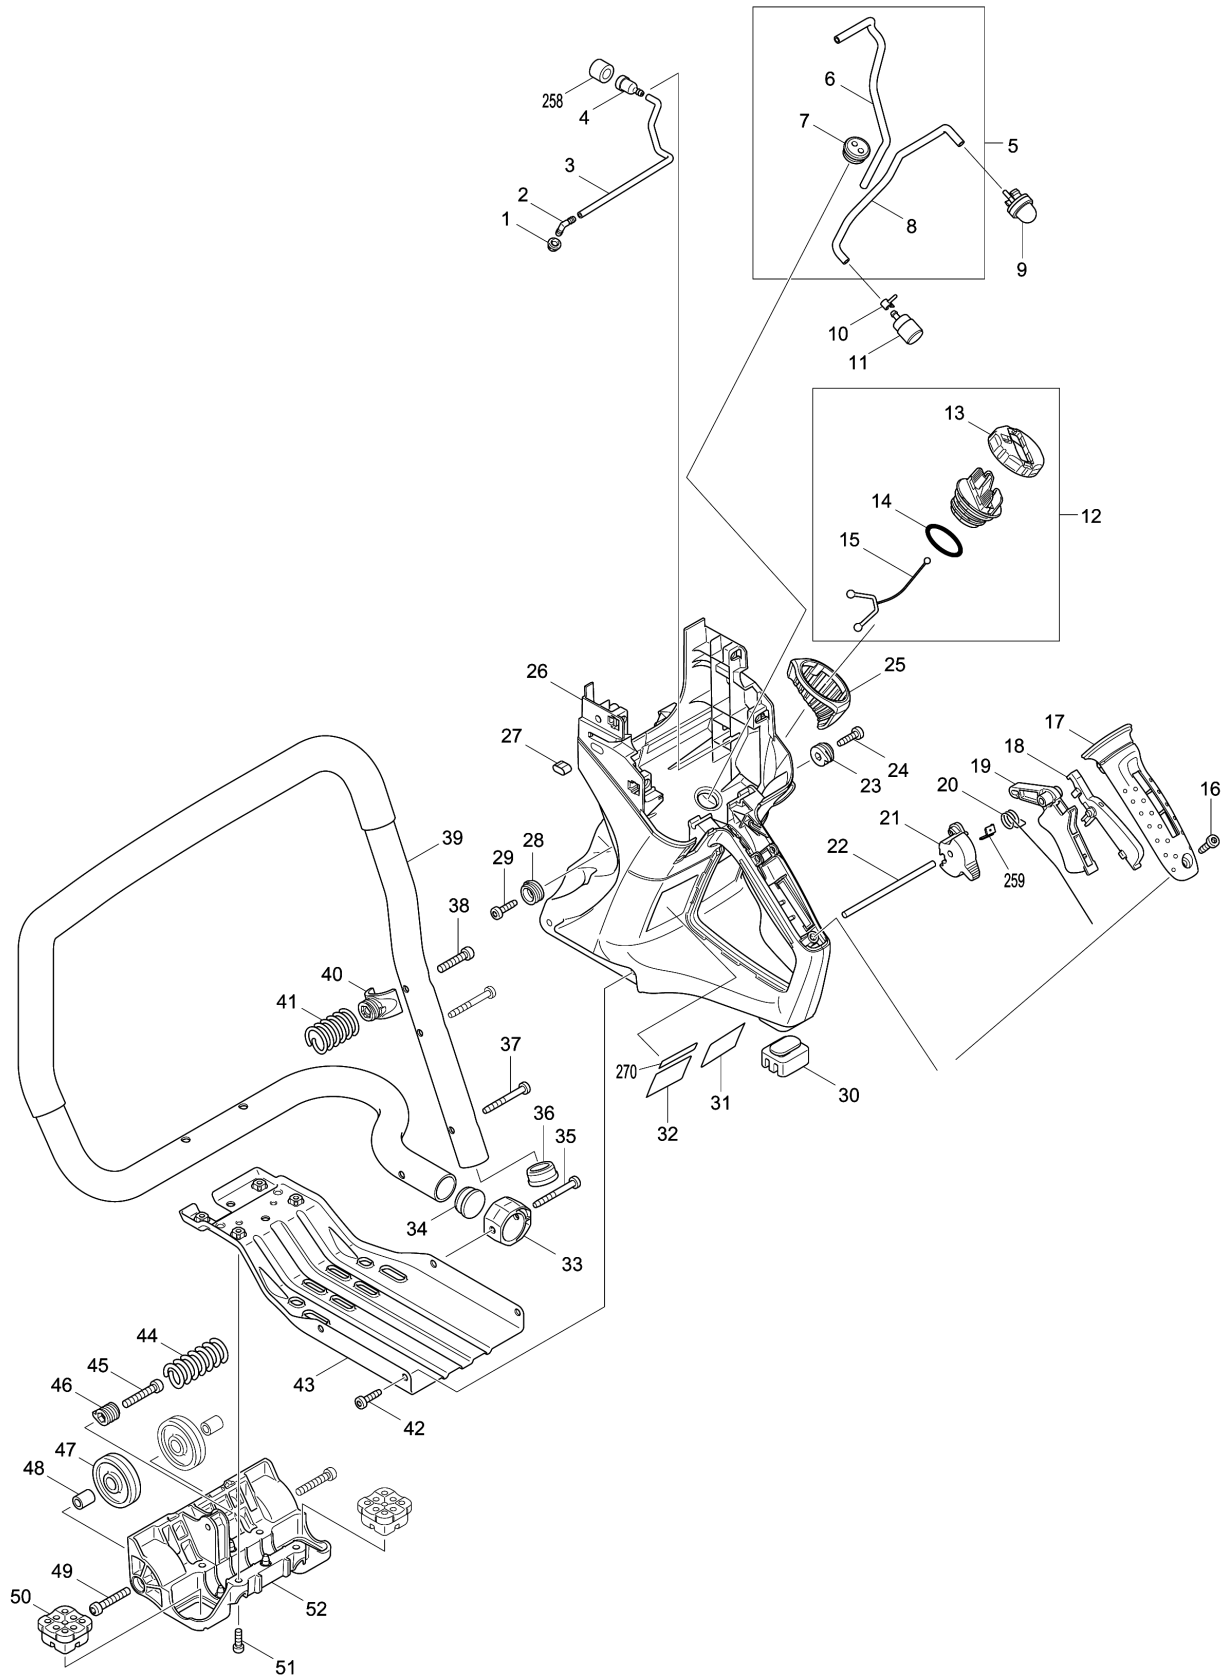

Model No.EK7651H POWER CUTTER