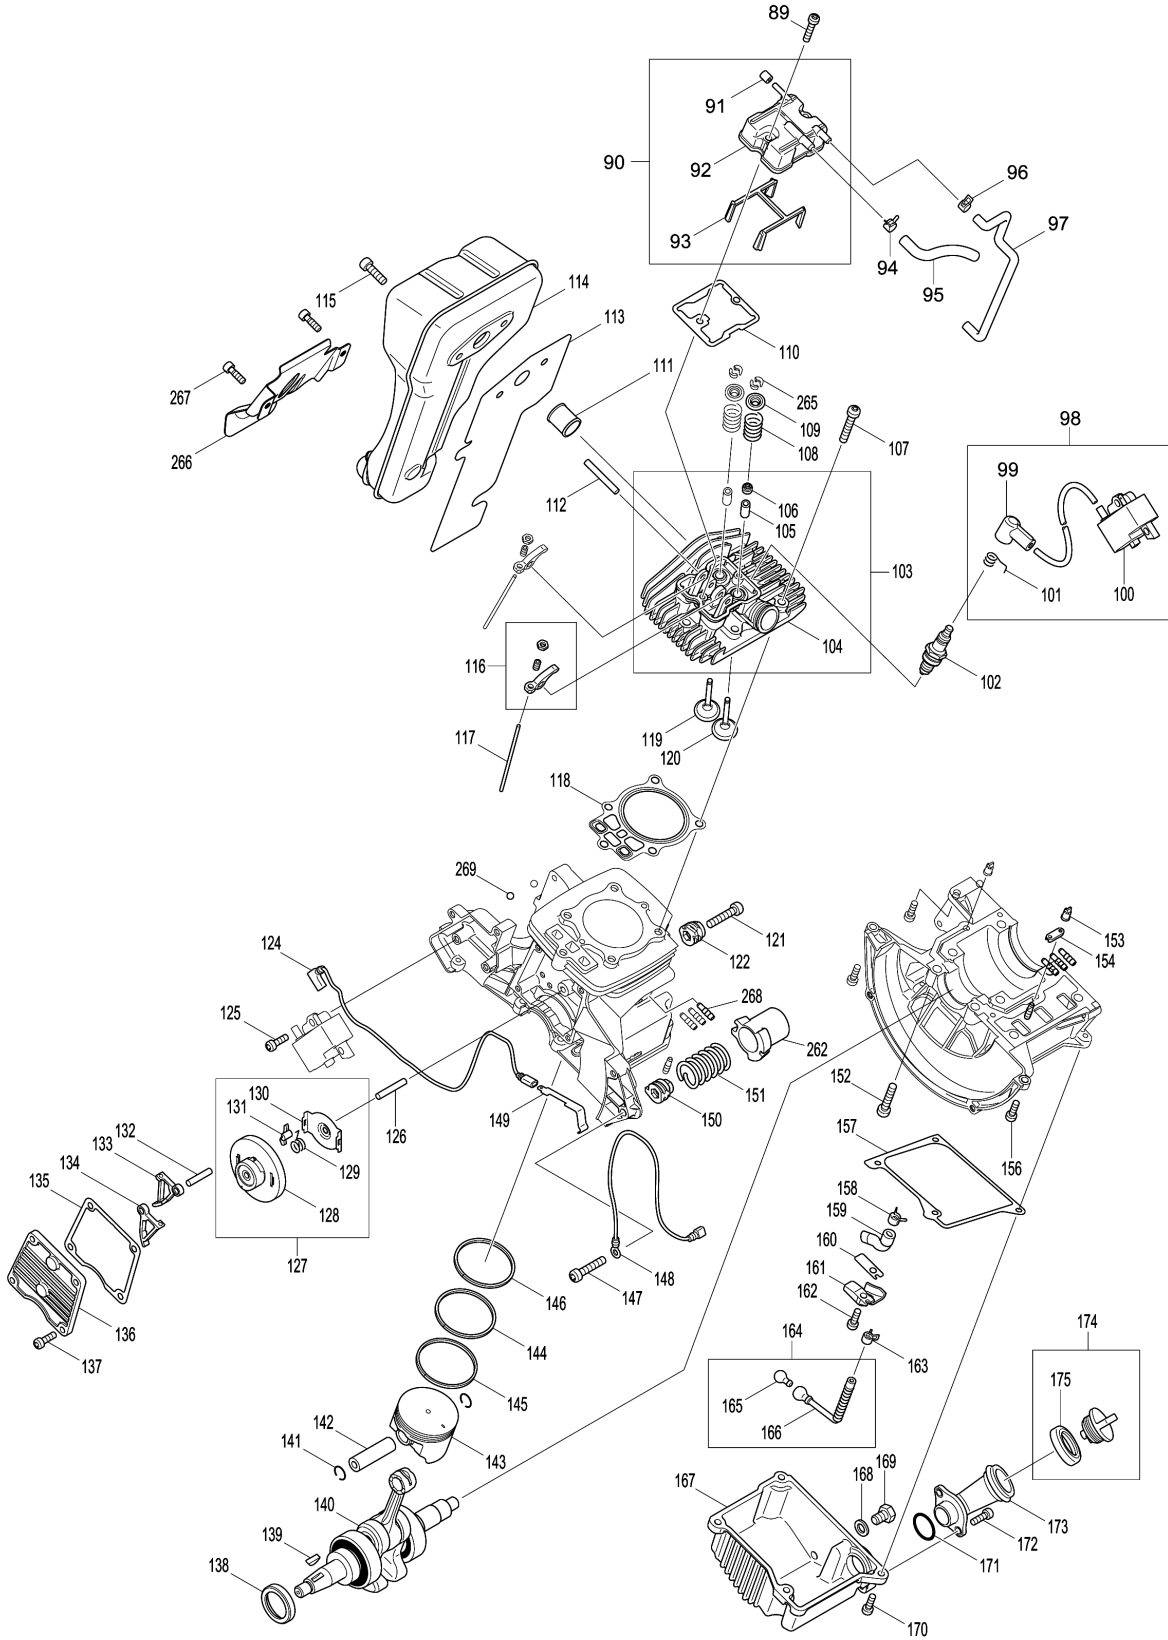

Model No.EK7651H POWER CUTTER