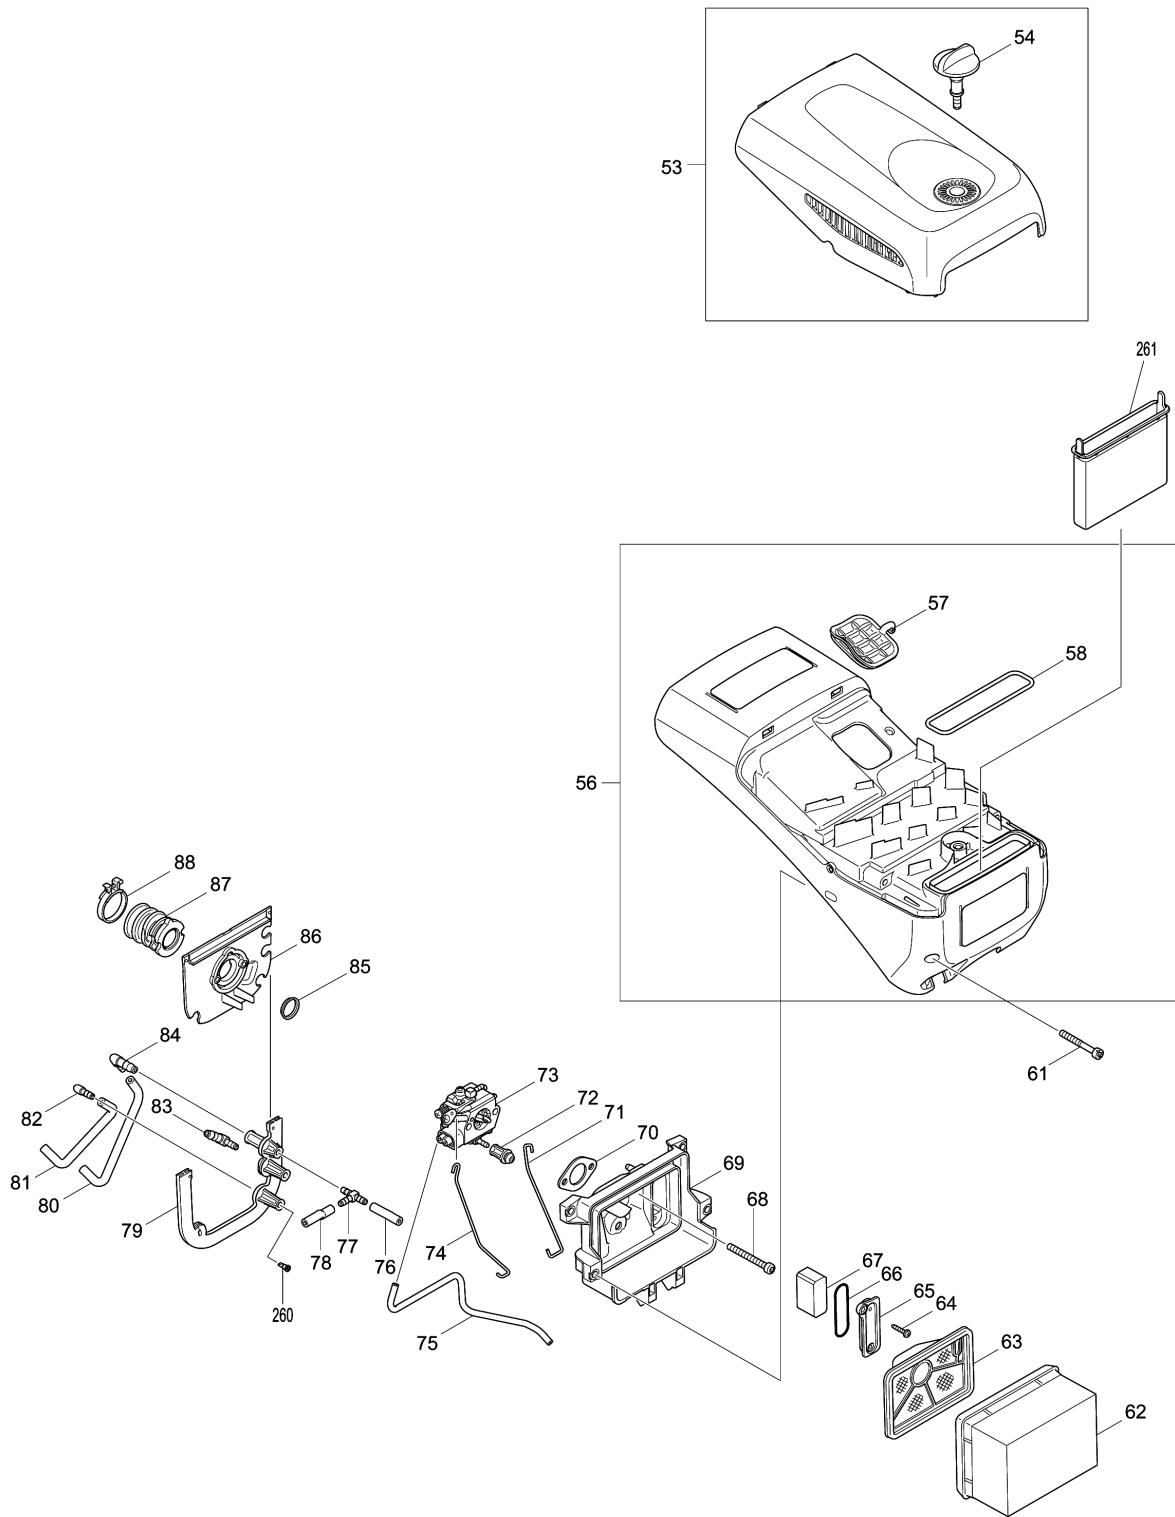

Model No.EK7651H POWER CUTTER