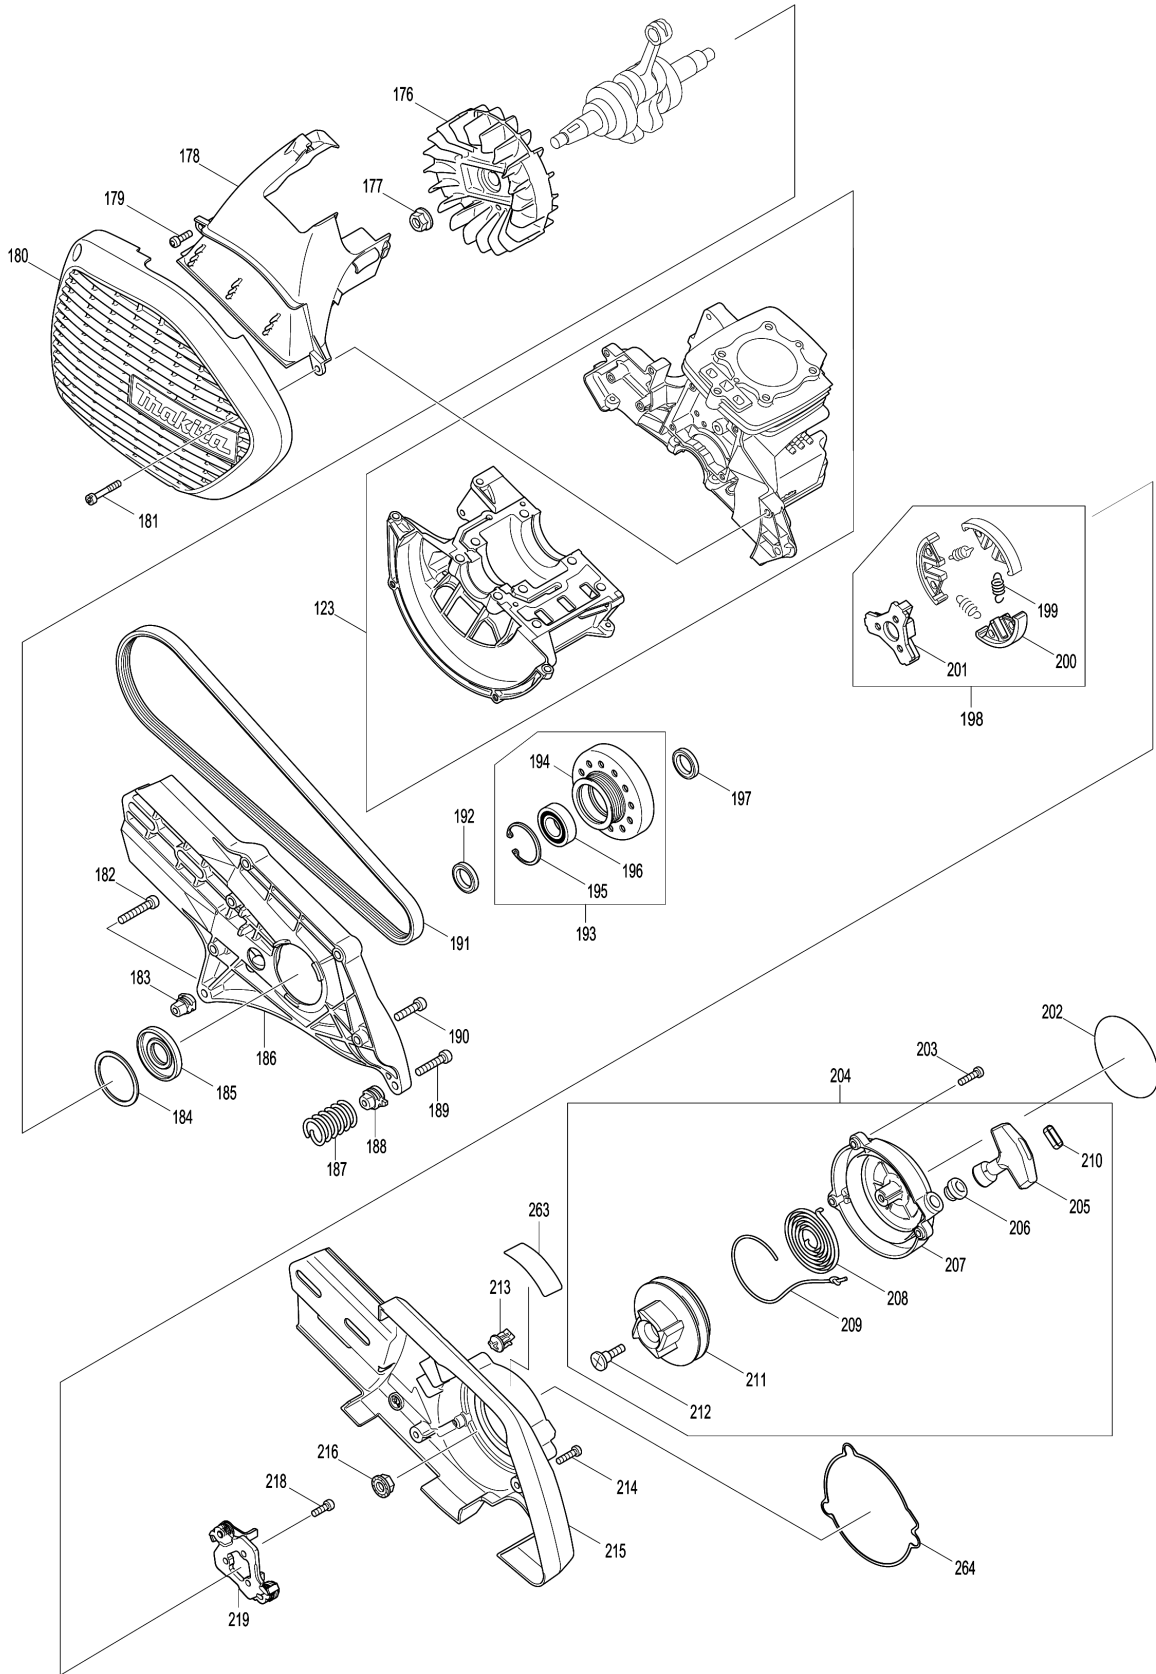

Model No.EK7651H POWER CUTTER