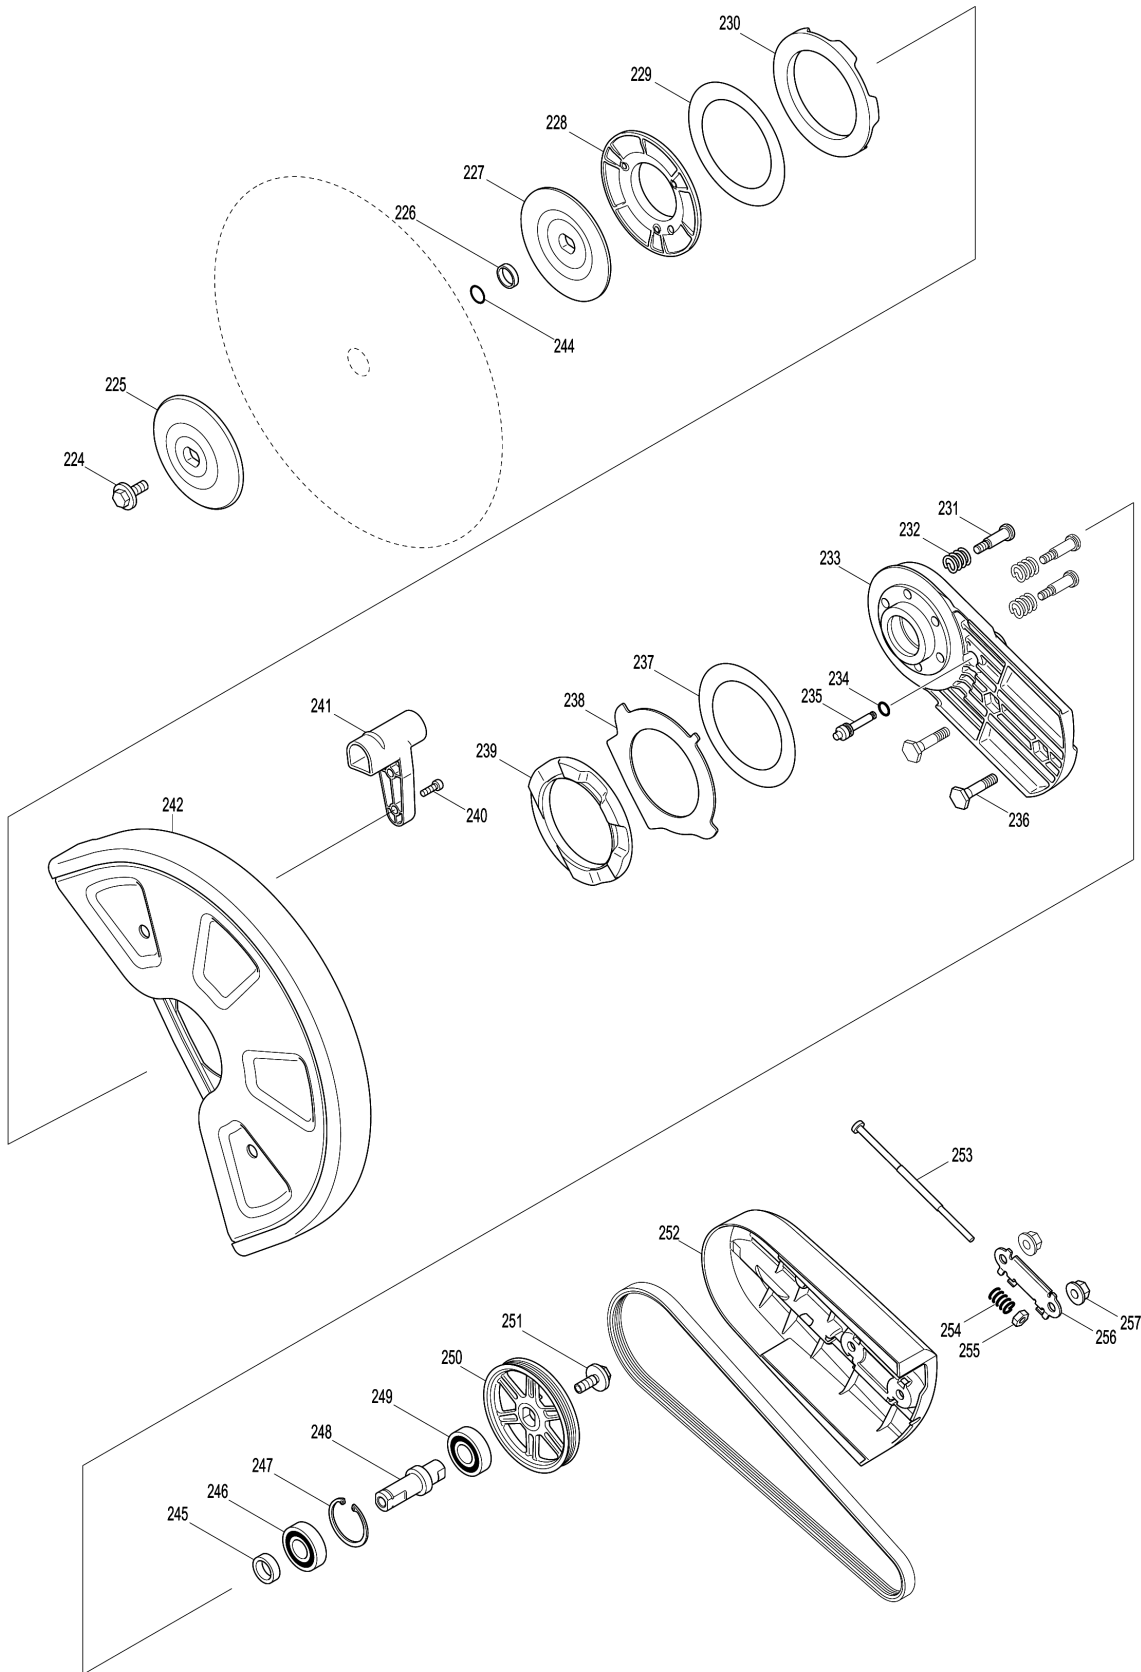

Model No.EK7651H POWER CUTTER