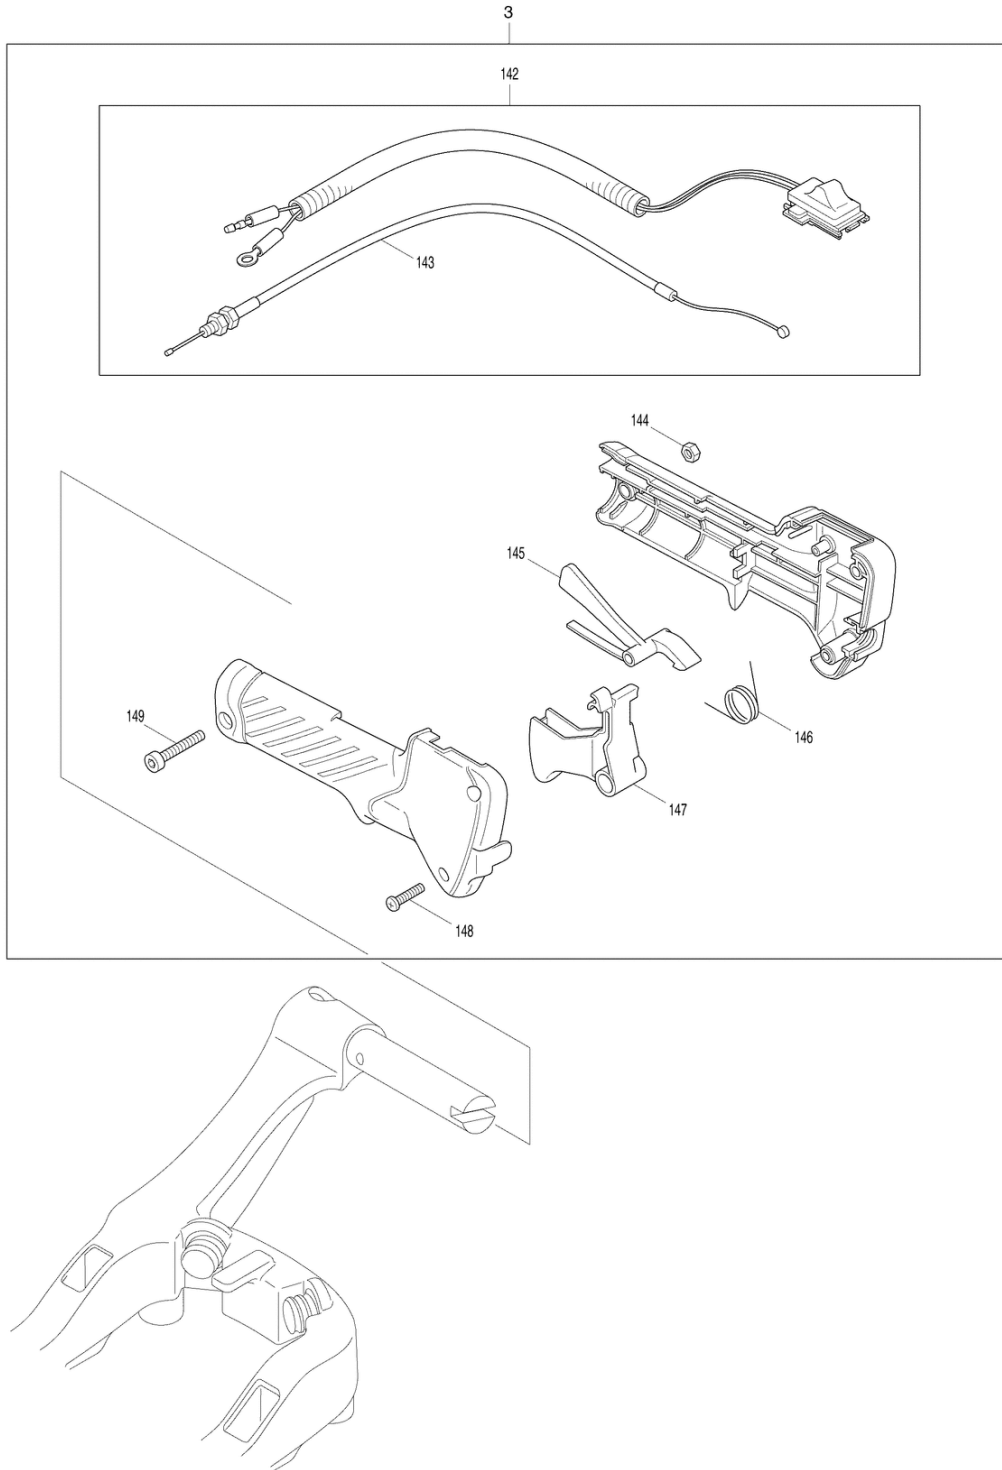

Makita Service Information / Model: EH7500S

Makita Werkzeug Ges.m.b.H.

Airportstr. 4, 2401 Fischamend

Tel: 02232 / 777 00

Fax: 02232 / 777 00 - 40

Mail: verkauf@makita.at

Web: www.makita.at

Makita Service Information / Model: EH7500S

POS	Bestell-Nr.	Artikelbeschreibung	Stk.	Stk.Preis
1	819811-0	CAUTION LABEL	1	N/A
2	140504-1	HANDLE COMPLETE	1	N/A
3	125772-7	CONTROL LEVER ASS'Y	1	N/A
3		*** INCL.142-149		N/A
4	168567-5	CLUTCH DRUM	1	N/A
5	0031428000	INNER SNAP RING	1	N/A
6	0600129780	BALL BEARING	2	N/A
7	227247-3	SPUR GEAR 9	1	N/A
8	0119059400	Hex. Socket Head Bolt M5x12	2	N/A
9	451865-7	BAFFLE PLATE	1	N/A
10	243107-1	Grease Nipple	1	N/A
11	140509-1	GEAR CASE COMPLETE	1	N/A
11.2	141033-7	GEAR CASE COMPLETE	1	N/A
12	346253-0	CLAMP	1	N/A
13	0119059780	SOCKET HEAD BOLT M5x12	1	N/A
13.2	922213-2	HEX.SOCKET HEAD BOLT M5X12	1	N/A
14	234182-8	COMPRESSION SPRING 15	2	N/A
15	0119059360	HEX. SOCKET HEAD BOLT	2	N/A
16	234202-8	COMPRESSION SPRING 15	2	N/A
17	0119059360	HEX. SOCKET HEAD BOLT	2	N/A
18	0119059870	SCREW ASS'Y	3	N/A
18.2	266787-6	HEX.SOCKET HEAD BOLT M5X18	3	N/A
19	346252-2	CLAMP	1	N/A
20	0119059780	SOCKET HEAD BOLT M5x12	1	N/A
20.2	922213-2	HEX.SOCKET HEAD BOLT M5X12	1	N/A
21	331896-1	Pipe	1	N/A
22	346255-6	FRICTION PLATE	2	N/A
23	346251-4	CONNECTING ROD	2	N/A
24	227248-1	SPUR GEAR 43	1	N/A
25	922128-3	IMBUSOVA SKRUTKA M4x16 neu	8	N/A
26	318610-2	GEAR CASE COVER	1	N/A
27	922237-8	HEX.SOCKET HEAD BOLT M5X22	1	N/A
27.2	266573-5	HEX. SOCKET HEAD BOLT M5x33	1	N/A
28	413137-8	GASKET	1	N/A
29	443159-4	Seal	1	N/A
30	346256-4	HOLDER	1	N/A
31	922237-8	HEX.SOCKET HEAD BOLT M5X22	1	N/A
31.2	266573-5	HEX. SOCKET HEAD BOLT M5x33	1	N/A
32	0031105003	WASHER	1	N/A
33	313195-3	SLEEVE 5	2	N/A