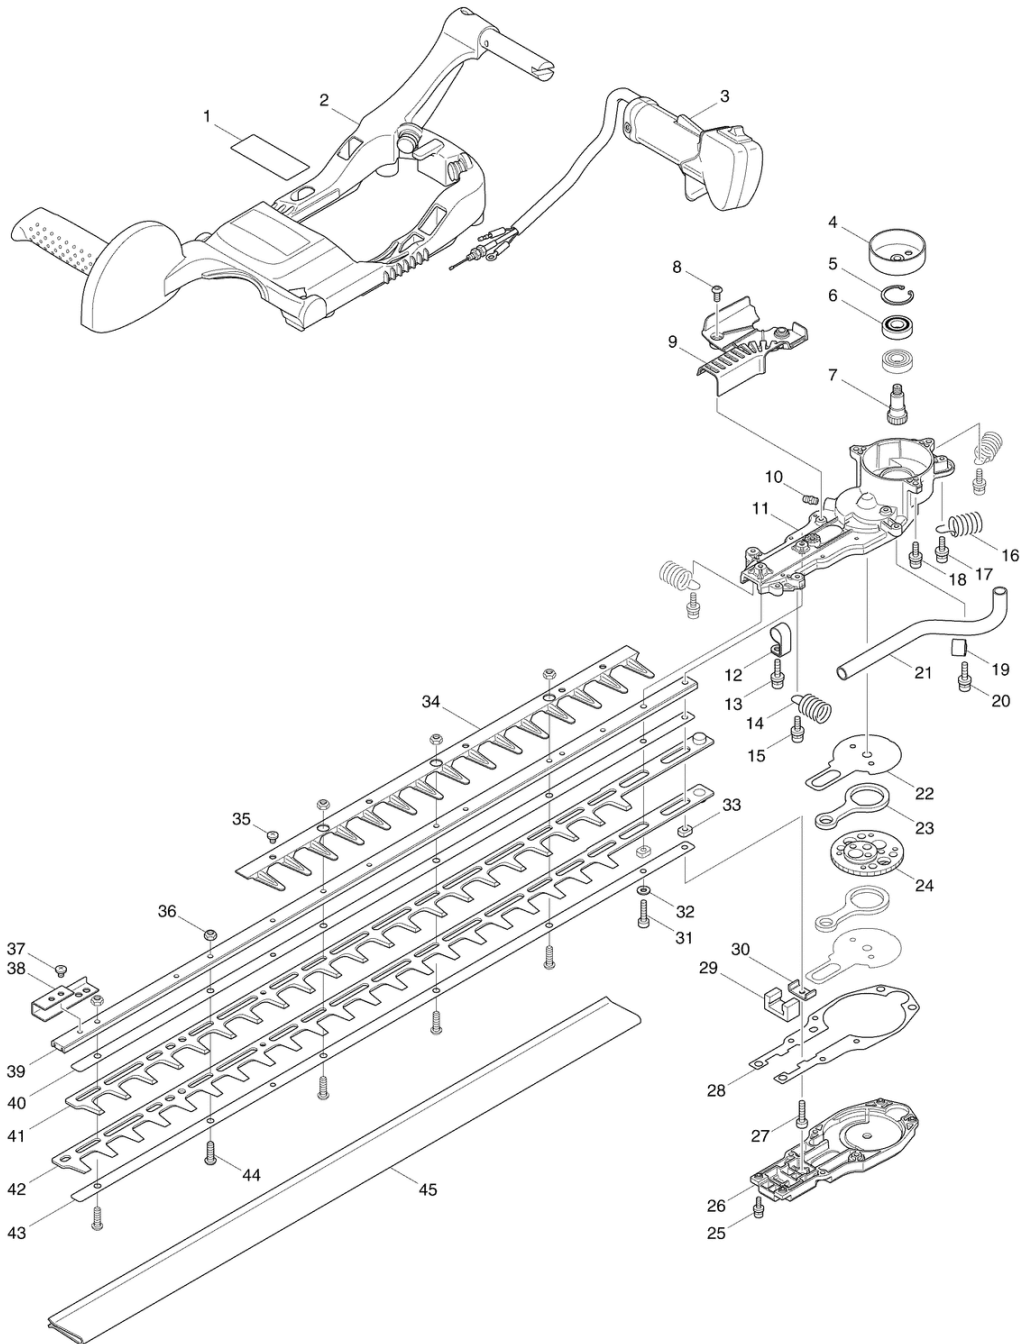

Makita Service Information / Model: EH7500S