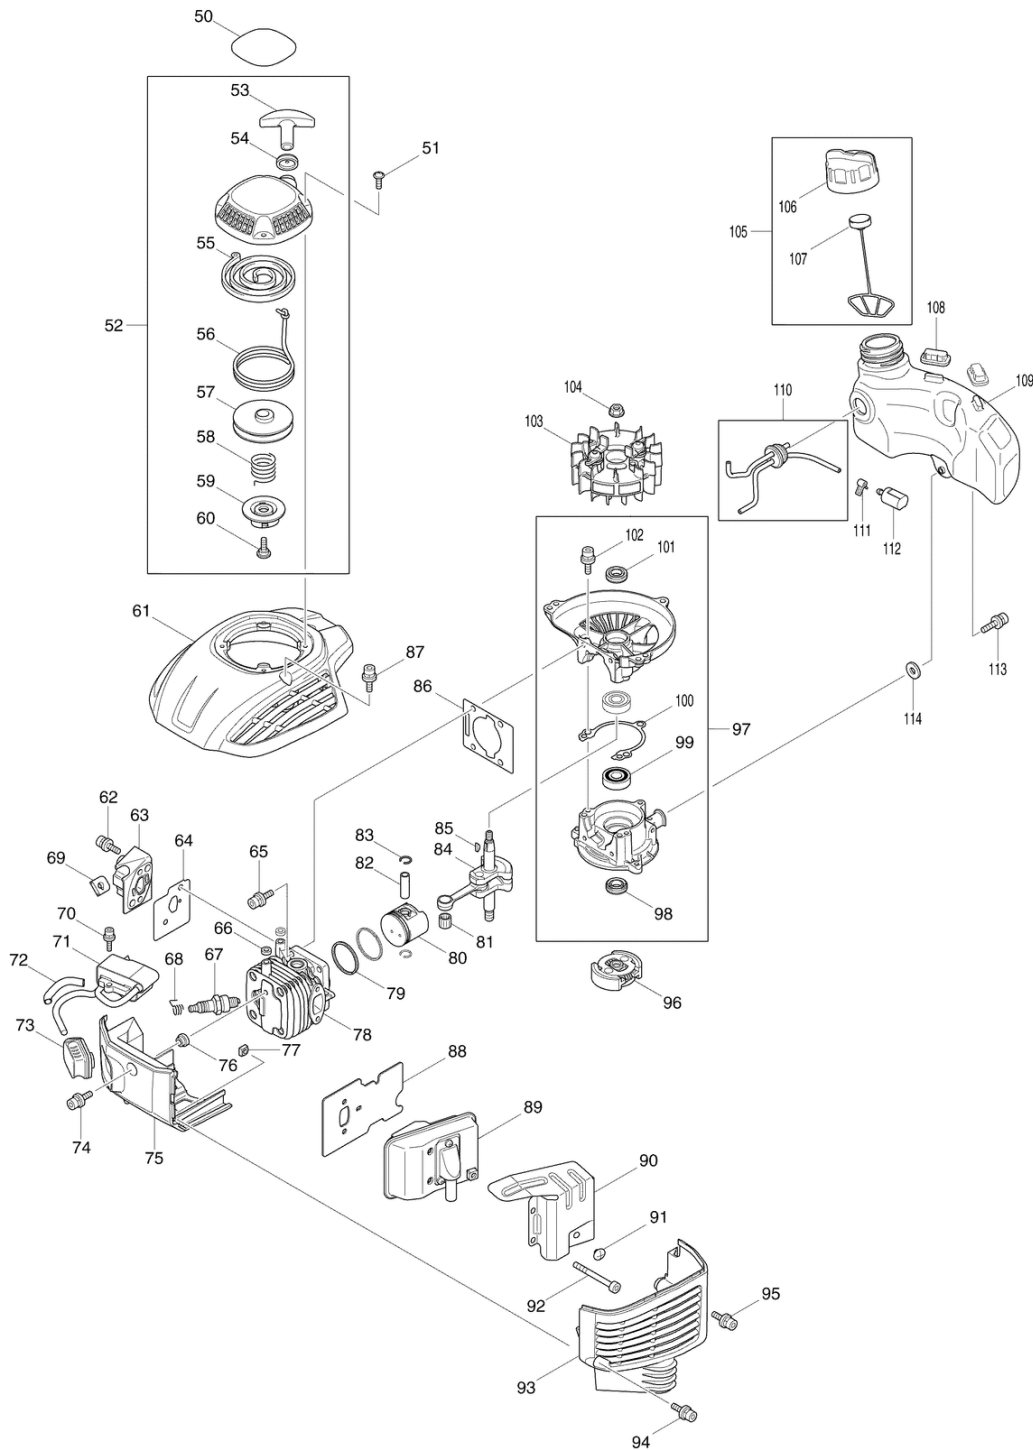

Makita Service Information / Model: EH7500S