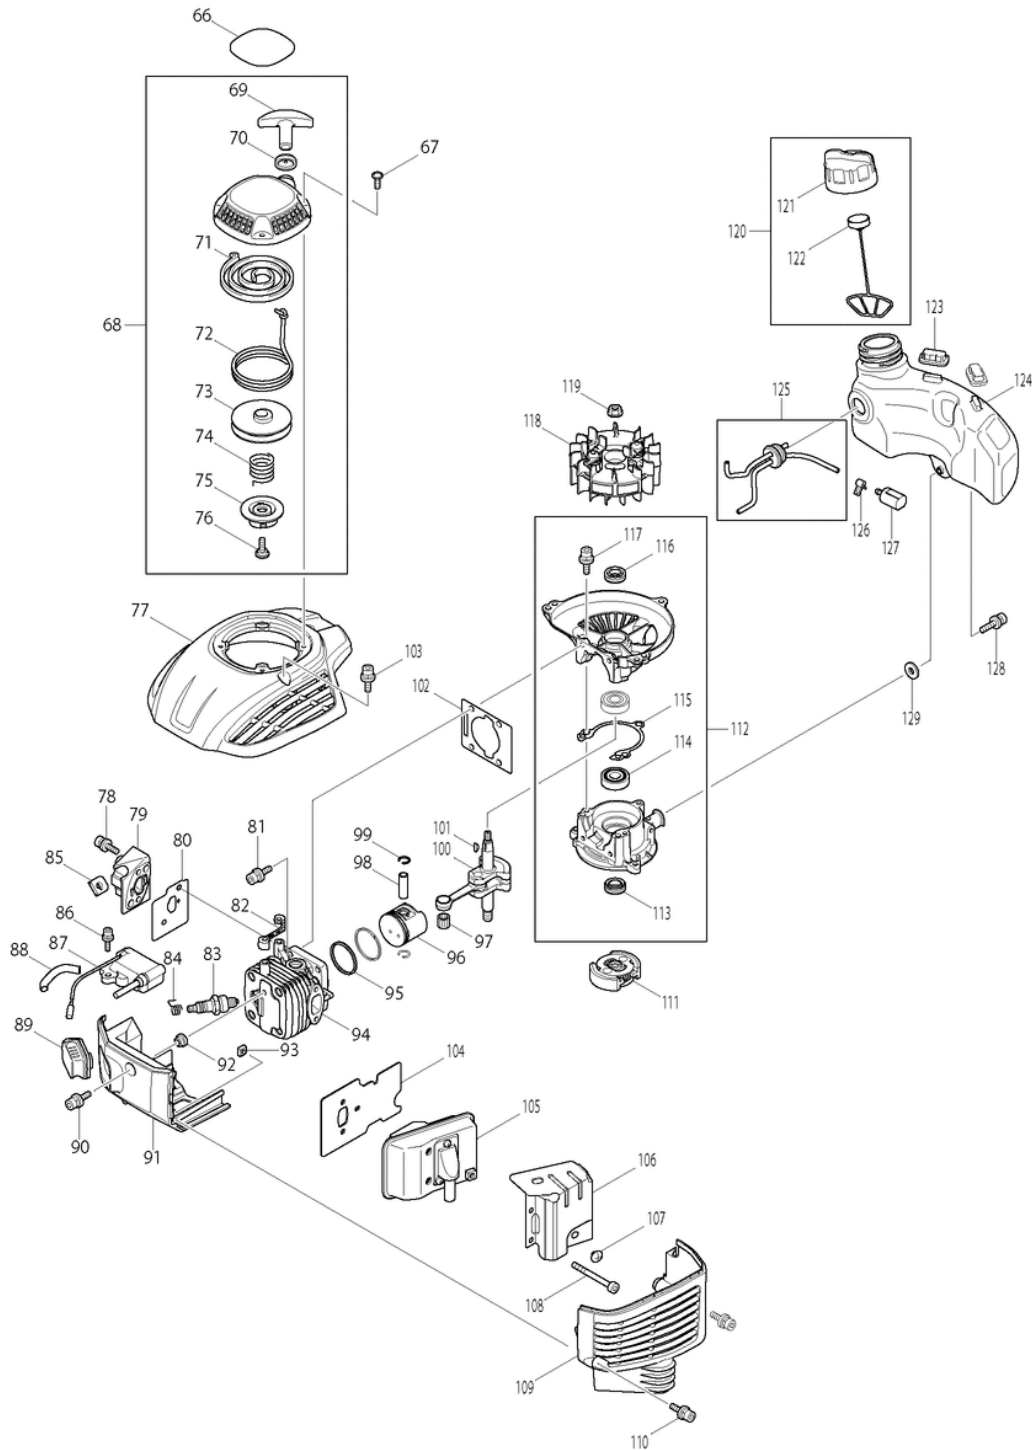

Makita Service Information / Model: EH6000W