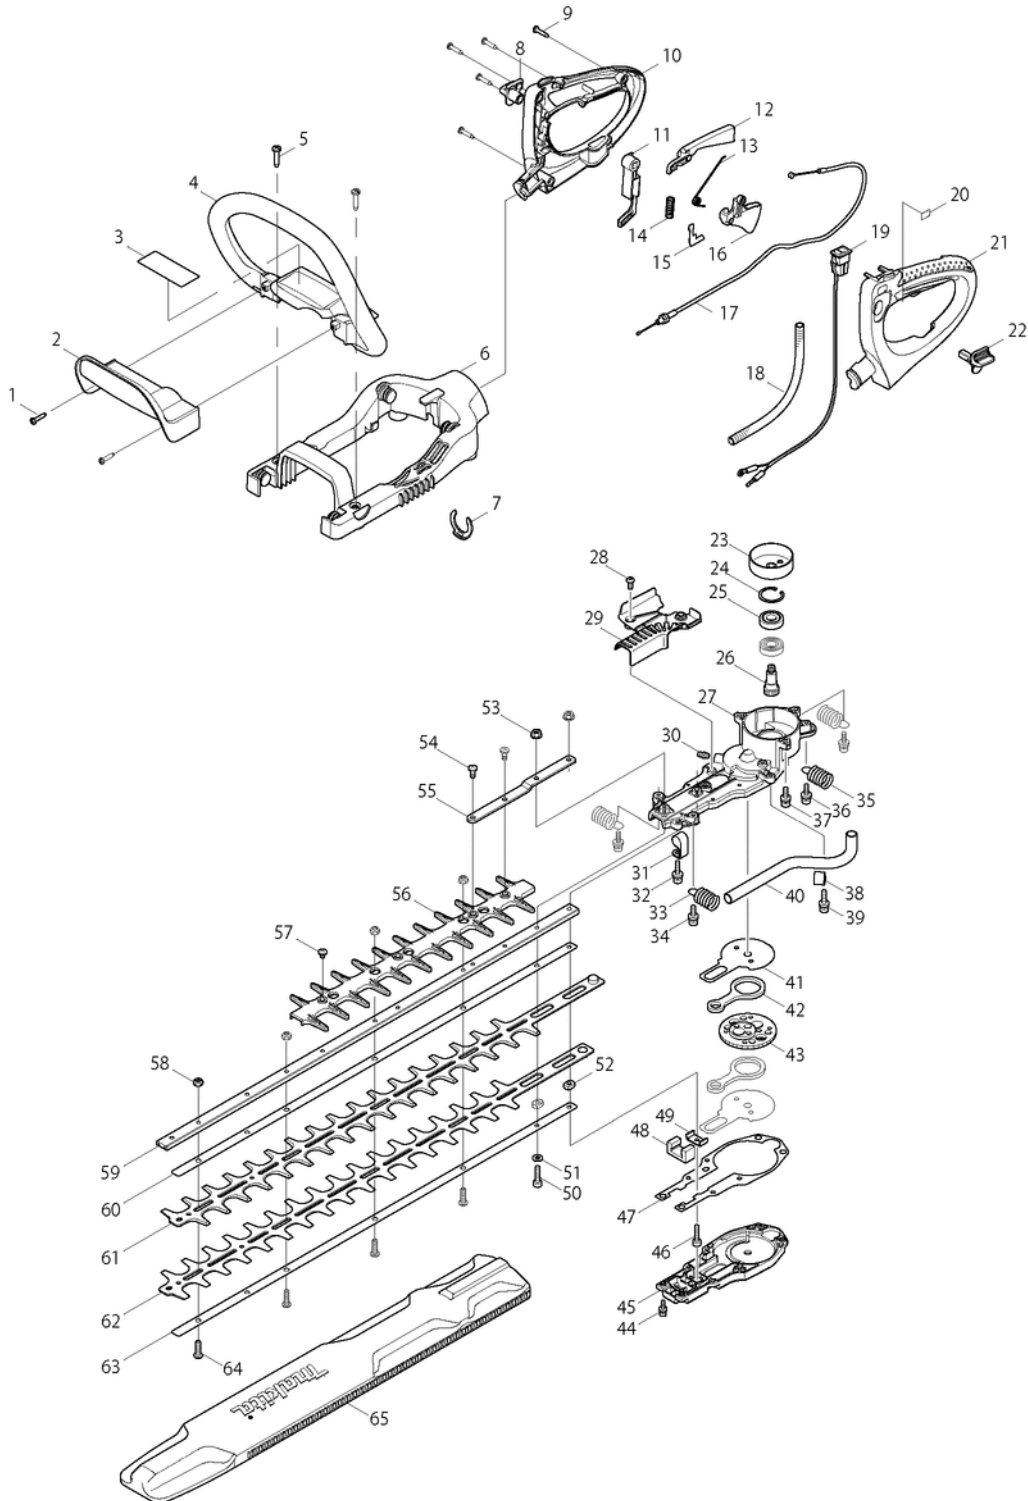

Makita Service Information / Model: EH6000W