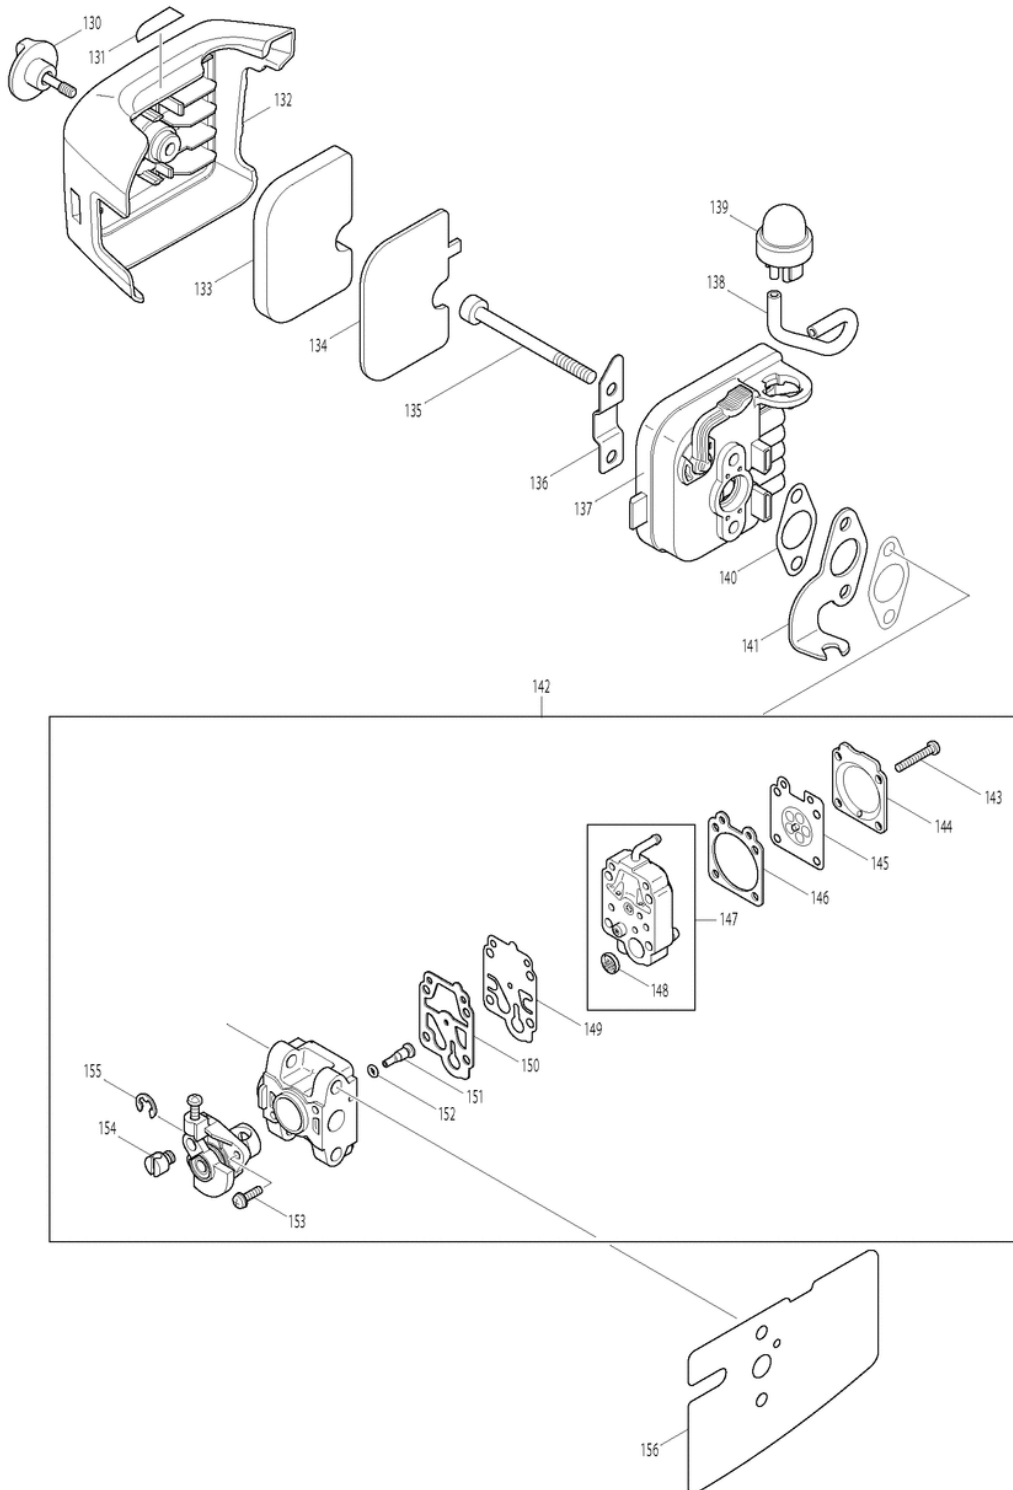

Makita Service Information / Model: EH6000W

Makita Werkzeug Ges.m.b.H.

Airportstr. 4, 2401 Fischamend

Tel: 02232 / 777 00

Fax: 02232 / 777 00 - 40

Mail: verkauf@makita.at

Web: www.makita.at

Makita Service Information / Model: EH6000W

POS	Bestell-Nr.	Artikelbeschreibung	Stk.	Stk.Preis
1	266045-0	SKRUTKA SAMOREZNÁ 4x20	2	N/A
2	452322-8	GUARD	1	N/A
3	892383-0	CAUTION LABEL	1	N/A
4	452321-0	LOOP HANDLE	1	N/A
5	266041-8	SKRUTKA SAMOREZNÁ 5X25 HR2010	2	N/A
6	452319-7	HANDLE BASE	1	N/A
7	452323-6	STOP RING 25	1	N/A
8	452316-3	LOCK LEVER B	1	N/A
9	266045-0	SKRUTKA SAMOREZNÁ 4x20	5	N/A
10	452318-9	LEVER CASE R	1	N/A
11	452314-7	STOPPER	1	N/A
12	452313-9	TRIGGER B	1	N/A
13	233579-8	TORSION SPRING 8	1	N/A
14	234204-4	COMPRESSION SPRING 8	1	N/A
15	413153-0	PLATE	1	N/A
16	452312-1	TRIGGER A	1	N/A
17	168625-7	CONTROL CABLE	1	N/A
18	452324-4	CORRUGATE TUBE	1	N/A
19	125858-7	SWITCH ASSEMBLY	1	N/A
20	892384-8	INDICATION LABEL	1	N/A
21	452317-1	LEVER CASE L	1	N/A
21.2	187049-8	LEVER CASE SET	1	N/A
22	452315-5	LOCK LEVER A	1	N/A
23	168567-5	CLUTCH DRUM	1	N/A
24	0031428000	INNER SNAP RING	1	N/A
25	0600129780	BALL BEARING	2	N/A
26	227247-3	SPUR GEAR 9	1	N/A
27	141033-7	GEAR CASE COMPLETE	1	N/A
28	0119059400	Hex. Socket Head Bolt M5x12	2	N/A
29	451865-7	BAFFLE PLATE	1	N/A
30	243107-1	Grease Nipple	1	N/A
31	346253-0	CLAMP	1	N/A
32	0119059780	SOCKET HEAD BOLT M5x12	1	N/A
32.2	922213-2	HEX.SOCKET HEAD BOLT M5X12	1	N/A
33	234224-8	COMPRESSION SPRING 15	2	N/A
34	0119059360	HEX. SOCKET HEAD BOLT	2	N/A
35	234202-8	COMPRESSION SPRING 15	2	N/A
36	0119059360	HEX. SOCKET HEAD BOLT	2	N/A
37	0119059870	SCREW ASS'Y	3	N/A
37.2	266787-6	HEX.SOCKET HEAD BOLT M5X18	3	N/A