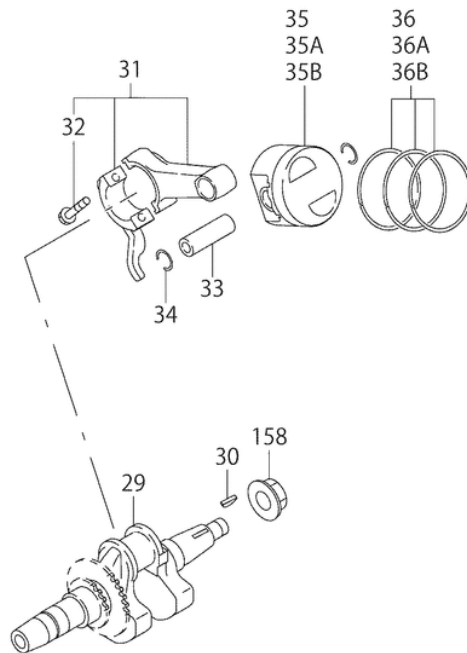

Makita Service Information / Model: EG241A