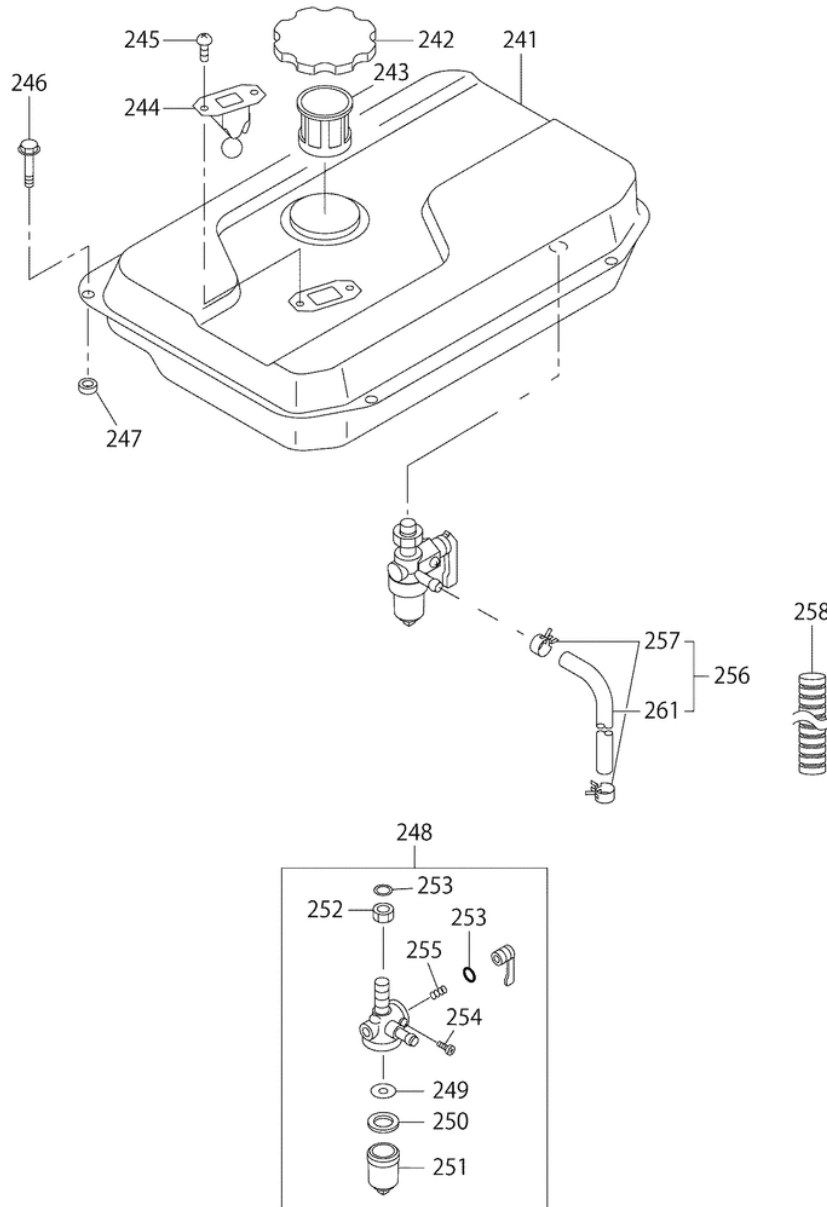

Makita Service Information / Model: EG241A