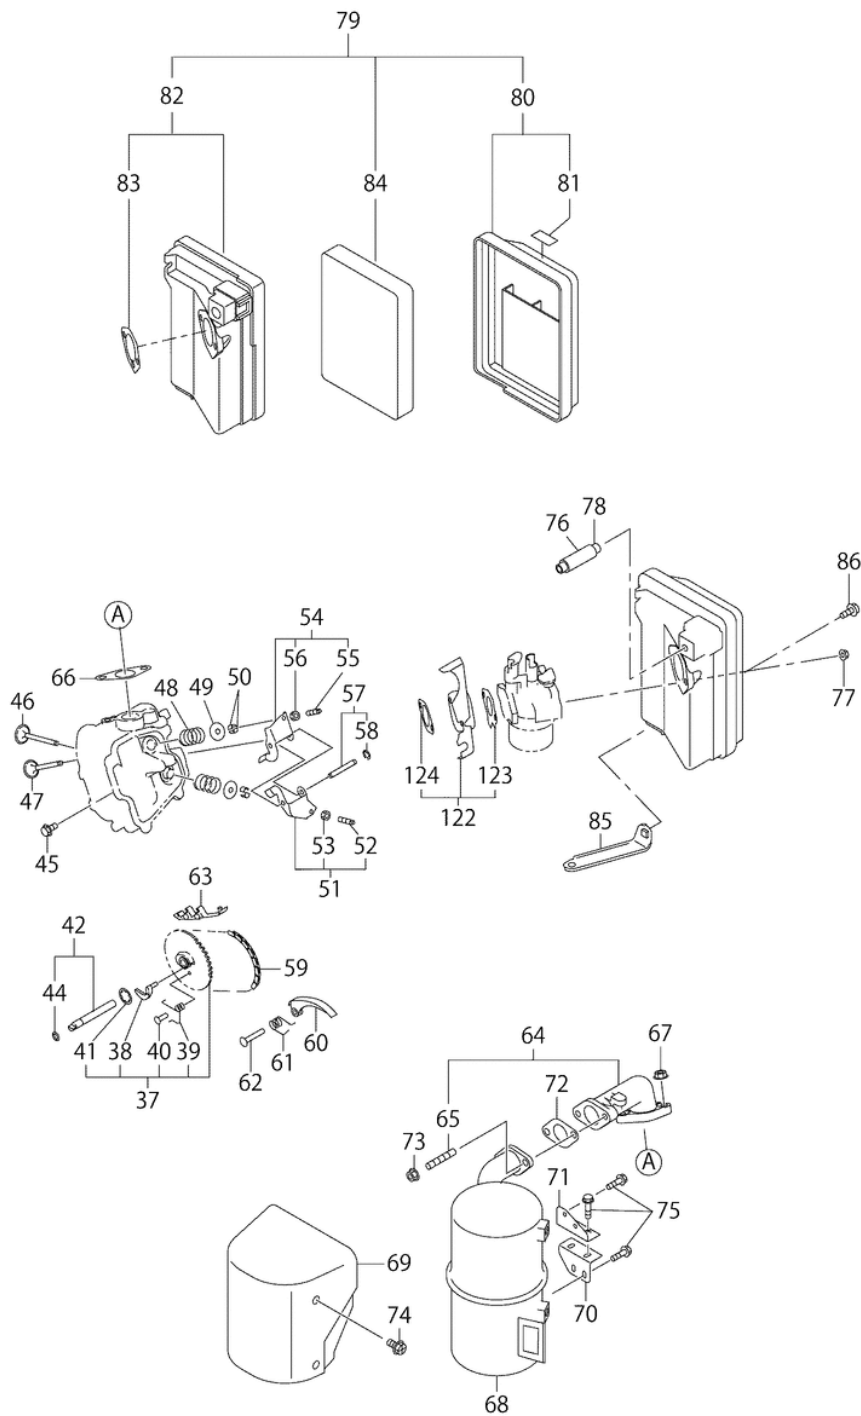

Makita Service Information / Model: EG241A