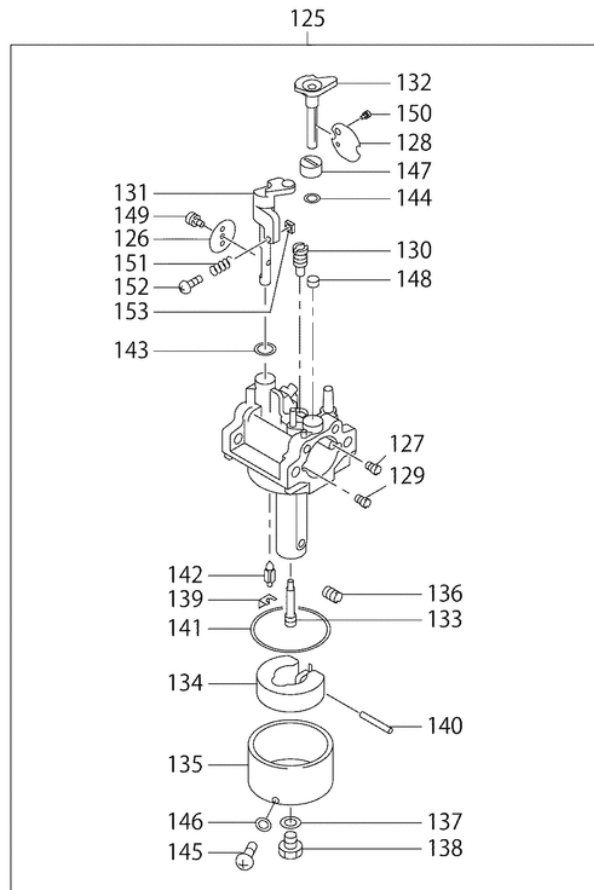

Makita Service Information / Model: EG241A