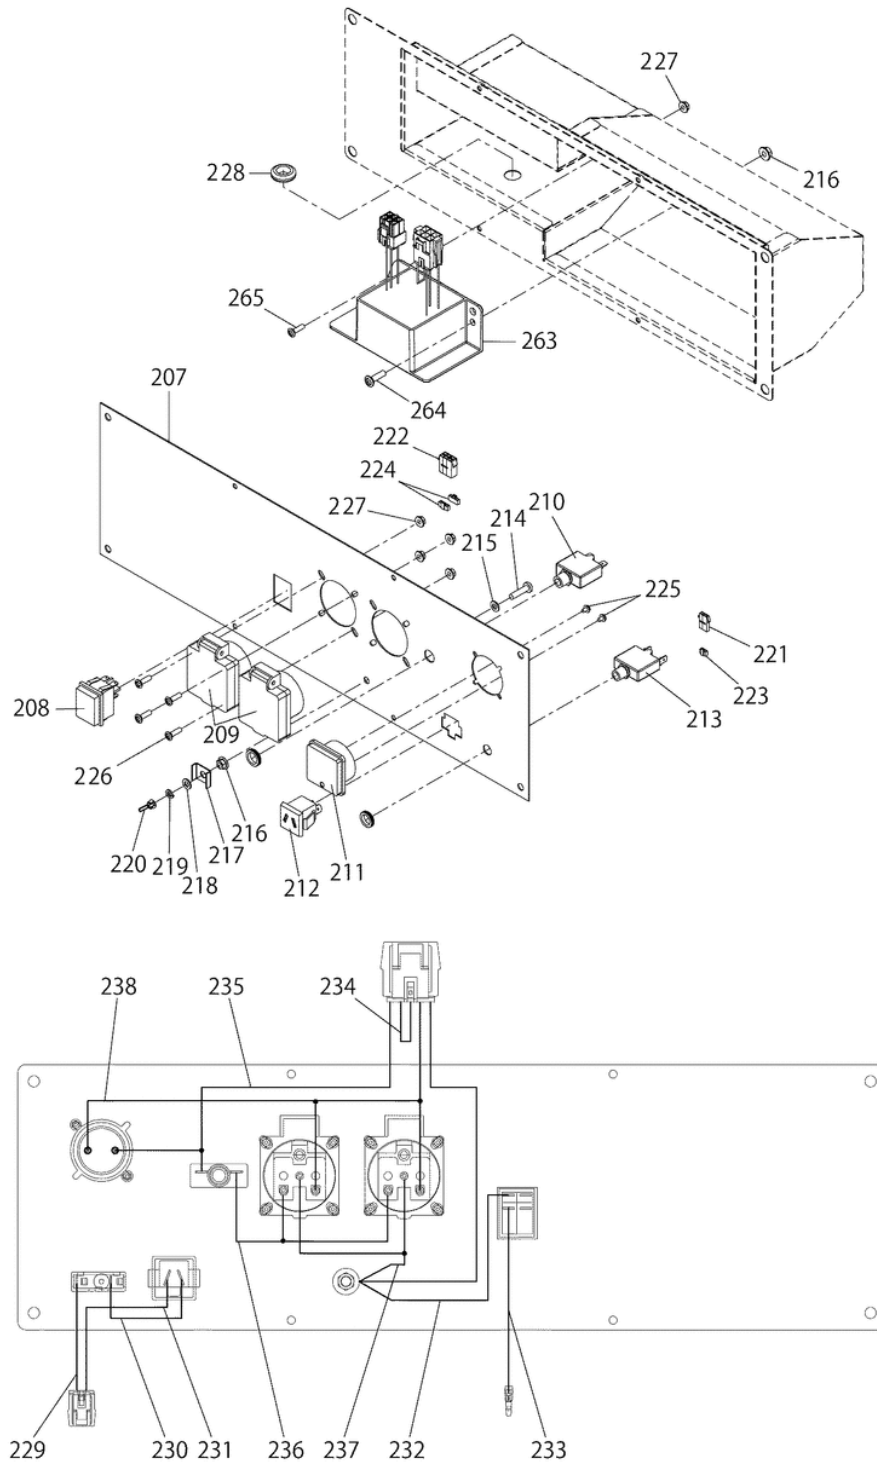

Makita Service Information / Model: EG241A