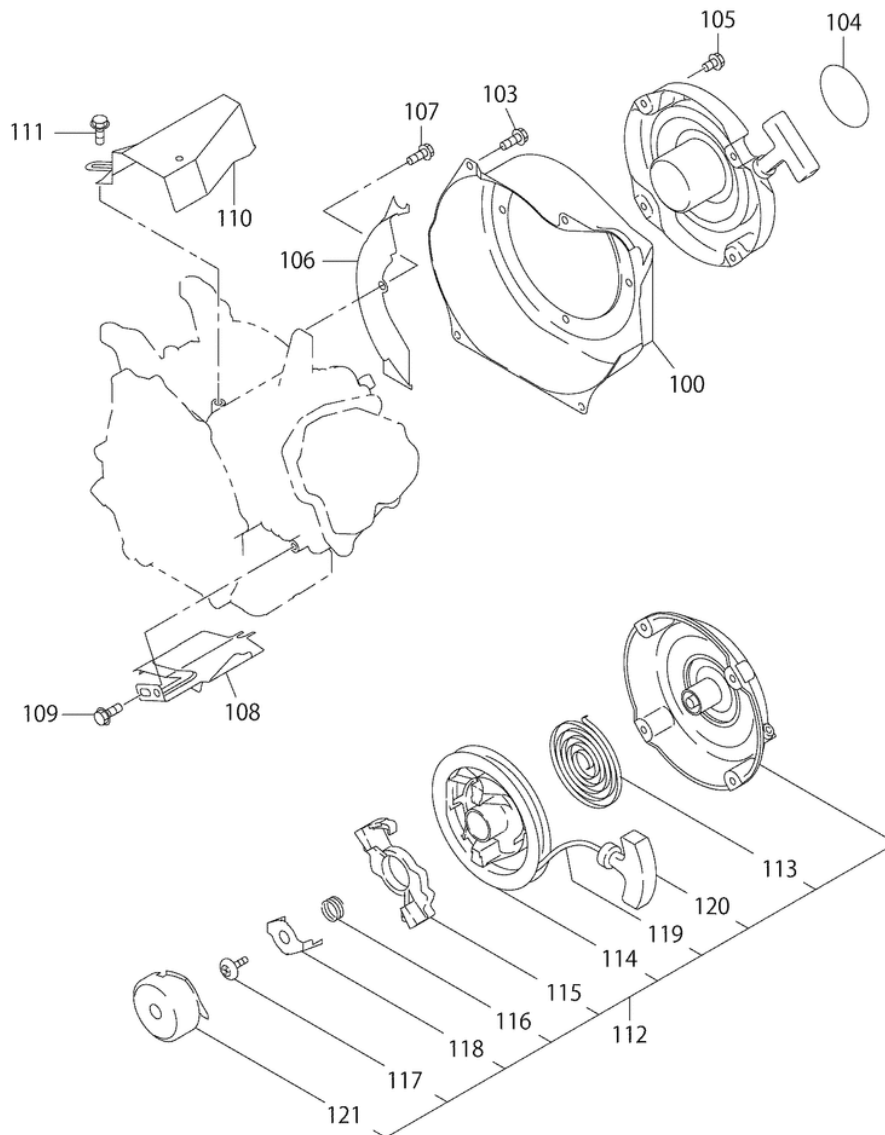

Makita Service Information / Model: EG241A