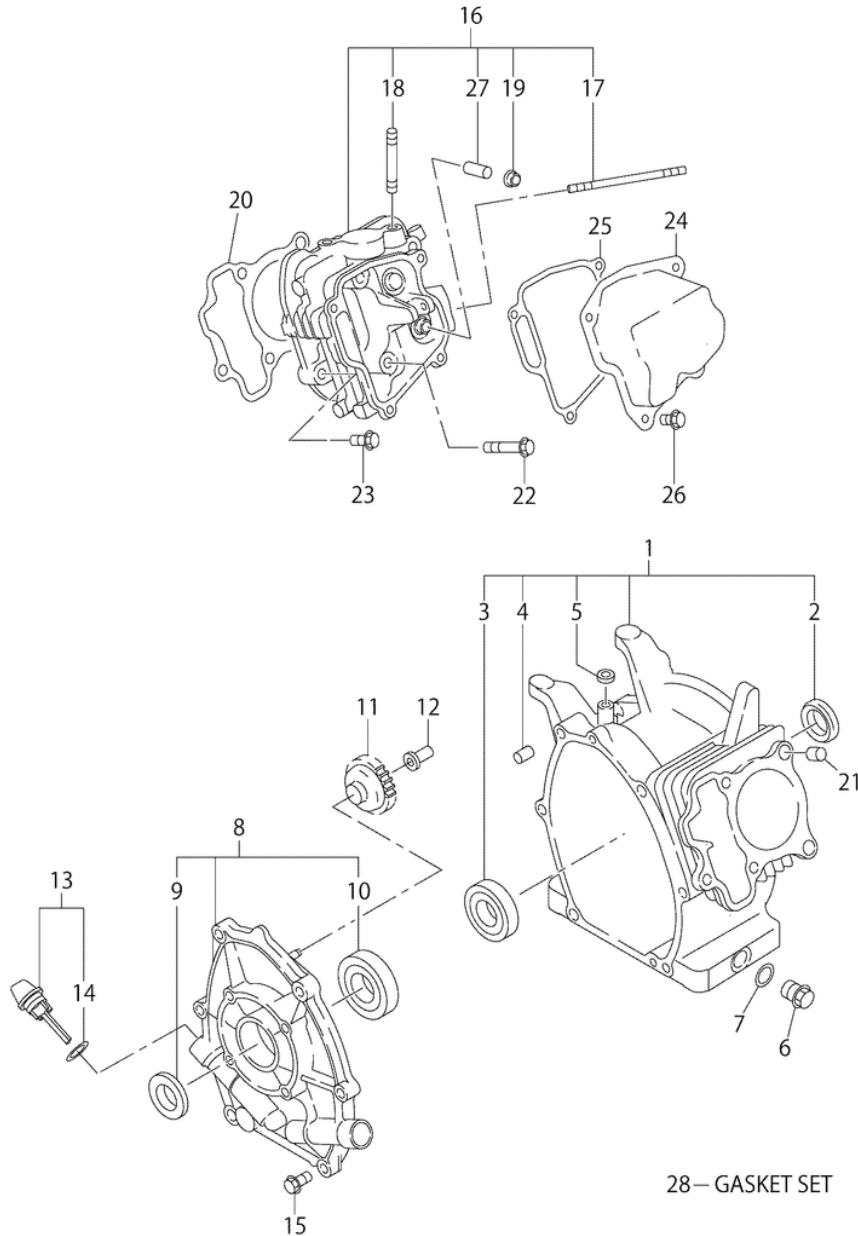

Makita Service Information / Model: EG241A