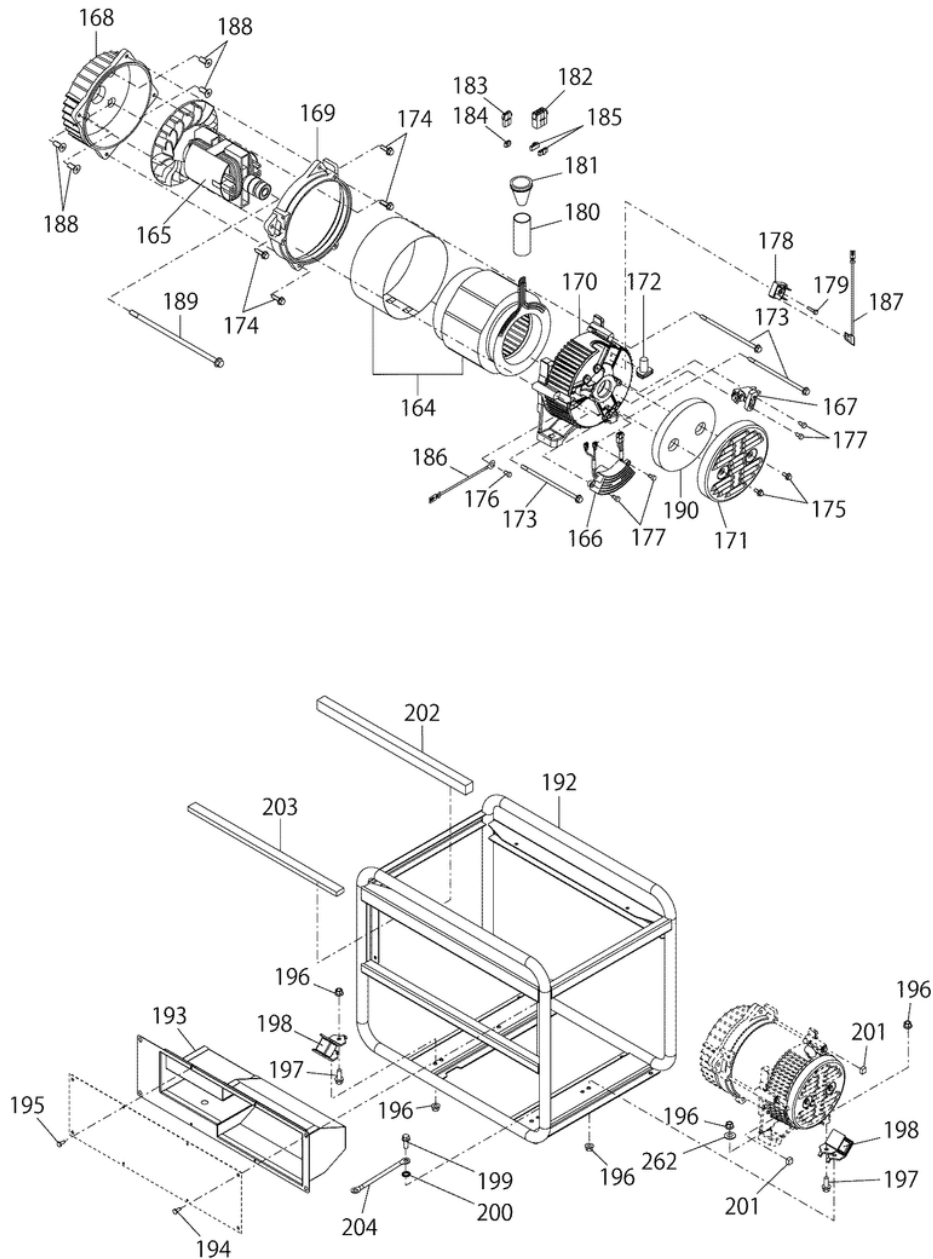

Makita Service Information / Model: EG241A