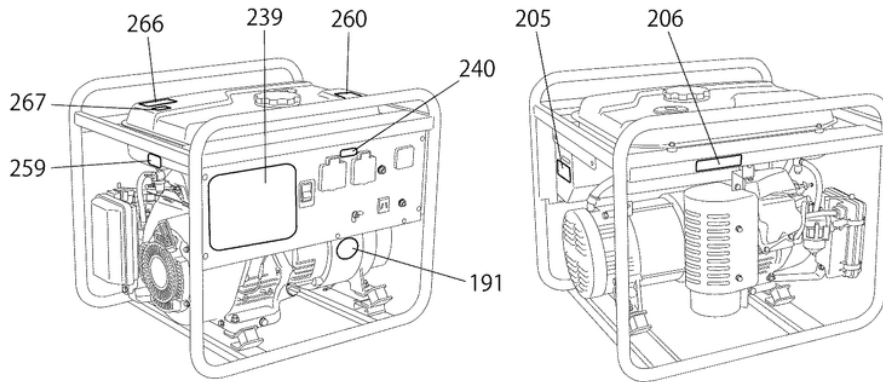

Makita Service Information / Model: EG241A