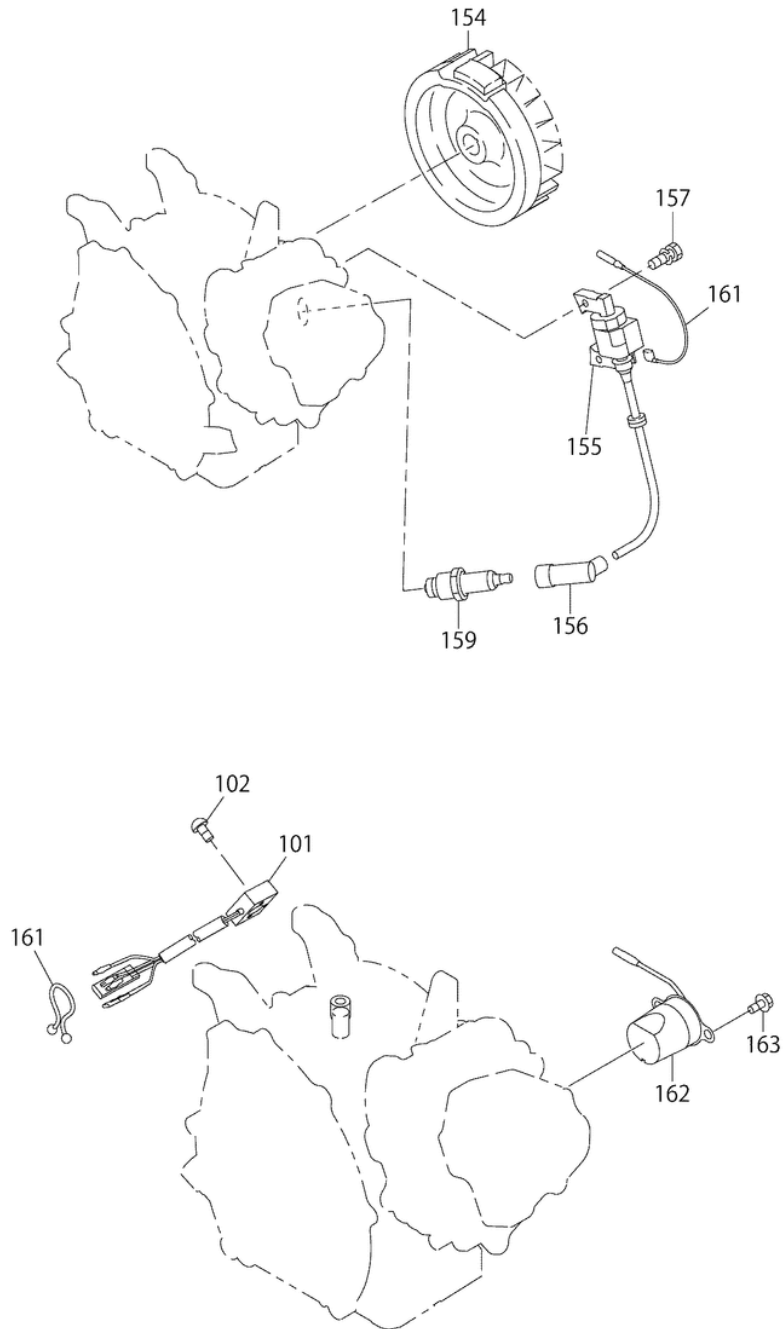

Makita Service Information / Model: EG241A