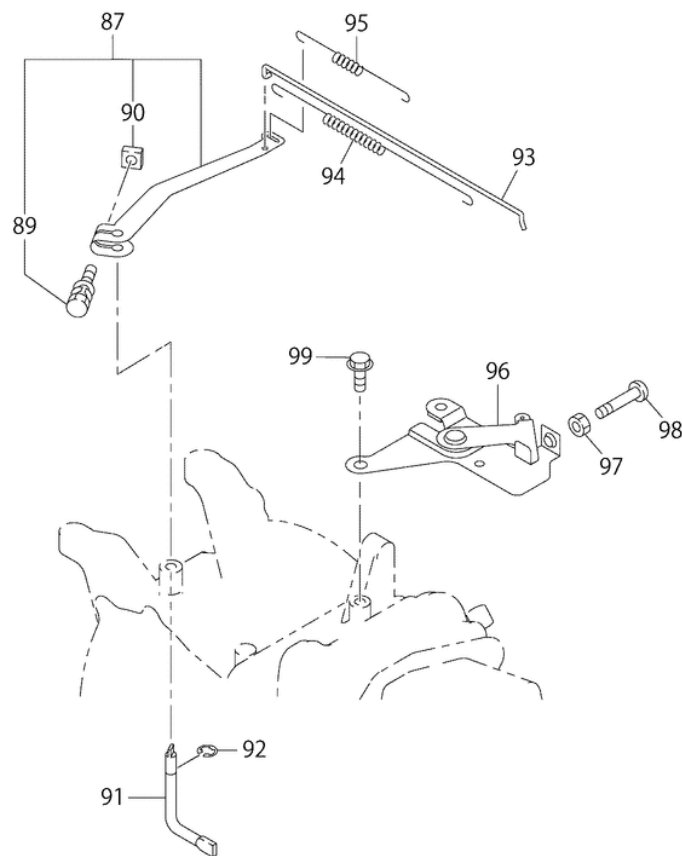

Makita Service Information / Model: EG241A