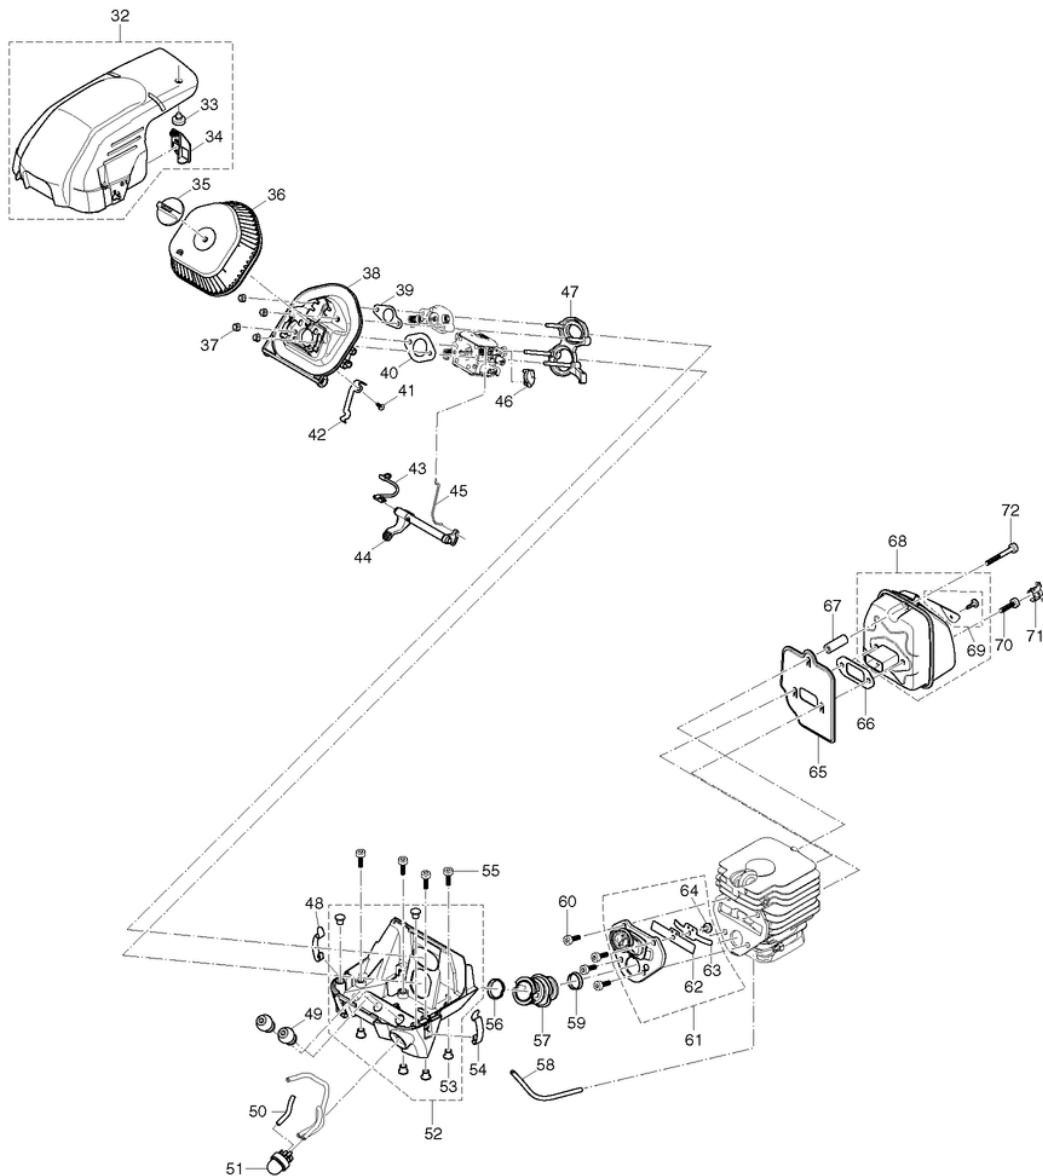

Makita Service Information / Model: EA6100P