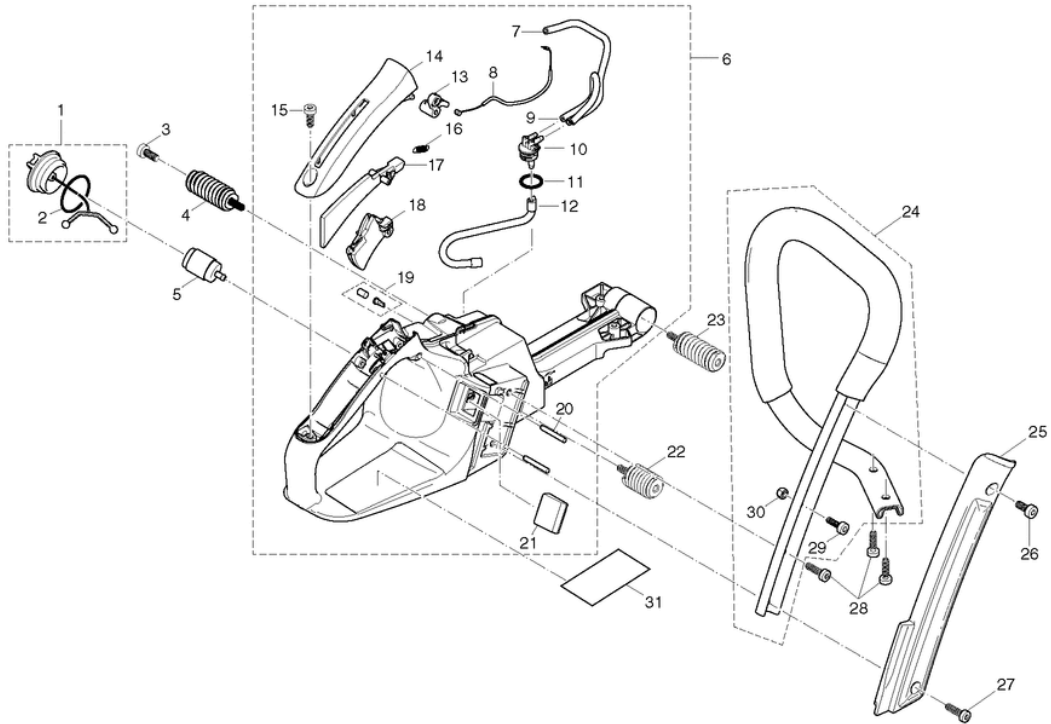

Makita Service Information / Model: EA6100P