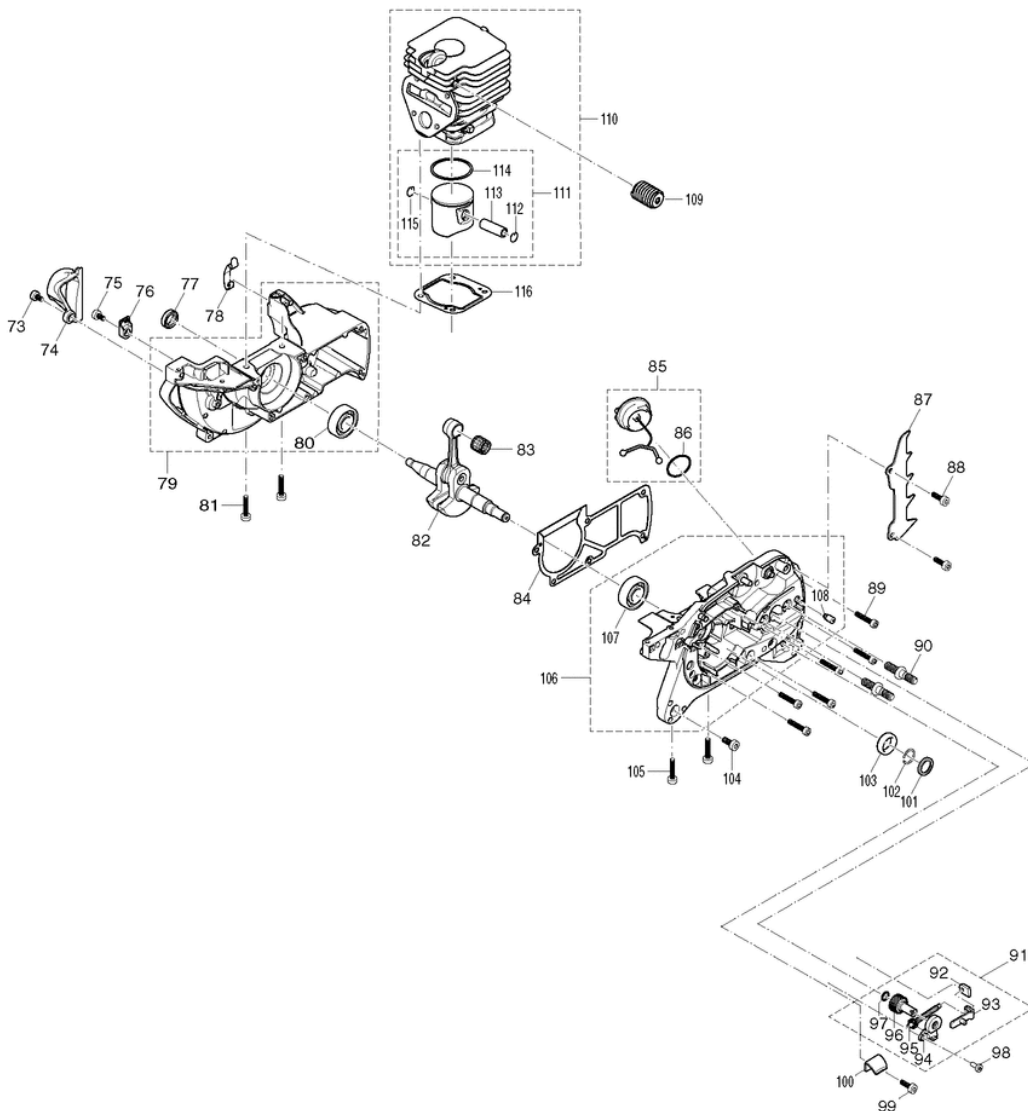

Makita Service Information / Model: EA6100P