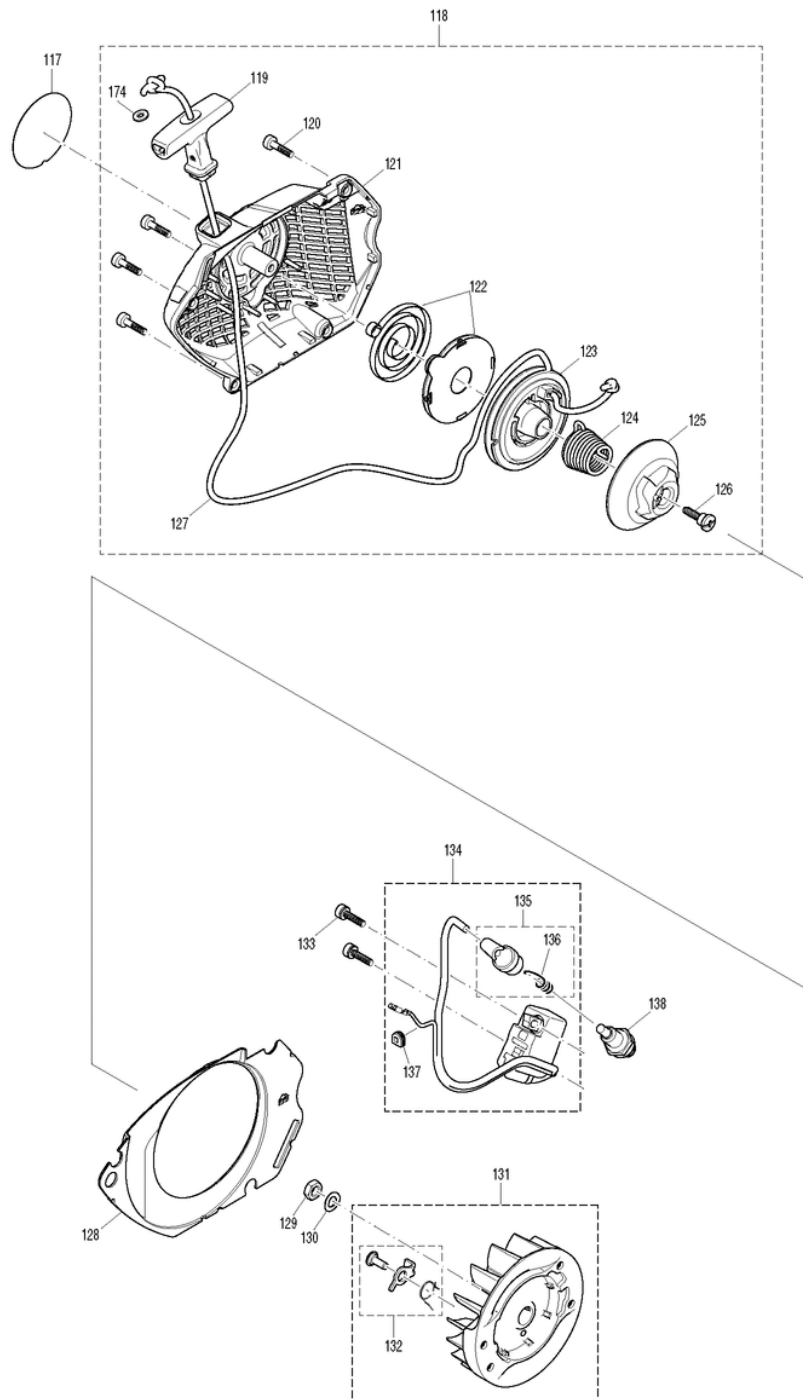

Makita Service Information / Model: EA6100P