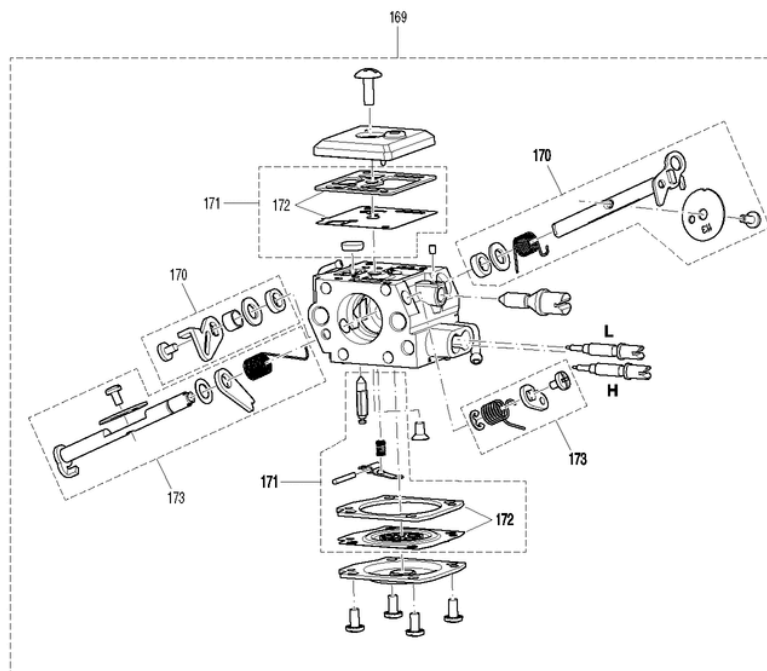

Makita Service Information / Model: EA6100P