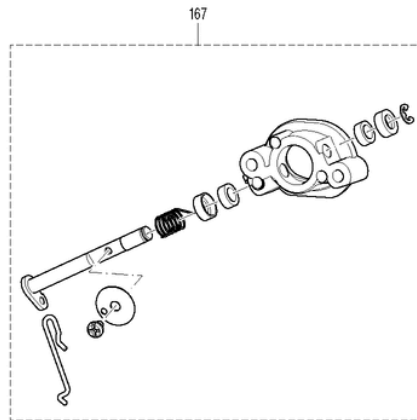

Makita Service Information / Model: EA6100P