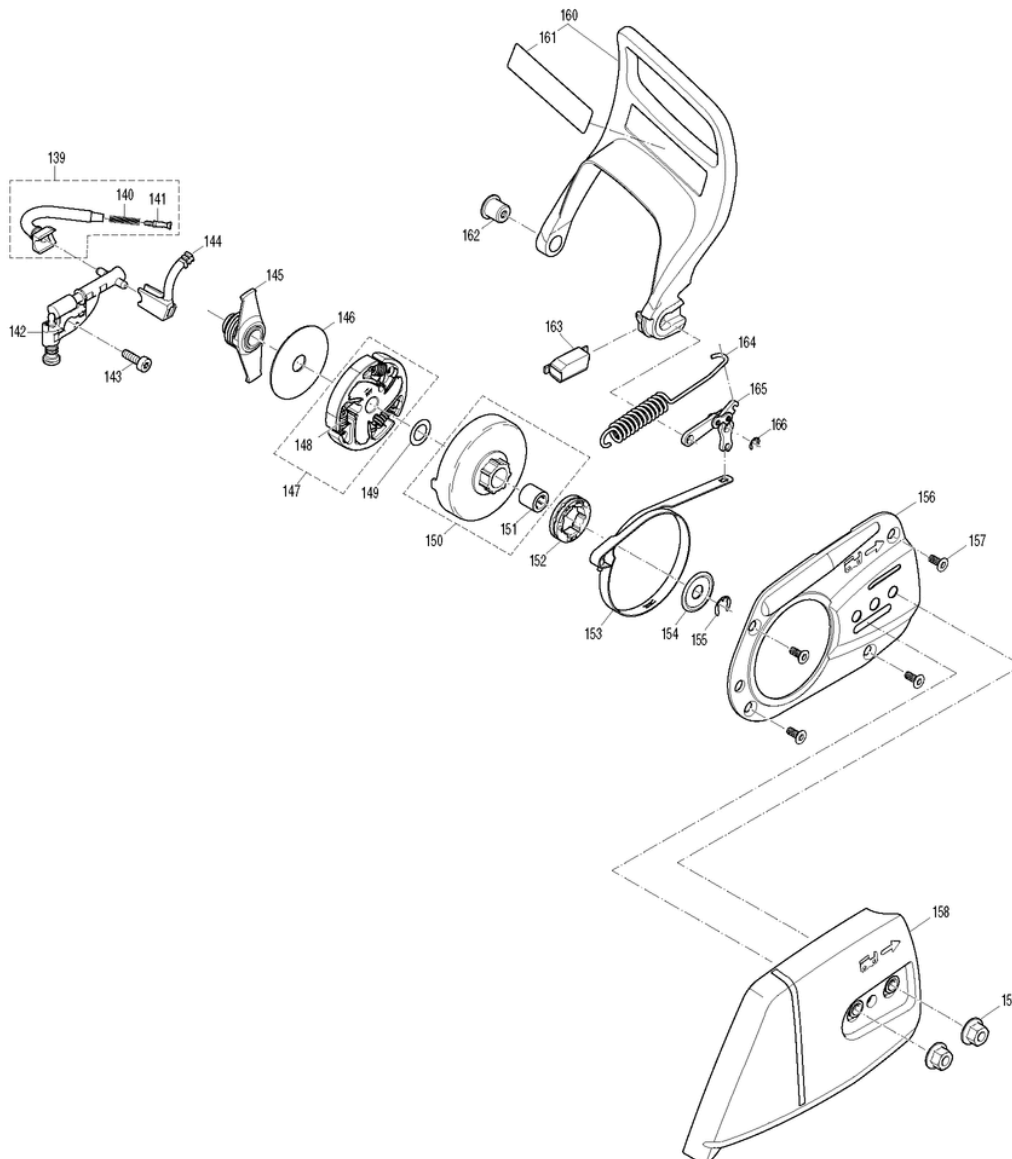

Makita Service Information / Model: EA6100P