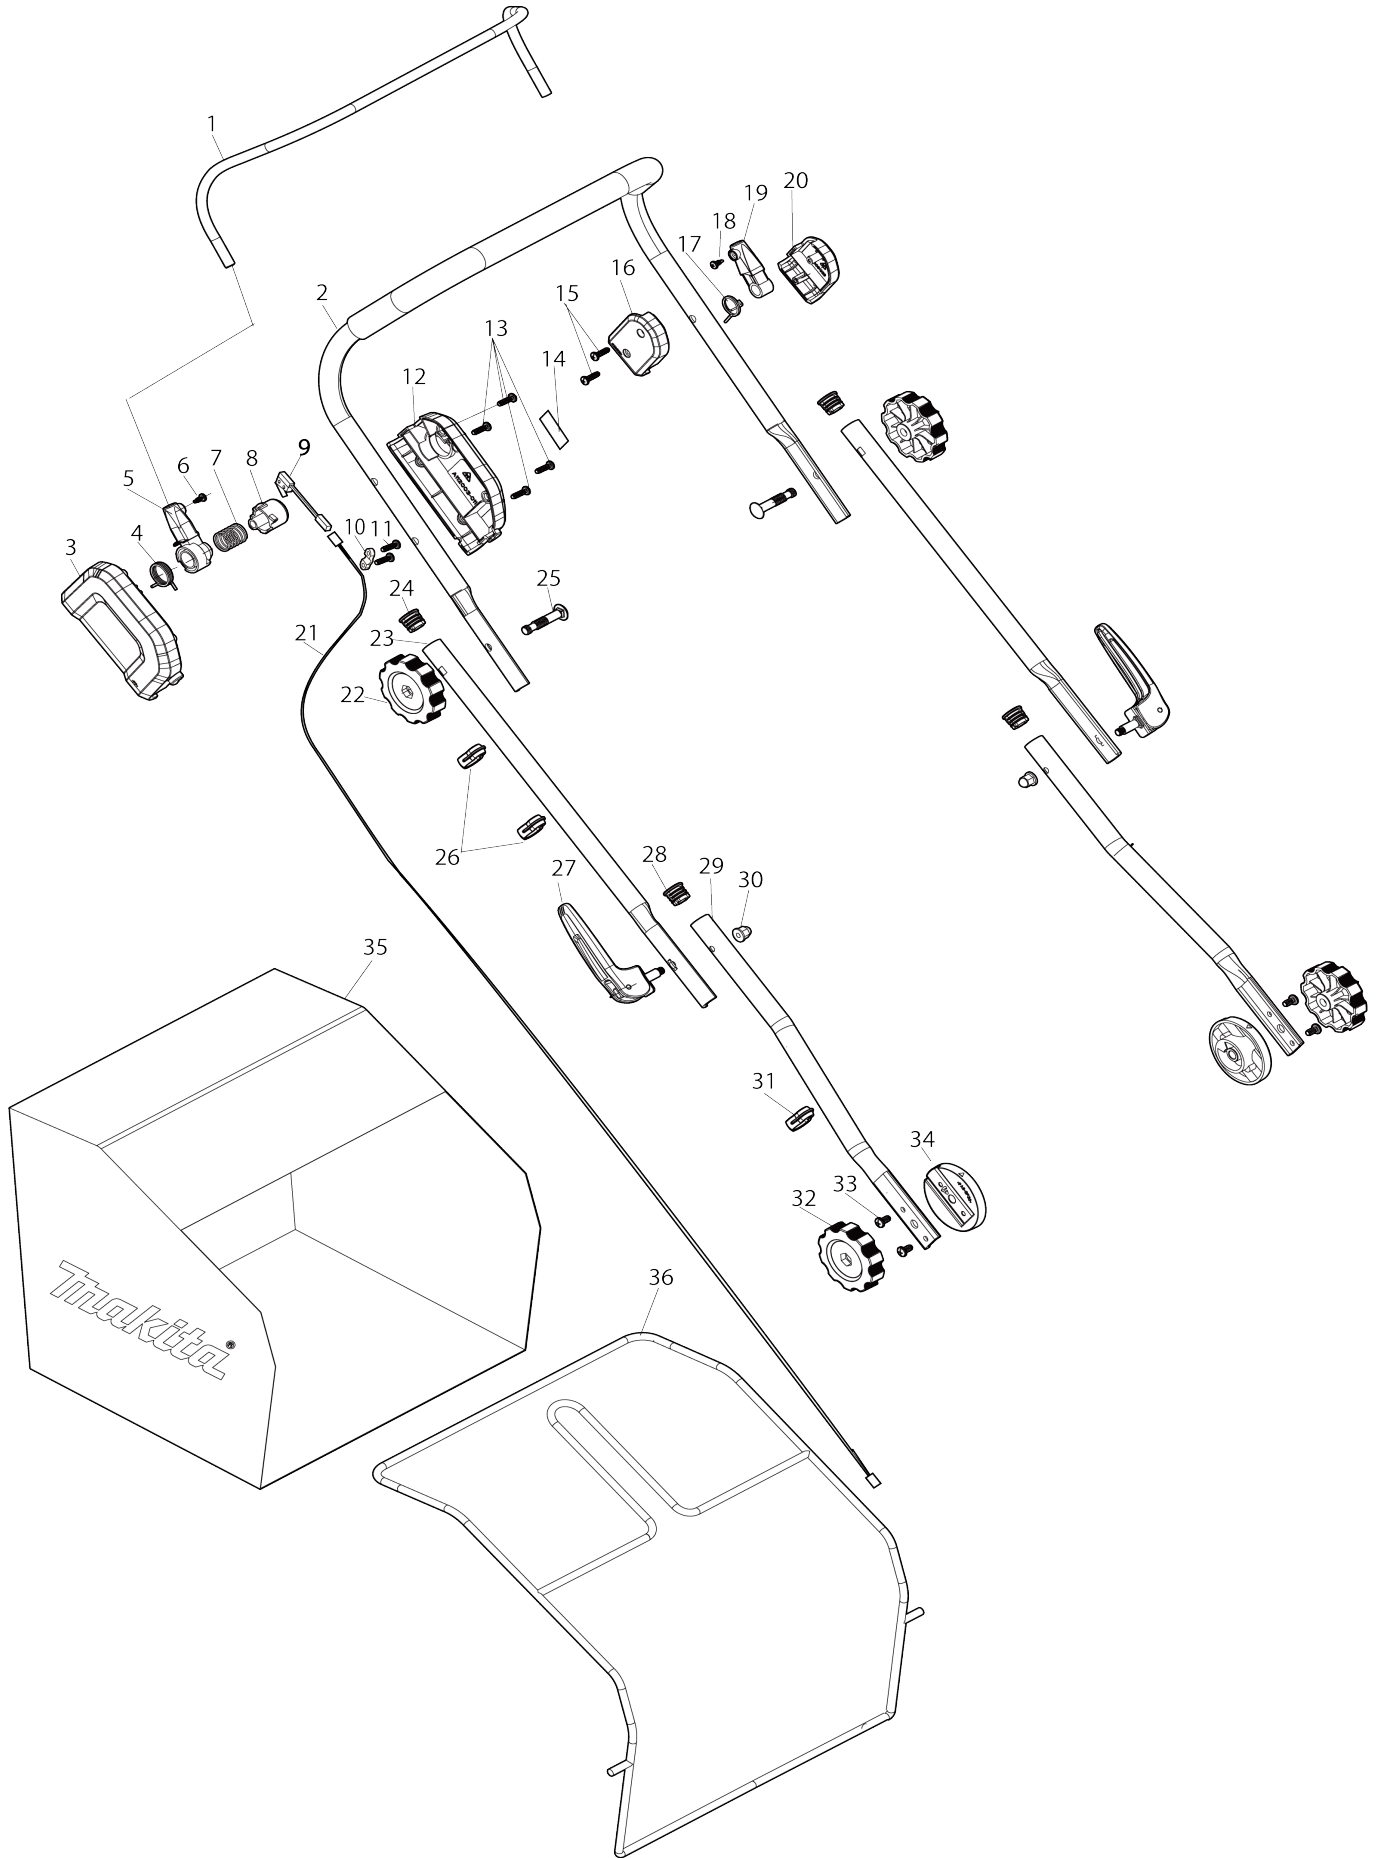

Model No.DUV320 320MM CORDLESS SCARIFIER

Model No.DUV320 320MM CORDLESS SCARIFIER

Model No.DUV320 320MM CORDLESS SCARIFIER

Model No.DUV320 320MM CORDLESS SCARIFIER

Item No.	Parts No.	Description	Interchangability	Q'ty	New/Old	Note1	Note2
001	YA00001369	SWITCH LEVER		1			
002	YA00001370	UPPER HANDLE		1			
003	YA00001374	SWITCH BOX RIGHT SIDE		1			
004	YA00001364	SWITCH TORSION SPRING		1			
005	YA00001379	SWITCH LEVER END CAP RIGHT		1			
006	YA00001350	TEX SCREW 3.5X10		1			
007	YA00001335	SWITCH SPRING		1			
008	YA00001373	SWITCH BUTTON		1			
009	YA00001391	SWITCH UNIT		1			
010	652023982	CORD CLAMP		1			
011	YA00001354	TAPPING SCREW 4X16		2			
012	YA00001365	SWITCH BOX LEFT SIDE		1			
013	YA00001354	TAPPING SCREW 4X16		4			
014	YA00001321	OPERATIONAL INSTRUCTION LABEL		1			
015	YA00001354	TAPPING SCREW 4X16		2			
016	YA00001368	SPRING BOX RIGHT		1			
017	YA00001336	TORSION SPRING FOR SPRING BOX		1			
018	YA00001350	TEX SCREW 3.5X10		1			
019	YA00001371	SWITCH LEVER END CAP LEFT		1			
020	YA00001380	SPRING BOX LEFT		1			
021	YA00001395	CABLE ASSY AWG26-2-1.0		1			
022	YA00001318	THUMB NUT M8		2			
023	YA00001384	CENTER HANDLE		2			
024	YA00001337	END CAP		2			
025	YA00001386	SADDLE HEAD BOLT M8		2			
026	YA00001320	CORD CLIP		2			
027	YA00001410	FIXING LEVER ASSY		2			
028	YA00001337	END CAP		2			
029	YA00001385	LOWER HANDLE		2			
030	YA00001332	CAP NUT M6		2			
031	YA00001320	CORD CLIP		1			
032	YA00001318	THUMB NUT M8		2			
033	YA00001349	BIND HEAD TAPPING SCREW 5X12		4			
034	YA00001390	HANDLE ANGLE ADJUSTER PLATE		2			
035	YA00001377	GRASS CATCHER BAG		1			
036	YA00001378	GRASS CATCHER BAG FLAME		1			
037	YA00001387	BATTERY COVER		1			
038	YA00001354	TAPPING SCREW 4X16		6			
039	YA00001411	UPPER HOUSING ASSEMBLY		1			
039		INC. 40					
040	YA00001325	BATTERY INDICATOR LABEL		1			
041	YA00001322	NAMEPLATE EU GB HK RU SI		1			
042	YA00001397	HEIGHT ADJUSTER PLATE		1			
043	YA00001348	COUNTERSUNK HEAD SCREW M4X10		2			