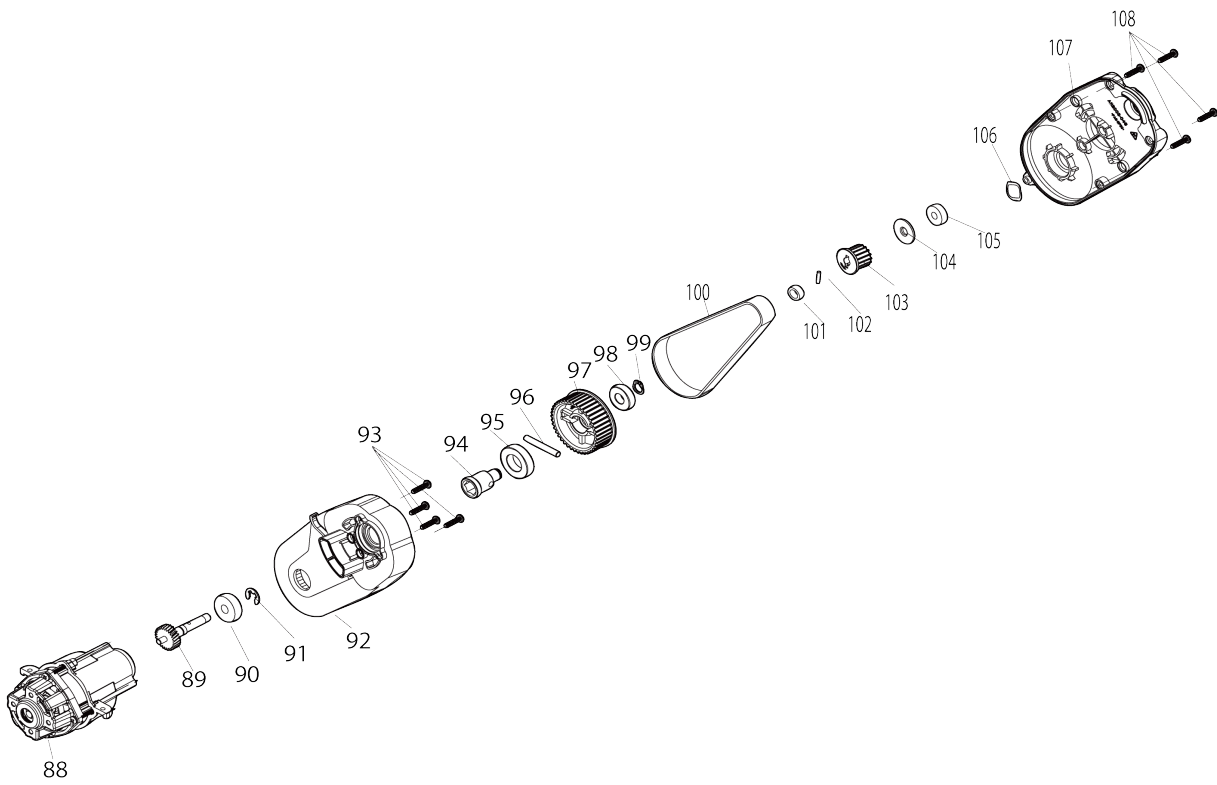

Model No.DUV320 320MM CORDLESS SCARIFIER

Model No.DUV320 320MM CORDLESS SCARIFIER

Model No.DUV320 320MM CORDLESS SCARIFIER

Model No.DUV320 320MM CORDLESS SCARIFIER

Item No.	Parts No.	Description	Interchangability	Q'ty	New/Old	Note1	Note2
001	YA00001369	SWITCH LEVER		1			
002	YA00001370	UPPER HANDLE		1			
003	YA00001374	SWITCH BOX RIGHT SIDE		1			
004	YA00001364	SWITCH TORSION SPRING		1			
005	YA00001379	SWITCH LEVER END CAP RIGHT		1			
006	YA00001350	TEX SCREW 3.5X10		1			
007	YA00001335	SWITCH SPRING		1			
008	YA00001373	SWITCH BUTTON		1			
009	YA00001391	SWITCH UNIT		1			
010	652023982	CORD CLAMP		1			
011	YA00001354	TAPPING SCREW 4X16		2			
012	YA00001365	SWITCH BOX LEFT SIDE		1			
013	YA00001354	TAPPING SCREW 4X16		4			
014	YA00001321	OPERATIONAL INSTRUCTION LABEL		1			
015	YA00001354	TAPPING SCREW 4X16		2			
016	YA00001368	SPRING BOX RIGHT		1			
017	YA00001336	TORSION SPRING FOR SPRING BOX		1			
018	YA00001350	TEX SCREW 3.5X10		1			
019	YA00001371	SWITCH LEVER END CAP LEFT		1			
020	YA00001380	SPRING BOX LEFT		1			
021	YA00001395	CABLE ASSY AWG26-2-1.0		1			
022	YA00001318	THUMB NUT M8		2			
023	YA00001384	CENTER HANDLE		2			
024	YA00001337	END CAP		2			
025	YA00001386	SADDLE HEAD BOLT M8		2			
026	YA00001320	CORD CLIP		2			
027	YA00001410	FIXING LEVER ASSY		2			
028	YA00001337	END CAP		2			
029	YA00001385	LOWER HANDLE		2			
030	YA00001332	CAP NUT M6		2			
031	YA00001320	CORD CLIP		1			
032	YA00001318	THUMB NUT M8		2			
033	YA00001349	BIND HEAD TAPPING SCREW 5X12		4			
034	YA00001390	HANDLE ANGLE ADJUSTER PLATE		2			
035	YA00001377	GRASS CATCHER BAG		1			
036	YA00001378	GRASS CATCHER BAG FLAME		1			
037	YA00001387	BATTERY COVER		1			
038	YA00001354	TAPPING SCREW 4X16		6			
039	YA00001411	UPPER HOUSING ASSEMBLY		1			
039		INC. 40					
040	YA00001325	BATTERY INDICATOR LABEL		1			
041	YA00001322	NAMEPLATE EU GB HK RU SI		1			
042	YA00001397	HEIGHT ADJUSTER PLATE		1			
043	YA00001348	COUNTERSUNK HEAD SCREW M4X10		2			