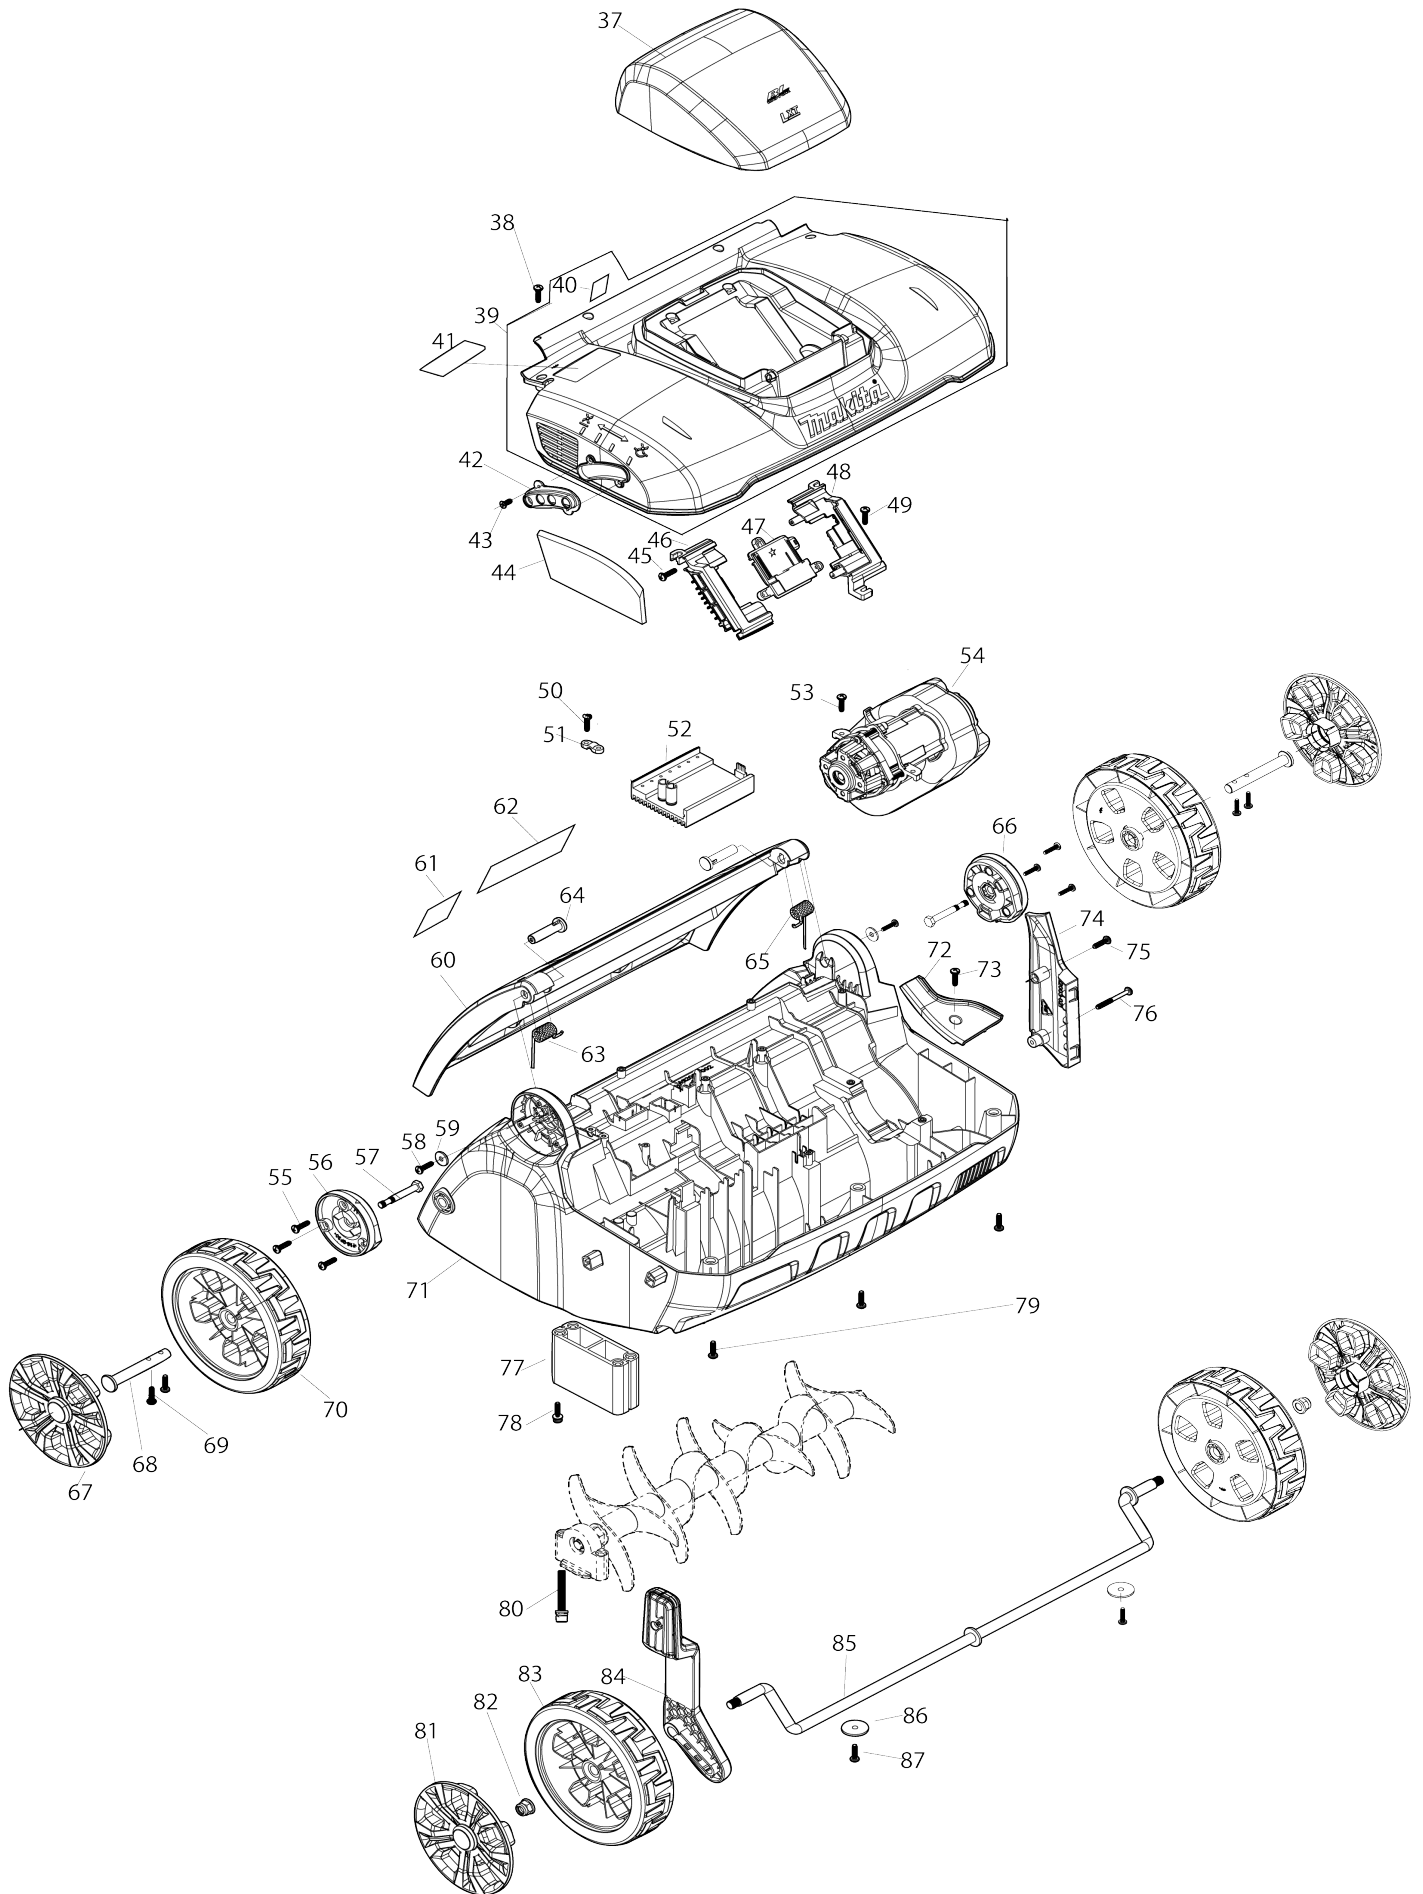

Model No.DUV320 320MM CORDLESS SCARIFIER

Model No.DUV320 320MM CORDLESS SCARIFIER

Model No.DUV320 320MM CORDLESS SCARIFIER

Model No.DUV320 320MM CORDLESS SCARIFIER

Item No.	Parts No.	Description	Interchangability	Q'ty	New/Old	Note1	Note2
001	YA00001369	SWITCH LEVER		1			
002	YA00001370	UPPER HANDLE		1			
003	YA00001374	SWITCH BOX RIGHT SIDE		1			
004	YA00001364	SWITCH TORSION SPRING		1			
005	YA00001379	SWITCH LEVER END CAP RIGHT		1			
006	YA00001350	TEX SCREW 3.5X10		1			
007	YA00001335	SWITCH SPRING		1			
008	YA00001373	SWITCH BUTTON		1			
009	YA00001391	SWITCH UNIT		1			
010	652023982	CORD CLAMP		1			
011	YA00001354	TAPPING SCREW 4X16		2			
012	YA00001365	SWITCH BOX LEFT SIDE		1			
013	YA00001354	TAPPING SCREW 4X16		4			
014	YA00001321	OPERATIONAL INSTRUCTION LABEL		1			
015	YA00001354	TAPPING SCREW 4X16		2			
016	YA00001368	SPRING BOX RIGHT		1			
017	YA00001336	TORSION SPRING FOR SPRING BOX		1			
018	YA00001350	TEX SCREW 3.5X10		1			
019	YA00001371	SWITCH LEVER END CAP LEFT		1			
020	YA00001380	SPRING BOX LEFT		1			
021	YA00001395	CABLE ASSY AWG26-2-1.0		1			
022	YA00001318	THUMB NUT M8		2			
023	YA00001384	CENTER HANDLE		2			
024	YA00001337	END CAP		2			
025	YA00001386	SADDLE HEAD BOLT M8		2			
026	YA00001320	CORD CLIP		2			
027	YA00001410	FIXING LEVER ASSY		2			
028	YA00001337	END CAP		2			
029	YA00001385	LOWER HANDLE		2			
030	YA00001332	CAP NUT M6		2			
031	YA00001320	CORD CLIP		1			
032	YA00001318	THUMB NUT M8		2			
033	YA00001349	BIND HEAD TAPPING SCREW 5X12		4			
034	YA00001390	HANDLE ANGLE ADJUSTER PLATE		2			
035	YA00001377	GRASS CATCHER BAG		1			
036	YA00001378	GRASS CATCHER BAG FLAME		1			
037	YA00001387	BATTERY COVER		1			
038	YA00001354	TAPPING SCREW 4X16		6			
039	YA00001411	UPPER HOUSING ASSEMBLY		1			
039		INC. 40					
040	YA00001325	BATTERY INDICATOR LABEL		1			
041	YA00001322	NAMEPLATE EU GB HK RU SI		1			
042	YA00001397	HEIGHT ADJUSTER PLATE		1			
043	YA00001348	COUNTERSUNK HEAD SCREW M4X10		2			