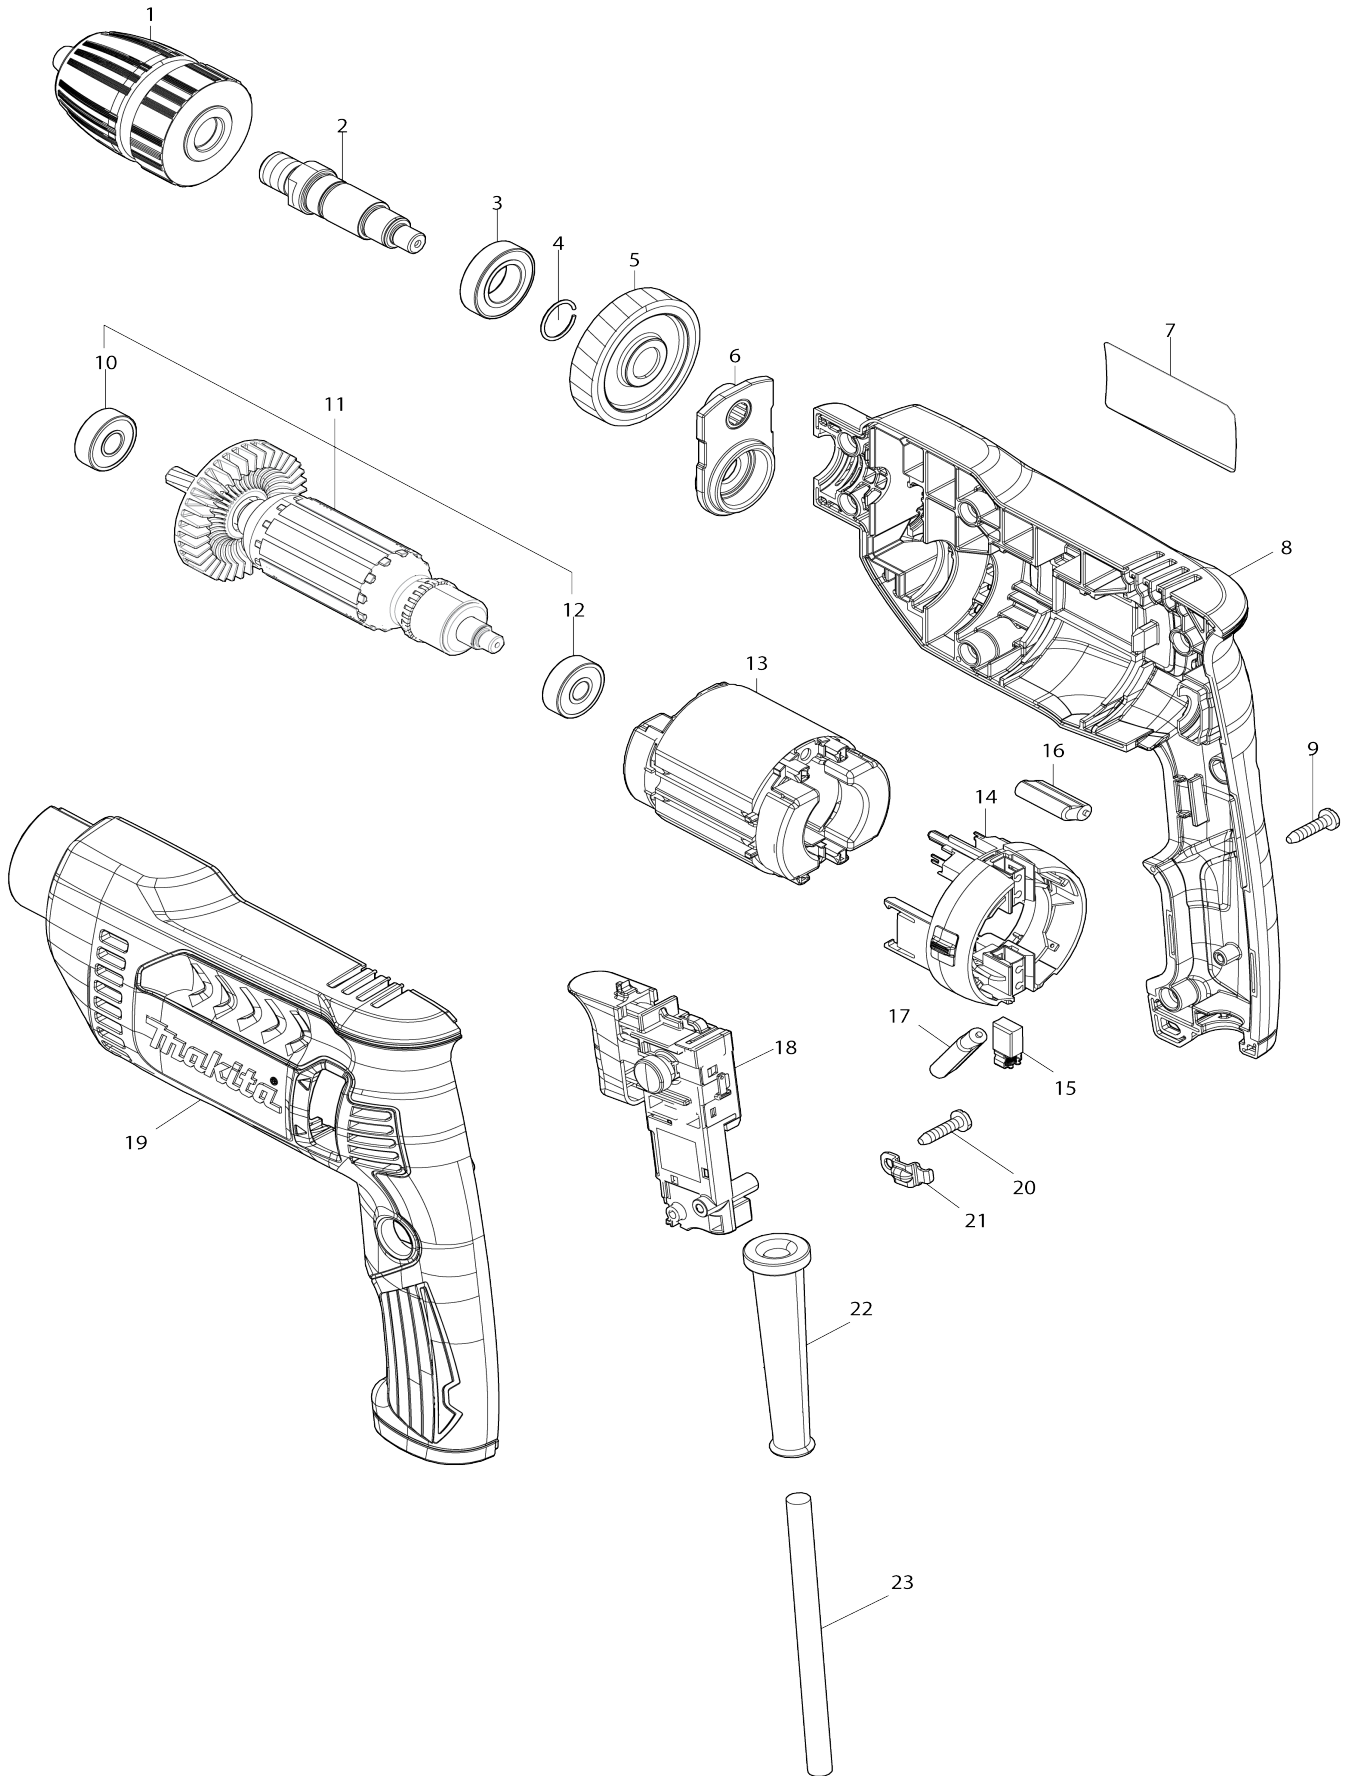

Model No.DP4021 13MM DRILL

Model No.DP4021 13MM DRILL

Item No.	Parts No.	Description	Interchangability	Q'ty	New/Old	Note1	Note2
001	763267-8	KEYLESS DRILL CHUCK 13		1			
002	327D32-9	SPINDLE		1			
003	210153-9	BALL BEARING 6902ZZ		1			
004	233925-5	RING SPRING 13		1			
005	227B42-3	HELICAL GEAR 45		1			
006	141V10-1	BEARING BRACKET COMPLETE		1			
007	8147D0-2	DP4021 NAME PLATE		1			
008	1830U0-3	HOUSING SET		1			
D10		INC. 19					
009	266326-2	TAPPING SCREW 4X18		7			
010	210029-0	BALL BEARING 608ZZ		1			
011	511B13-3	ARMATURE ASSEMBLY 220-240V		1			
C10	241881-5	FAN 52		1			
D10		INC. 10,12					
012	210030-5	BALL BEARING 627ZZ		1			
013	634859-9	FIELD 220-240V		1			
014	632S42-6	BRUSH HOLDER UNIT		1			
015	1914L5-0	CARBON BRUSH SET		1			
016	632V45-8	CHOKE COIL UNIT		1			
017	632V46-6	CHOKE COIL UNIT		1			
018	650054-3	SWITCH TG853TB-6		1			
019	1830U0-3	HOUSING SET		1			
D10		INC. 8					
020	266326-2	TAPPING SCREW 4X18		1			
021	687681-3	STRAIN RELIEF		1			
022	682569-2	CORD GUARD 8-85		1			
023	665383-1	POWER SUPPLY CORD 1.0-2-2.0		1			
F01	1914C4-9	SIDE HANDLE SET		1			

Please state Parts No. when your order.

Print Date 09. 09. 2024