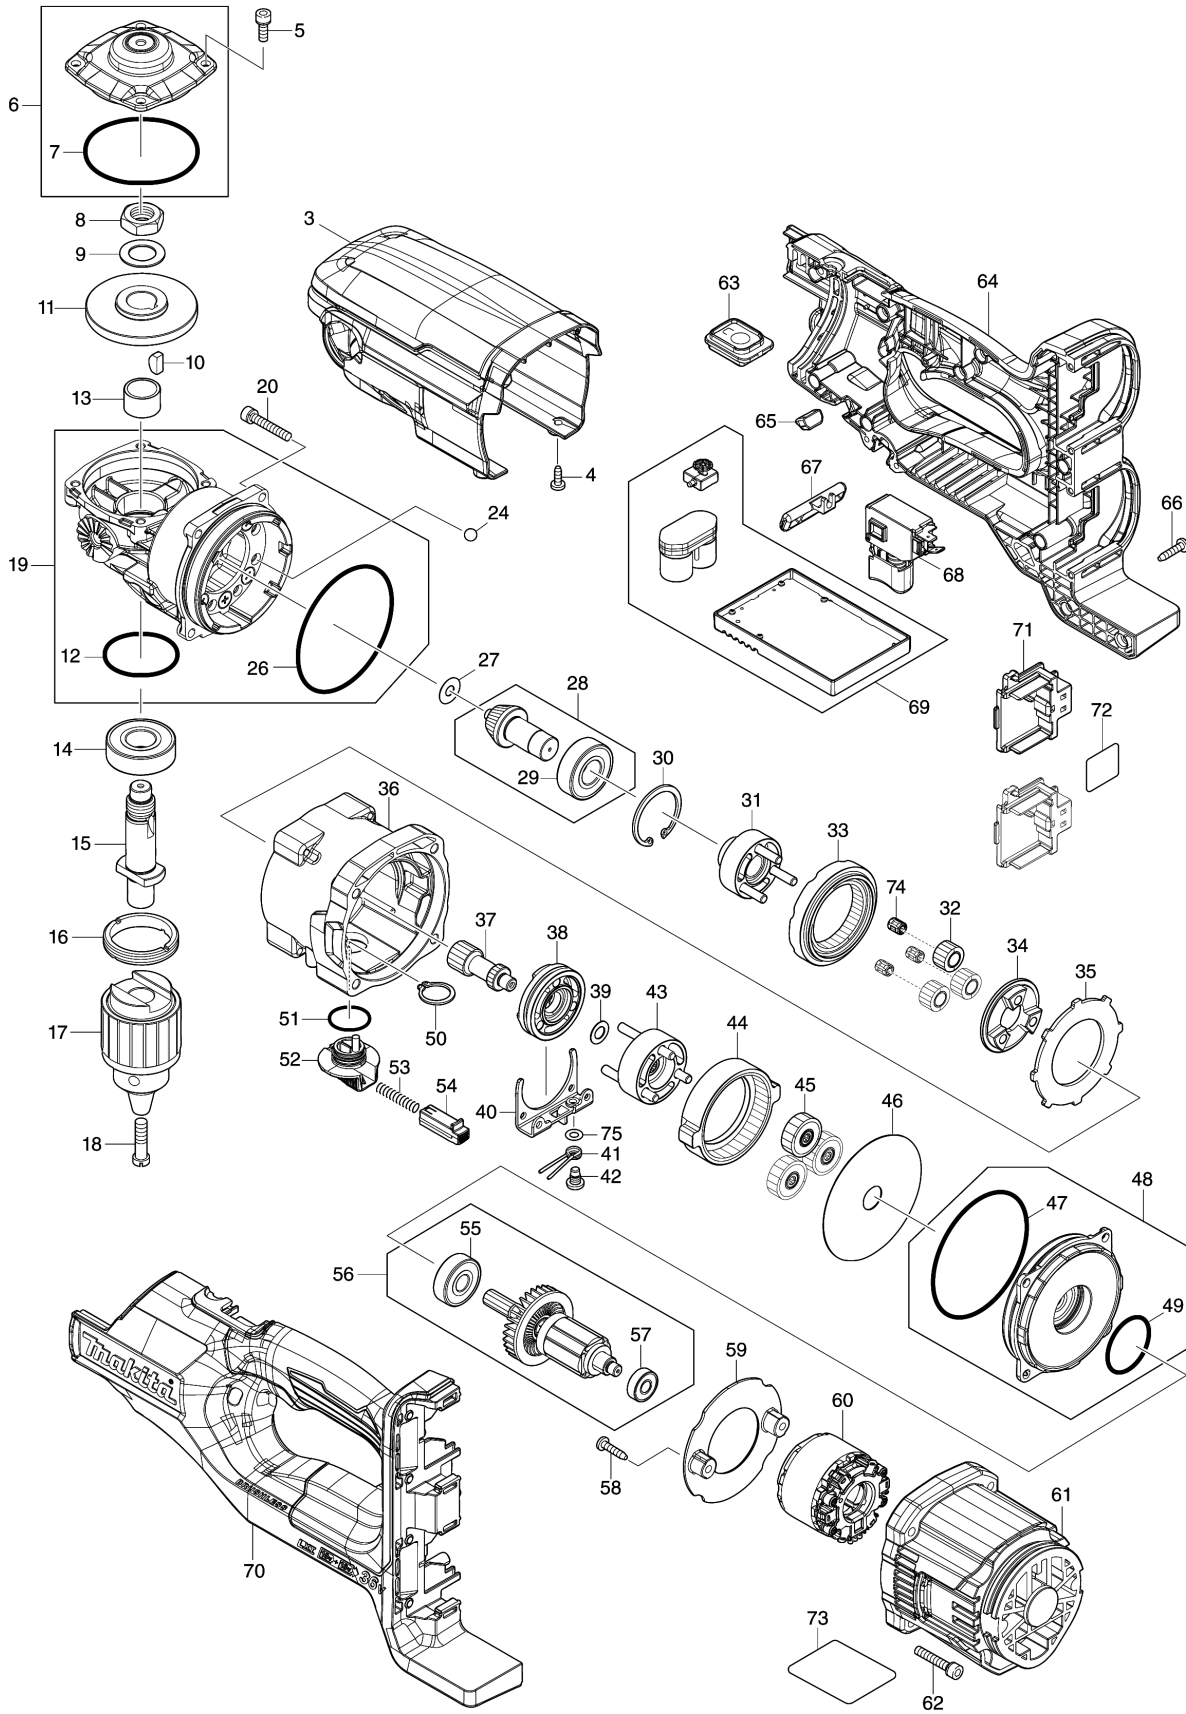

Model No.DDG460 CORDLESS EARTH AUGER