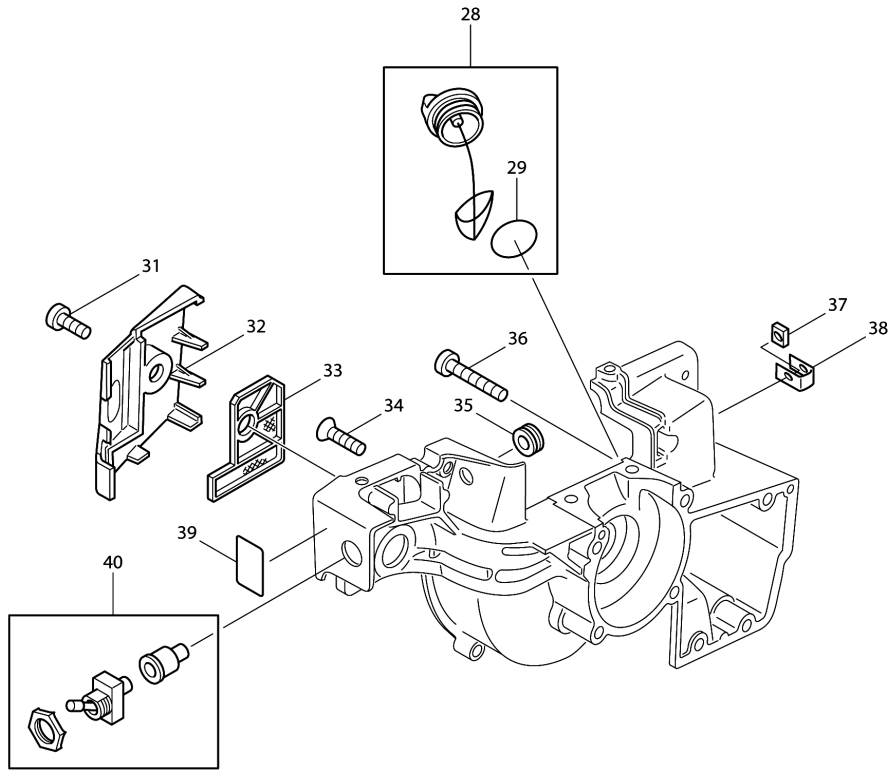

Model No.DCS4300I ENGINE CHAIN SAW