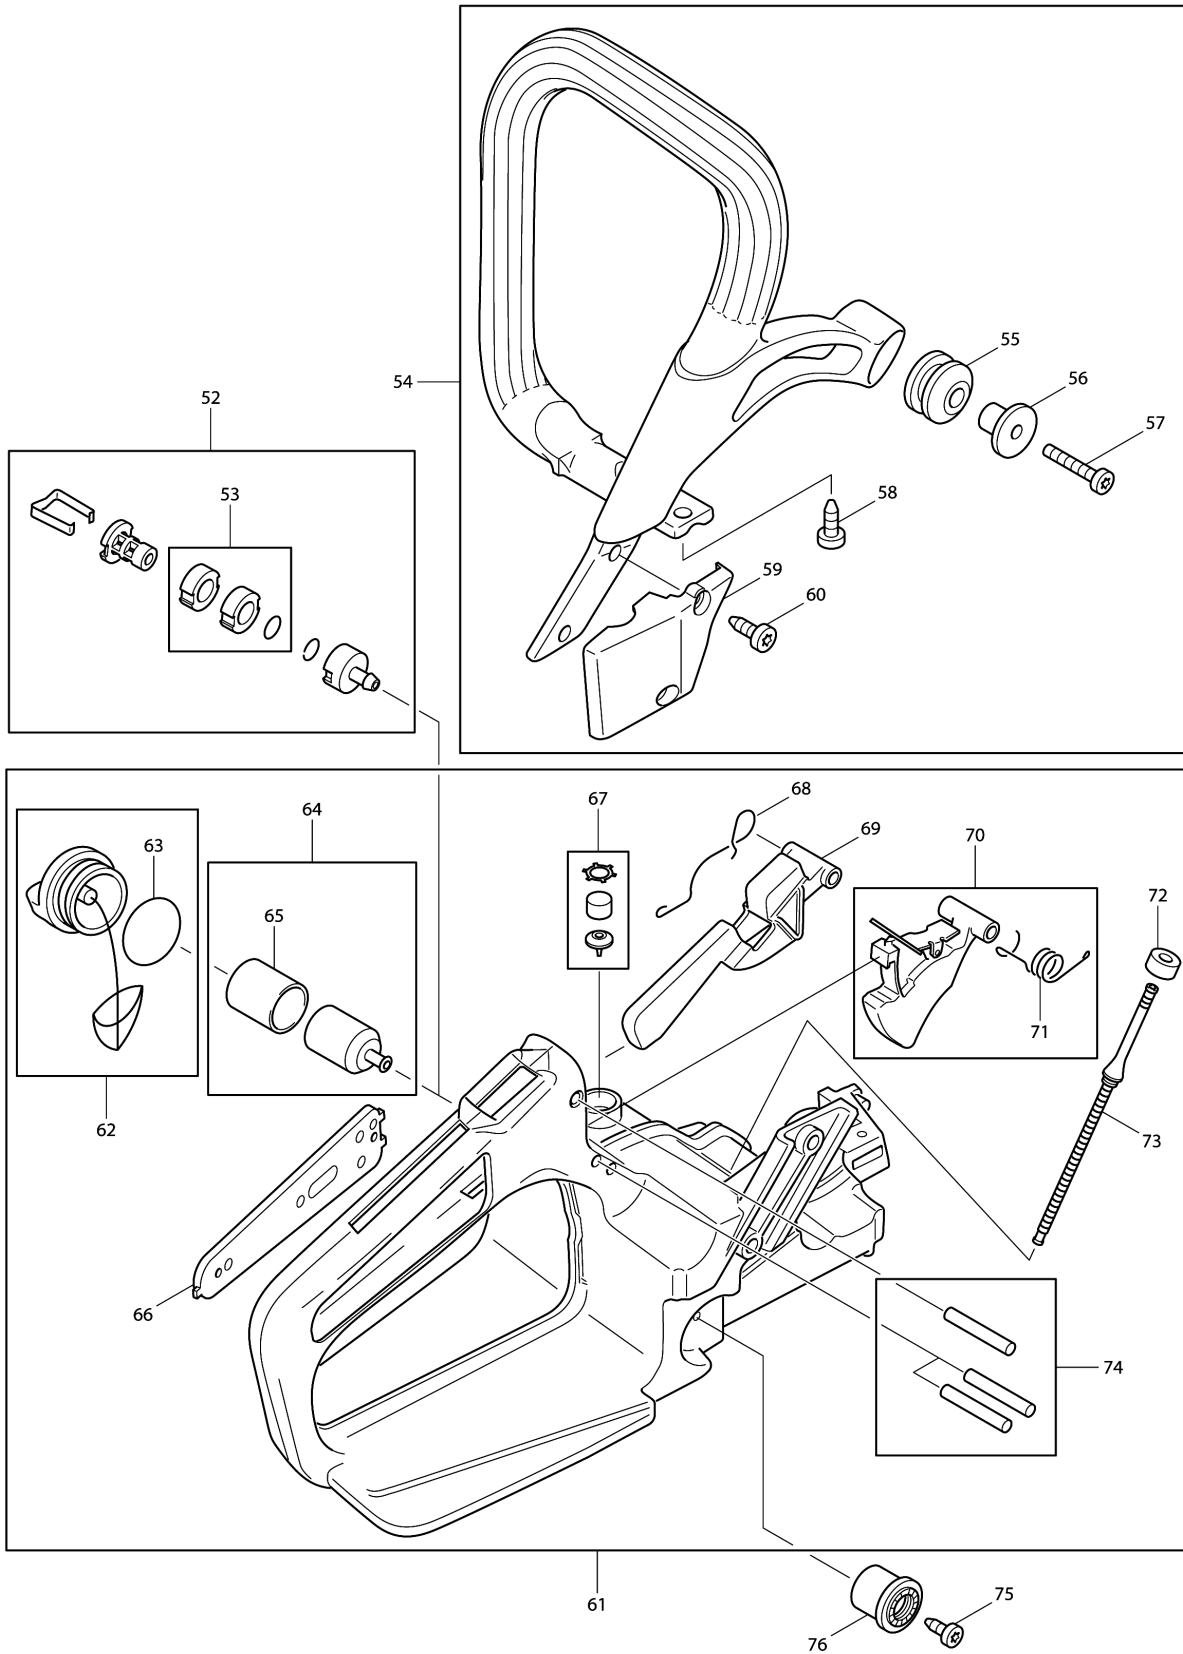

Model No.DCS4300I ENGINE CHAIN SAW