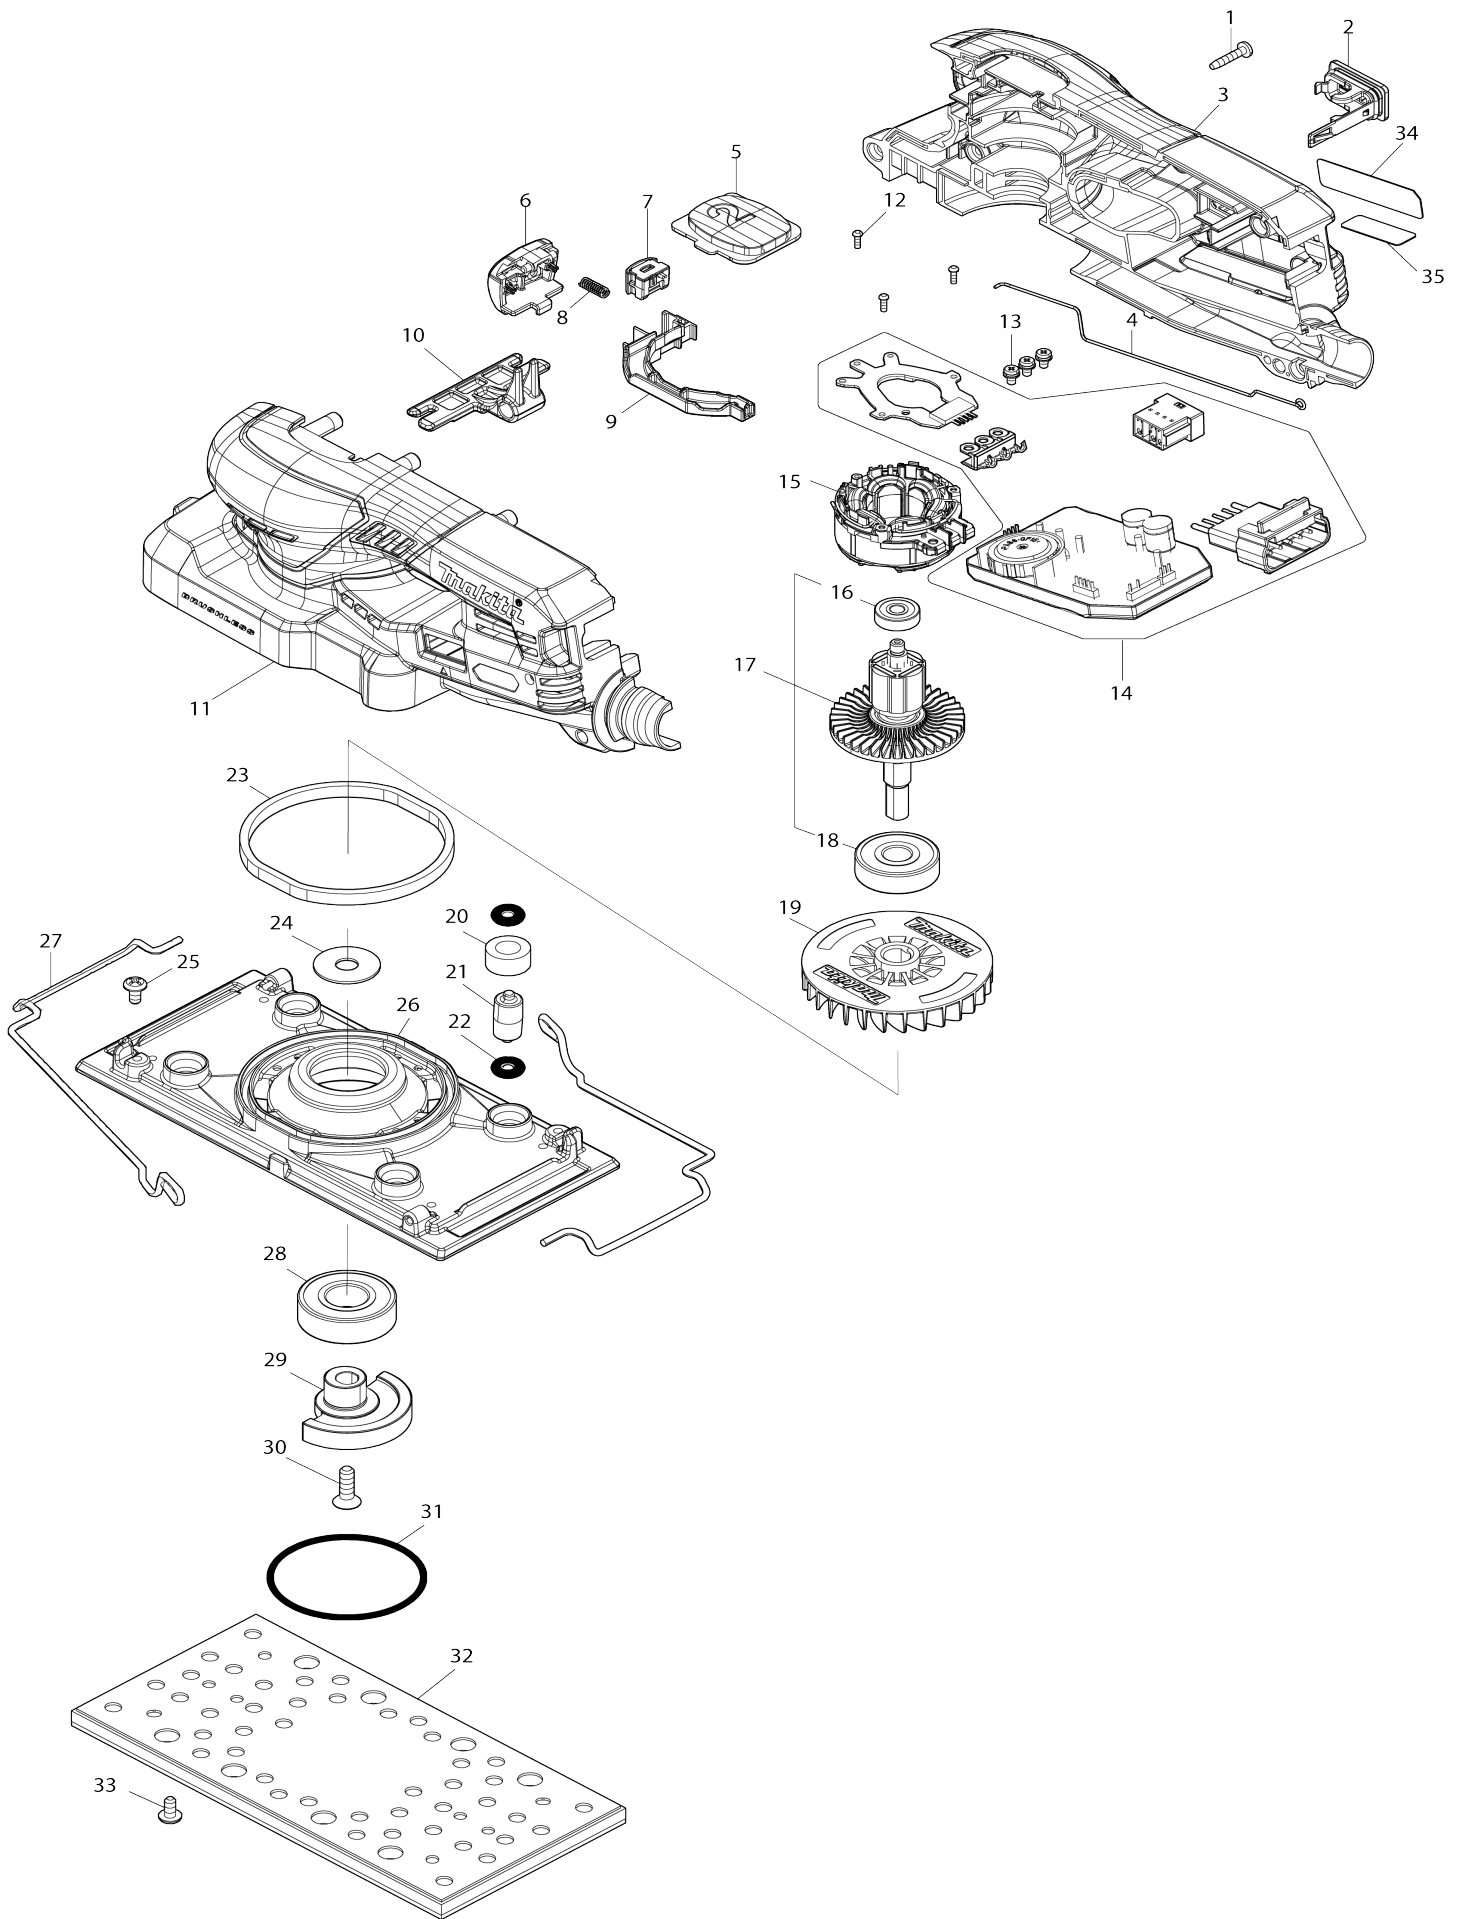

Model No. BO007CG BATTERY POWERED ORBITAL SANDER

Model No.BO007CG BATTERY POWERED ORBITAL SANDER

Item No.	Parts No.	Description	Interchangability	Q'ty	New/Old	Note1	Note2
001	266429-2	TAPPING SCREW 3X16		8			
002	140F99-0	CAP COMPLETE		1			
C10	213A05-9	O-RING16		1			
003	1831B7-2	HOUSING SET		1			
C10	252126-6	HEX. LOCK NUT M4-7		2			
003		INC. 11					
004	327E42-2	EARTH WIRE		1			
005	4131L9-7	INDICATION PLATE		1			
006	413Y40-3	SWITCH BUTTON		1			
007	632L84-8	SWITCH UNIT		1			
008	233436-0	COMPRESSION SPRING 3		2			
009	413Y39-8	SWITCH HOLDER		1			
010	312H56-2	HOUSING SUPPORT		1			
011	1831B7-2	HOUSING SET		1			
C10	252126-6	HEX. LOCK NUT M4-7		2			
011		INC. 3					
012	266490-9	TAPPING SCREW PT 2X6		3			
013	652069-6	FLAT HEAD SCREW M3X6		3			
014	620R28-6	CONTROLLER		1			
C10	638A87-4	CONNECTOR UNIT		1			
015	629C62-3	STATOR		1			
016	210035-5	BALL BEARING 625DDW		1			
017	519885-8	ROTOR ASS'Y		1			
017		INC. 16,18					
018	211087-9	BALL BEARING 6200DDW		1			
019	240230-3	FAN 68		1			
020	424023-8	SPONGE SLEEVE 9		4			
021	318151-8	FOOT		4			
022	213983-7	O RING 4		8			
023	423469-5	SPONGE 7X105X3		1			
024	267353-2	FLAT WASHER 8		1			
025	915106-0	BINDING HEAD SCREW M4X8		2			
026	312H53-8	BASE		1			
027	324873-0	LEVER		2			
028	211228-7	BALL BEARING 6202DDW		1			
029	313592-3	BALANCER		1			
030	912222-9	COUNTERSUNK HEAD SCREW M5 X16		1			
031	213656-2	O RING 53		1			
032	1410H6-6	PAD COMPLETE		1			
033	915106-0	BINDING HEAD SCREW M4X8		4			
034	8148H8-0	BO007CG NAME PLATE		1			
035	8148H9-8	BO007CG SERIAL NO. LABEL		1			
A01	122G32-0	DUST BAG ASSY		1			
A02	194679-8	ARM BAND COMPLETE SET		1			
A03	251291-8	+ TRUSS HEAD SCREW M4X8		1			
A04	327D66-2	TOOL HANGER		1			
A05	413Y47-9	FRONT CUFF 22		1			

A06	451271-6	PUNCH PLATE		1			
A07	1914H3-6	BATTEY ADAPTER SET		1			
A07		COMPO-PARTS					
A08	D-78841	NET SANDING SHEET 93X185 A1 20		1			
A09	D-78885	PAD SAVER SHEET 93X185		1			
F07	1915E5-7	PAD COMPLETE SET		1			