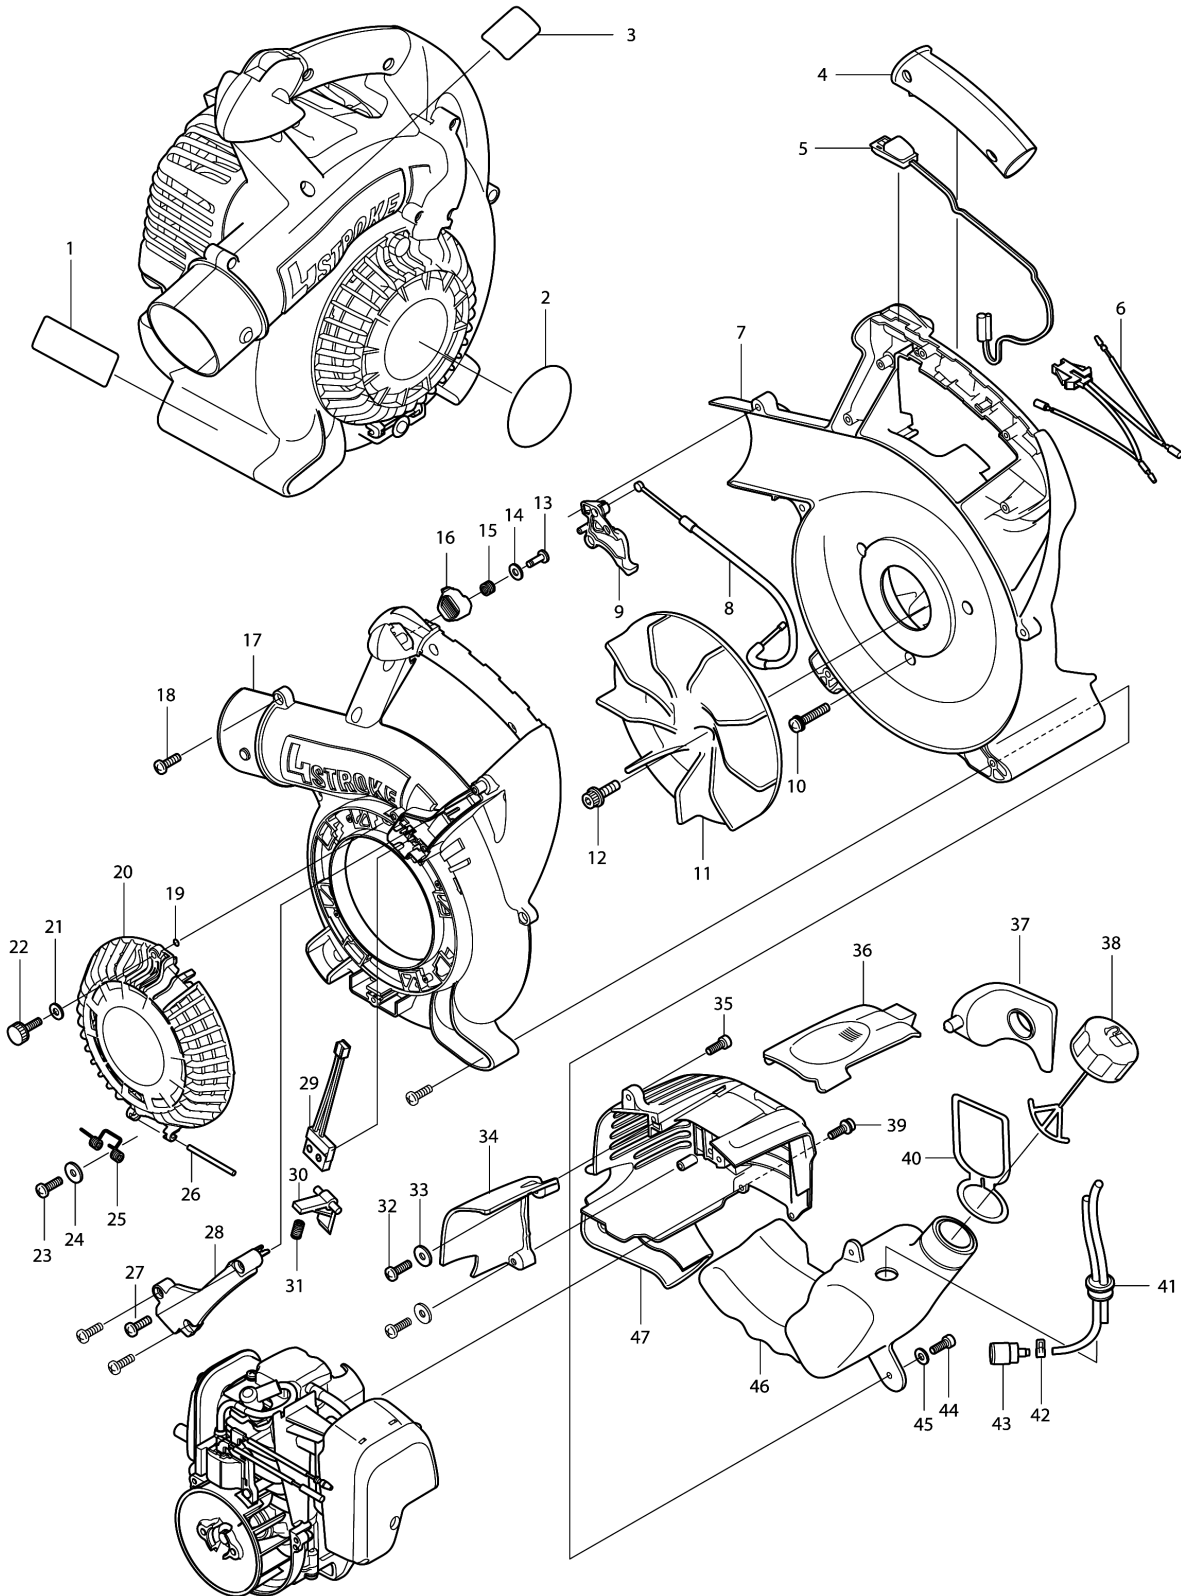

Model No.BHX2501 ENGINE BLOWER