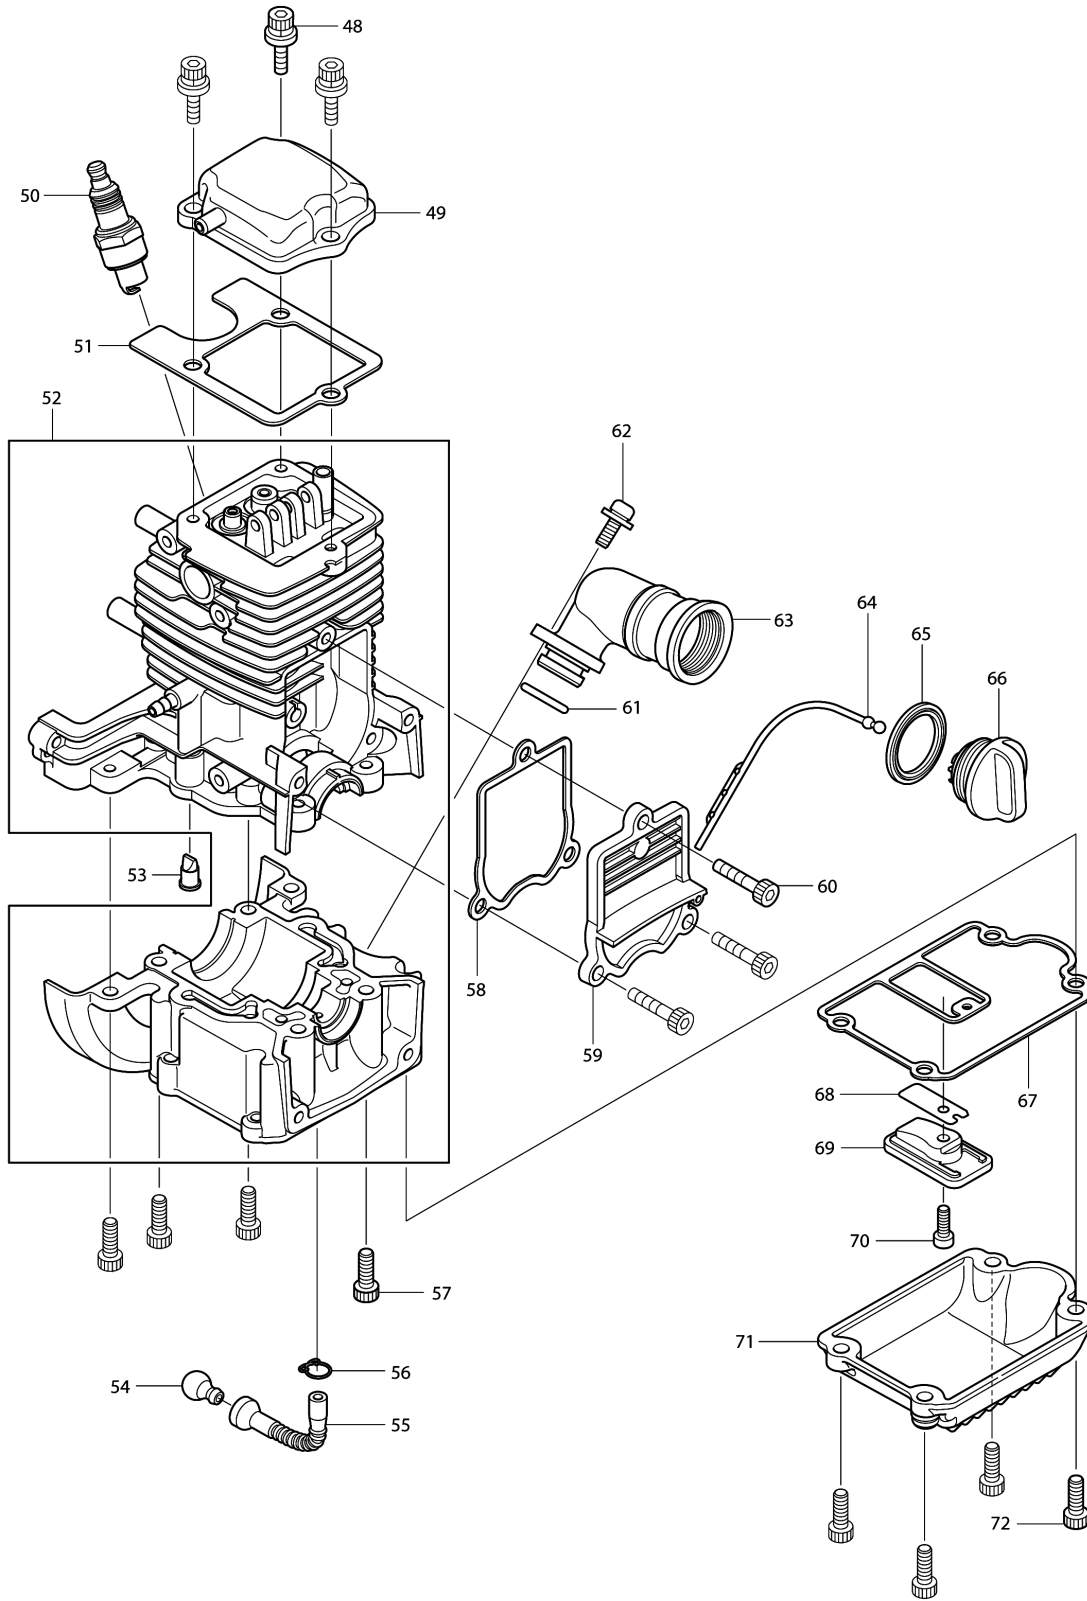

Model No.BHX2501 ENGINE BLOWER