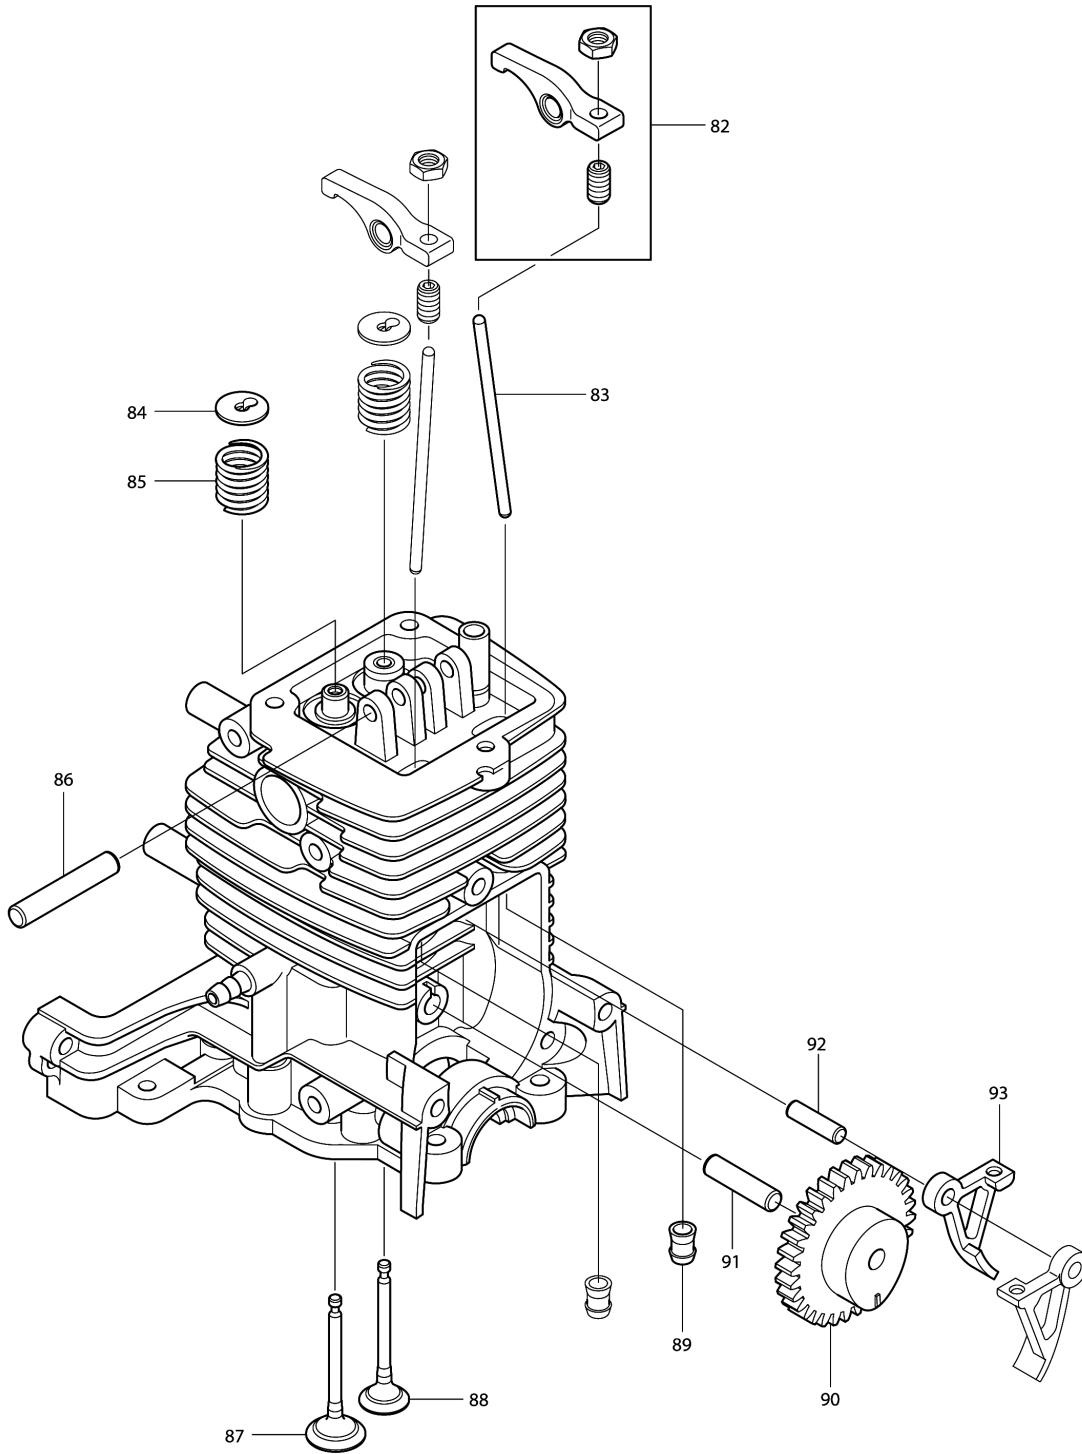

Model No.BHX2501 ENGINE BLOWER