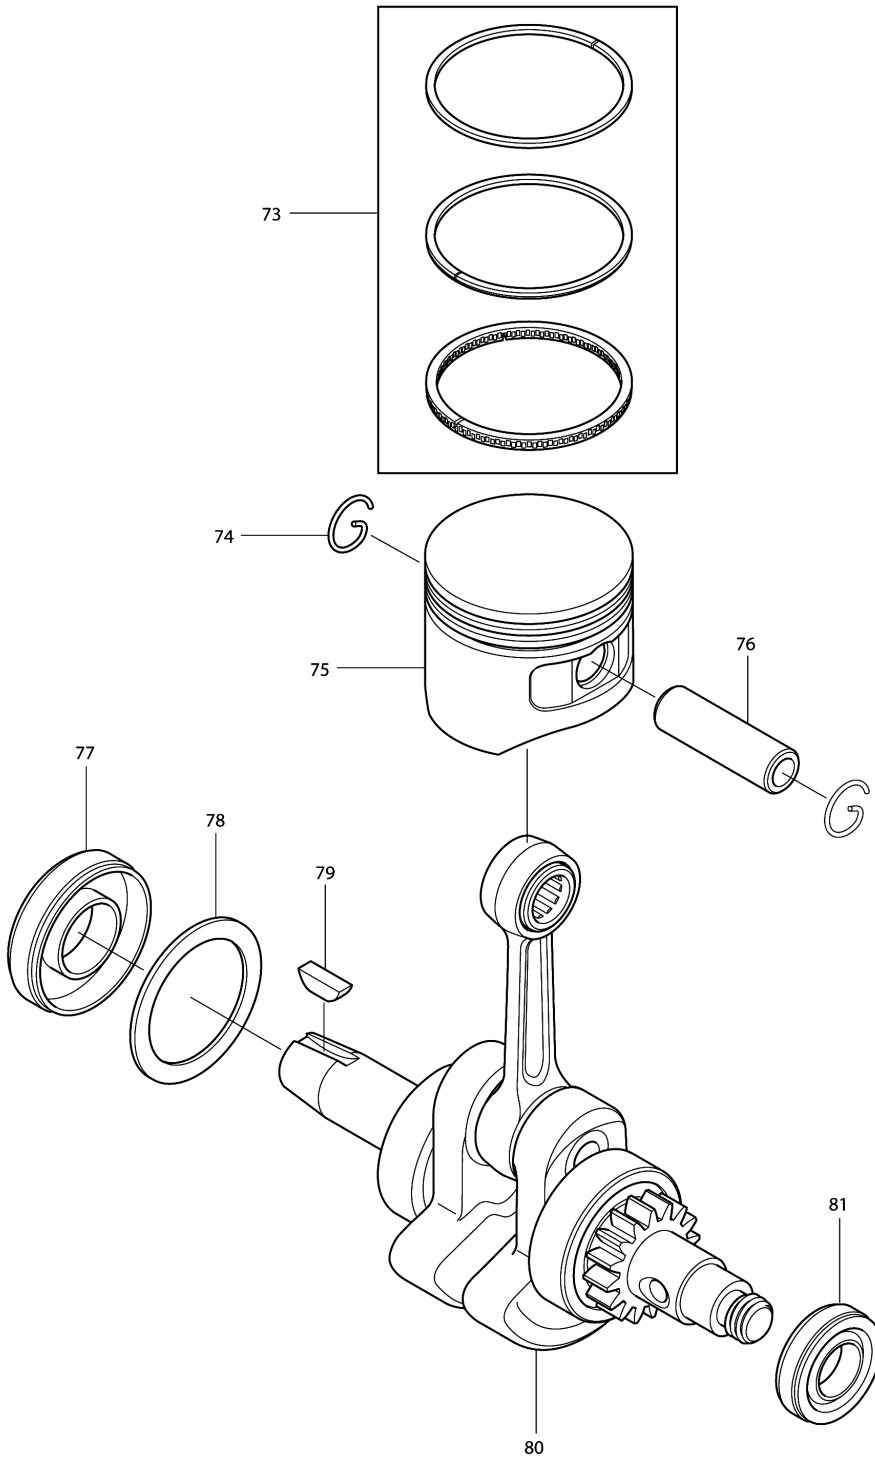

Model No.BHX2501 ENGINE BLOWER