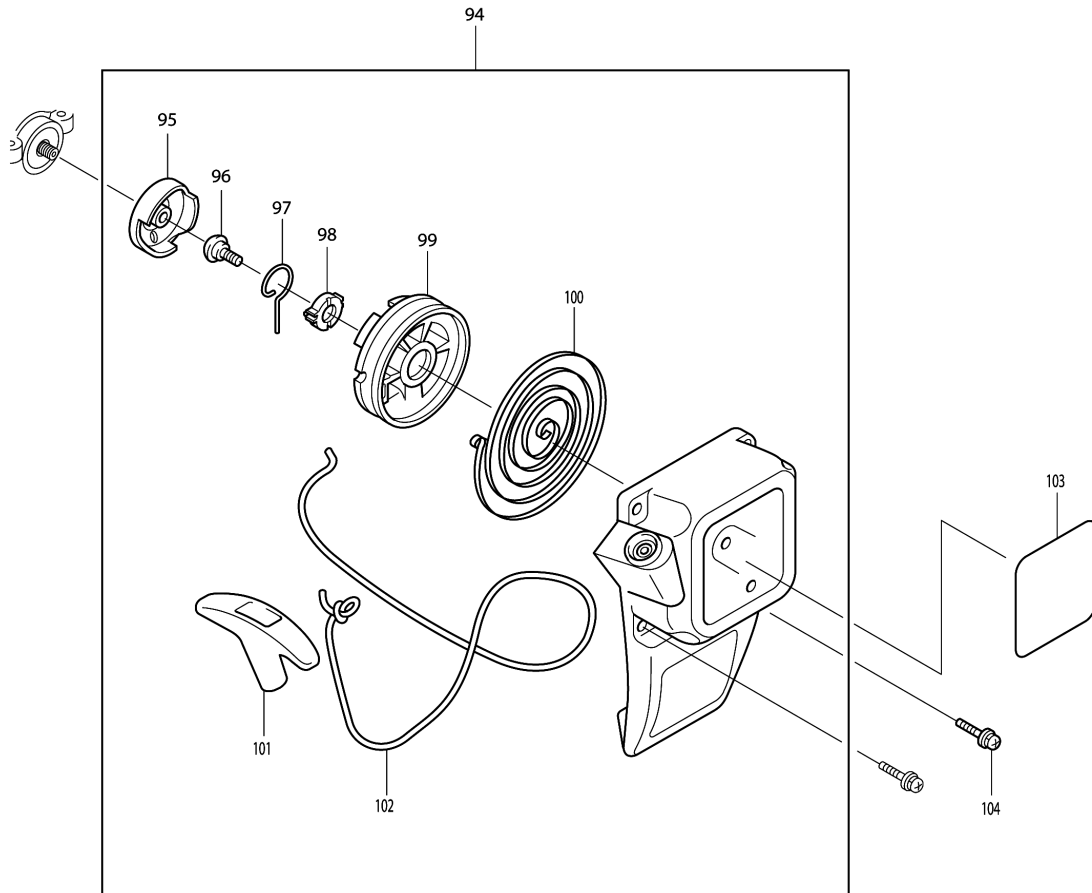

Model No.BHX2501 ENGINE BLOWER