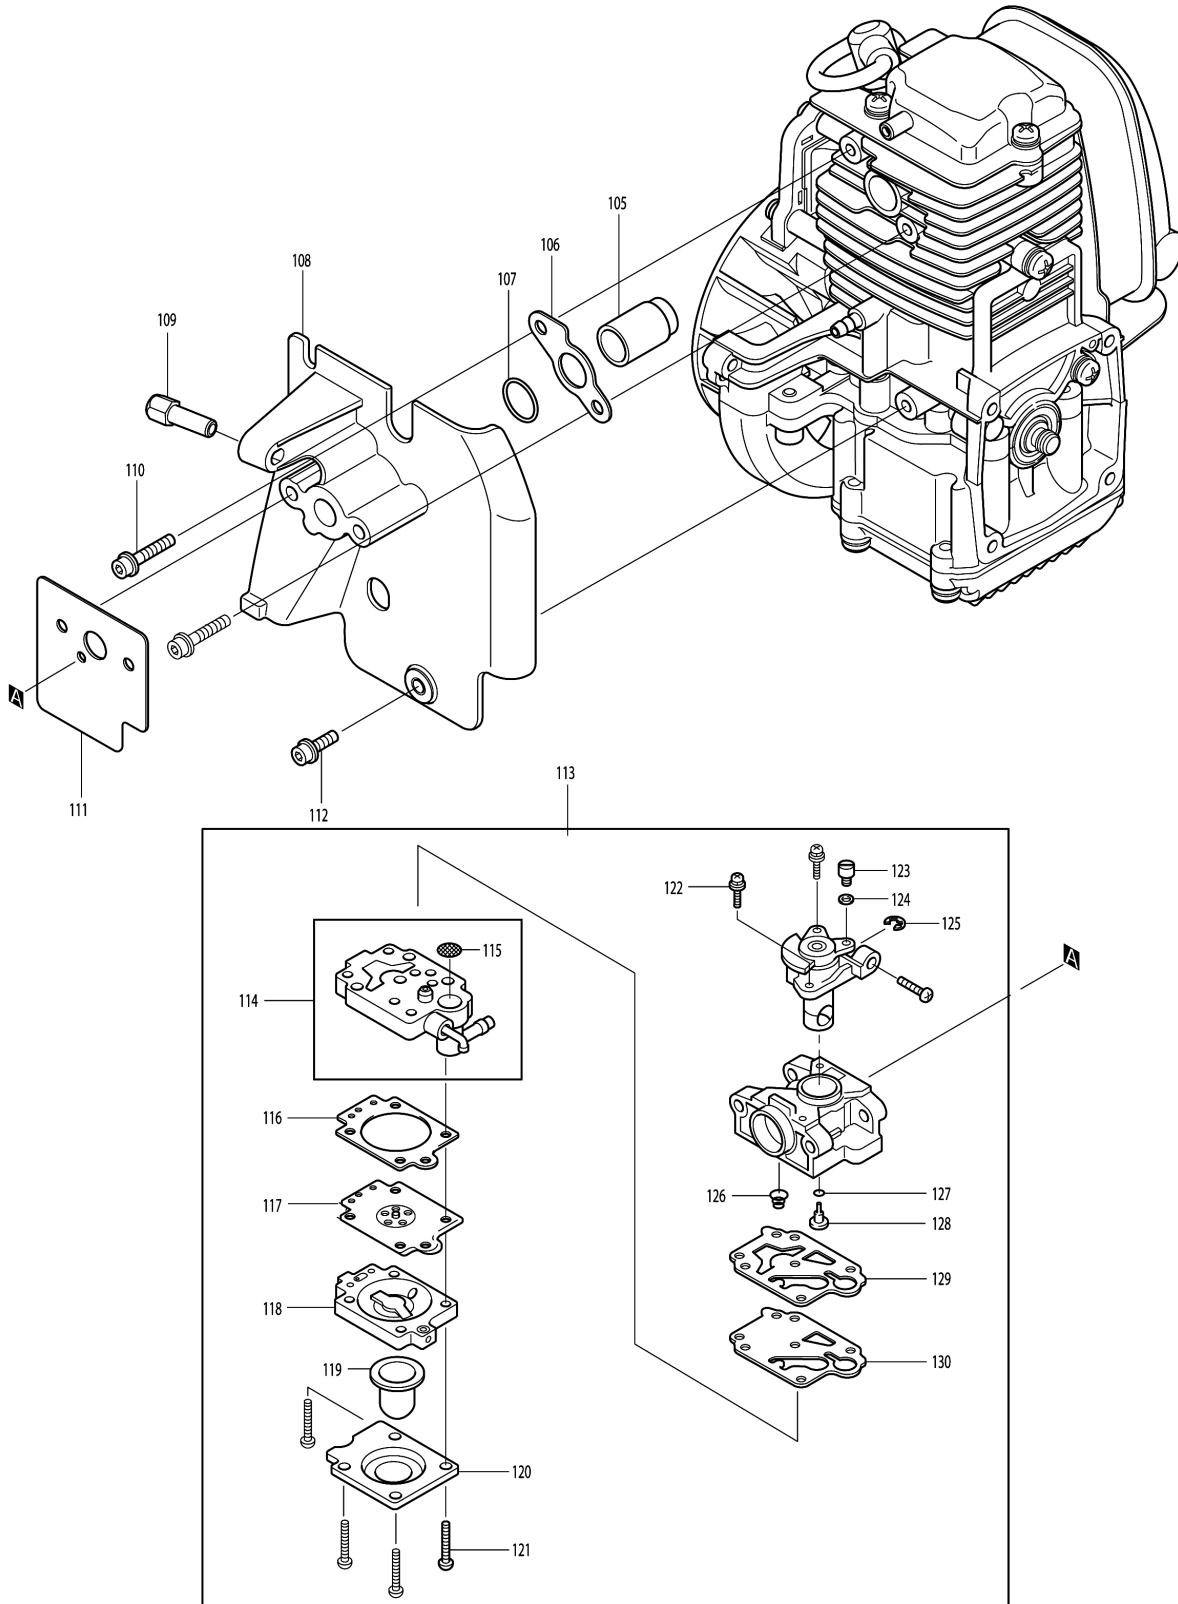

Model No.BHX2501 ENGINE BLOWER