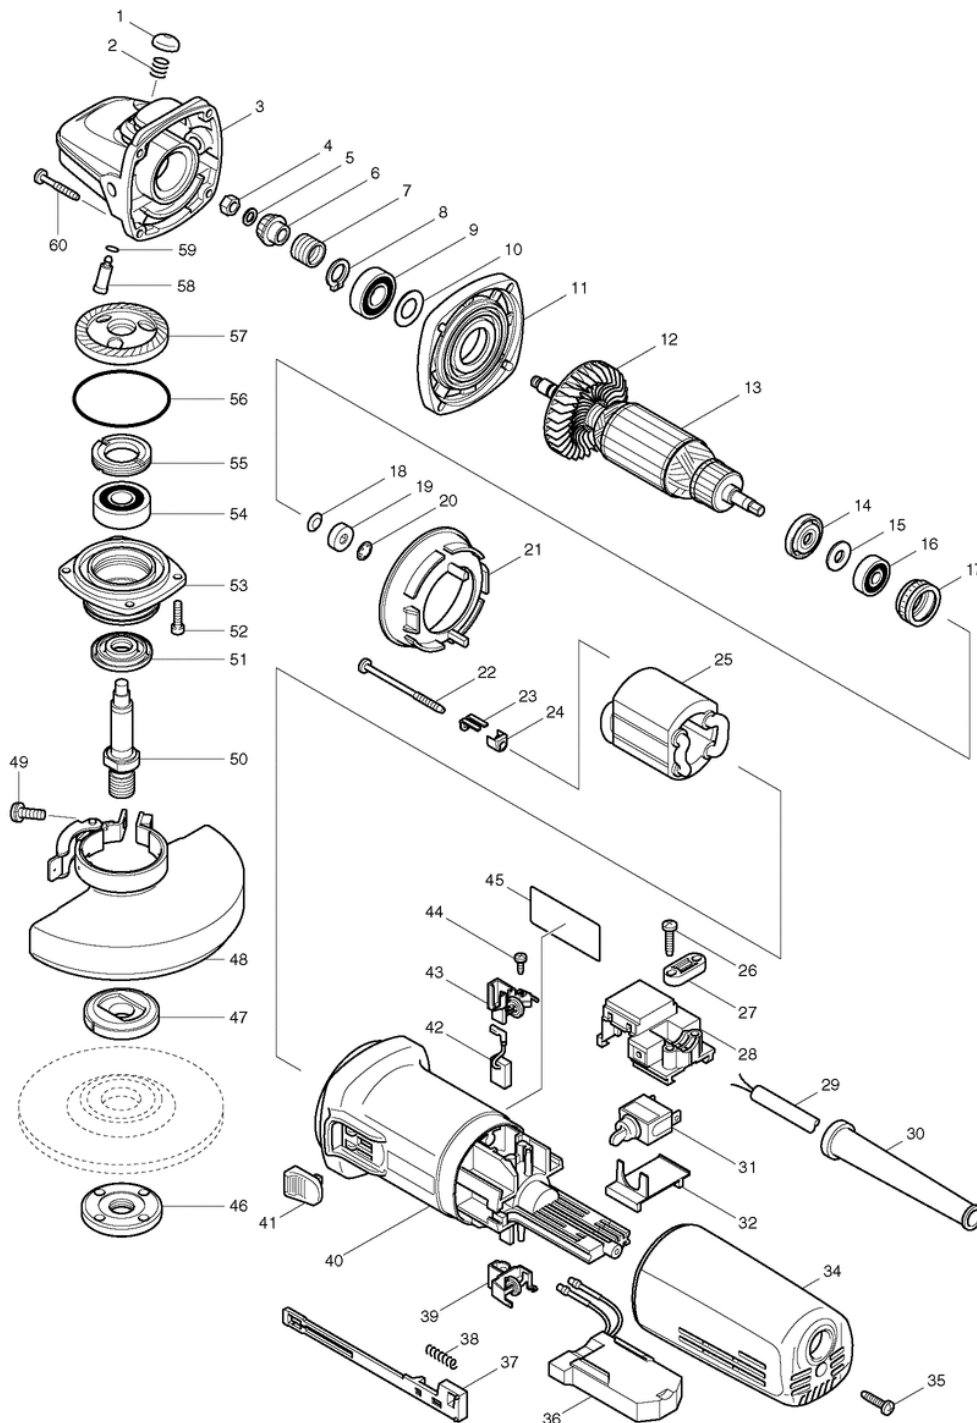

Makita Service Information / Model: 9562CH