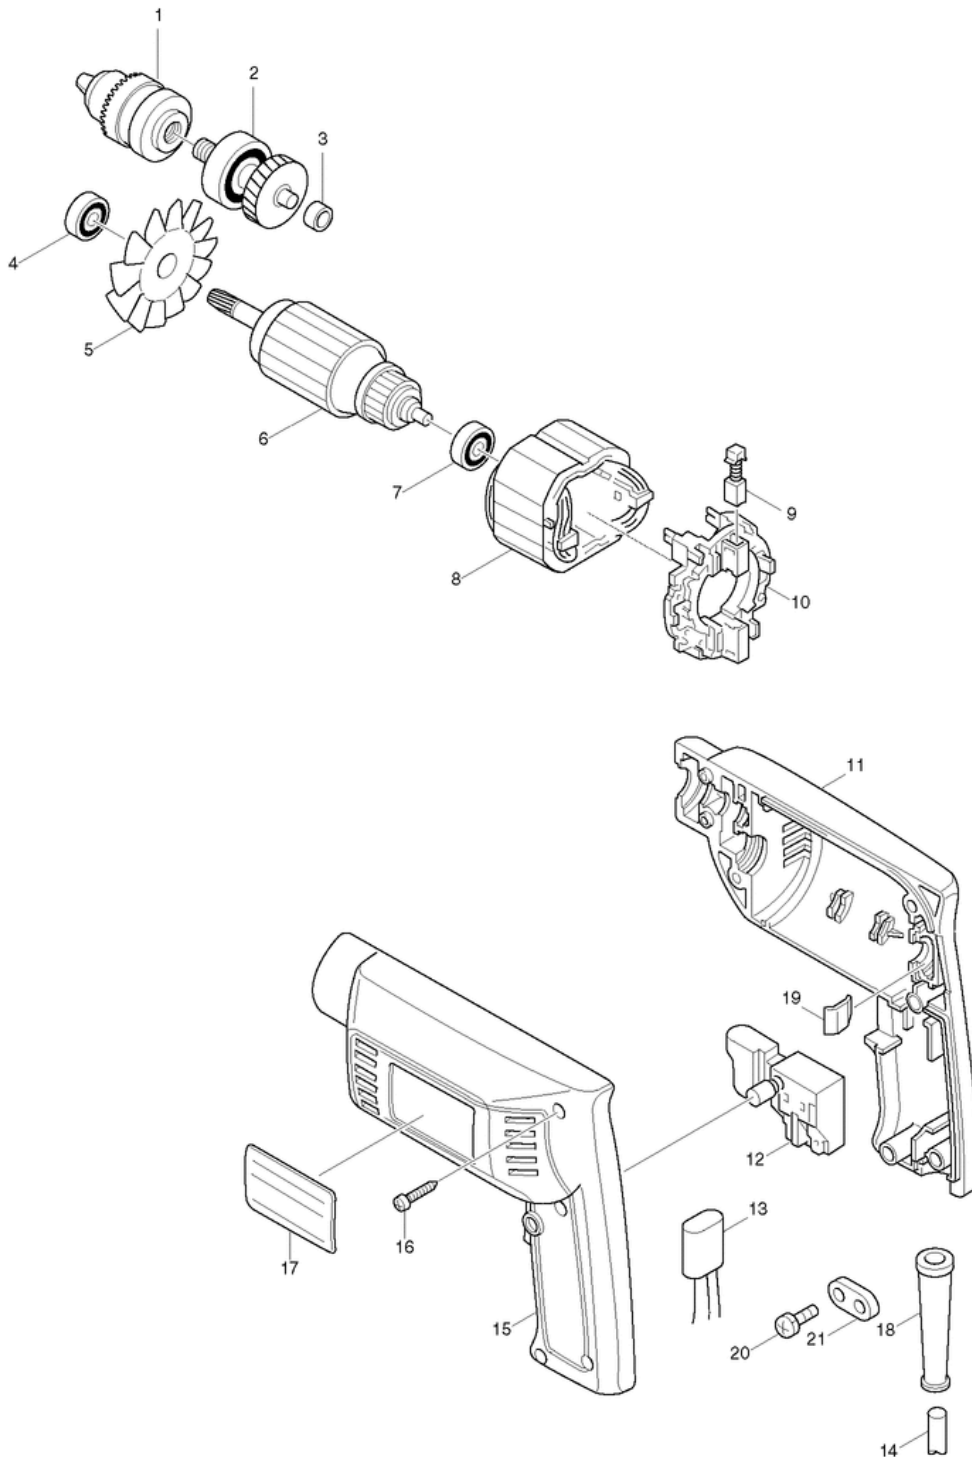

Makita Service Information / Model: 6501