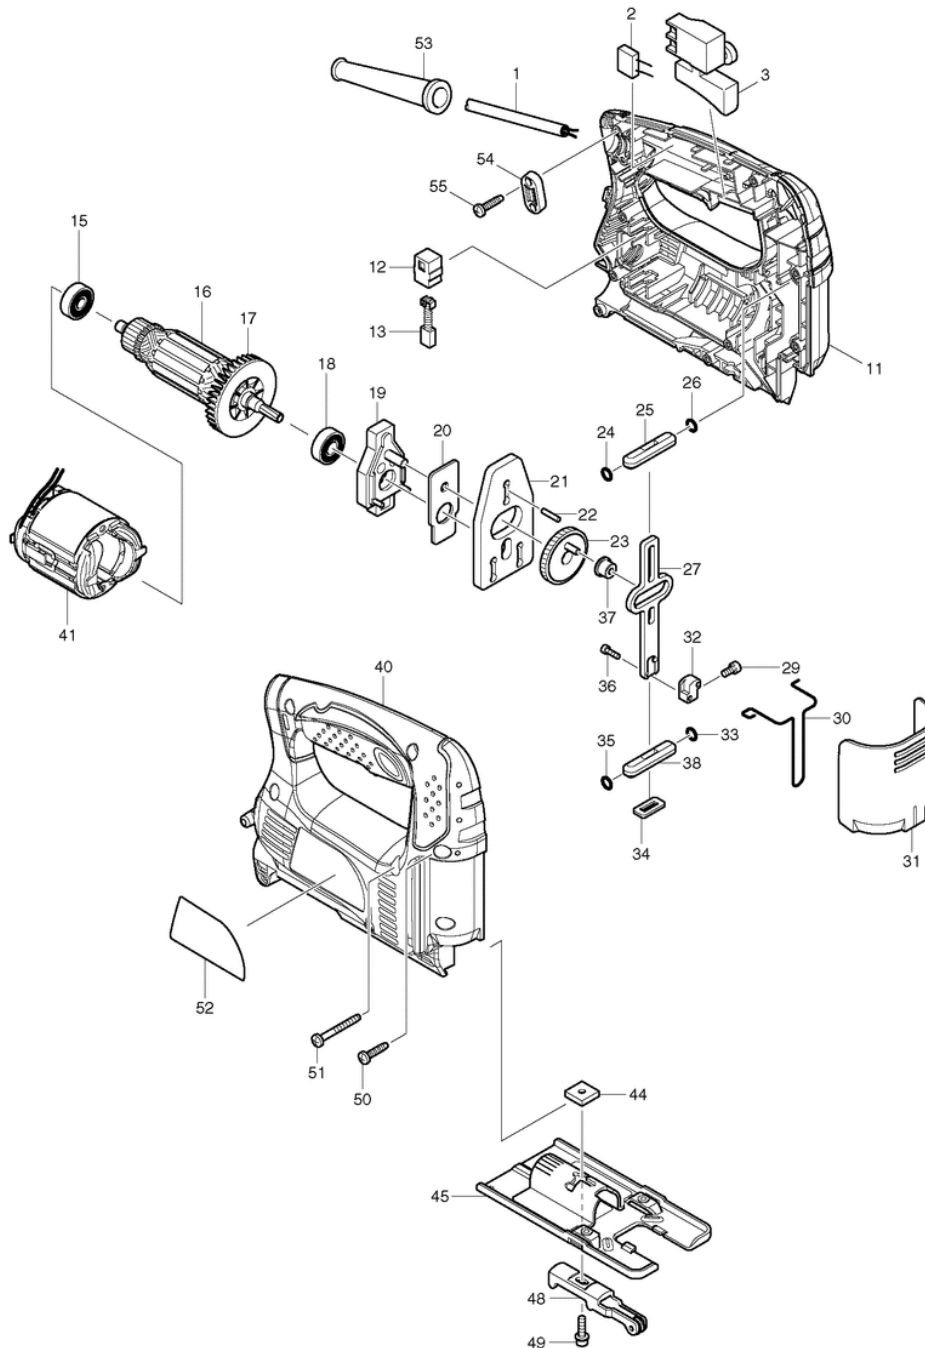

Makita Service Information / Model: 4326