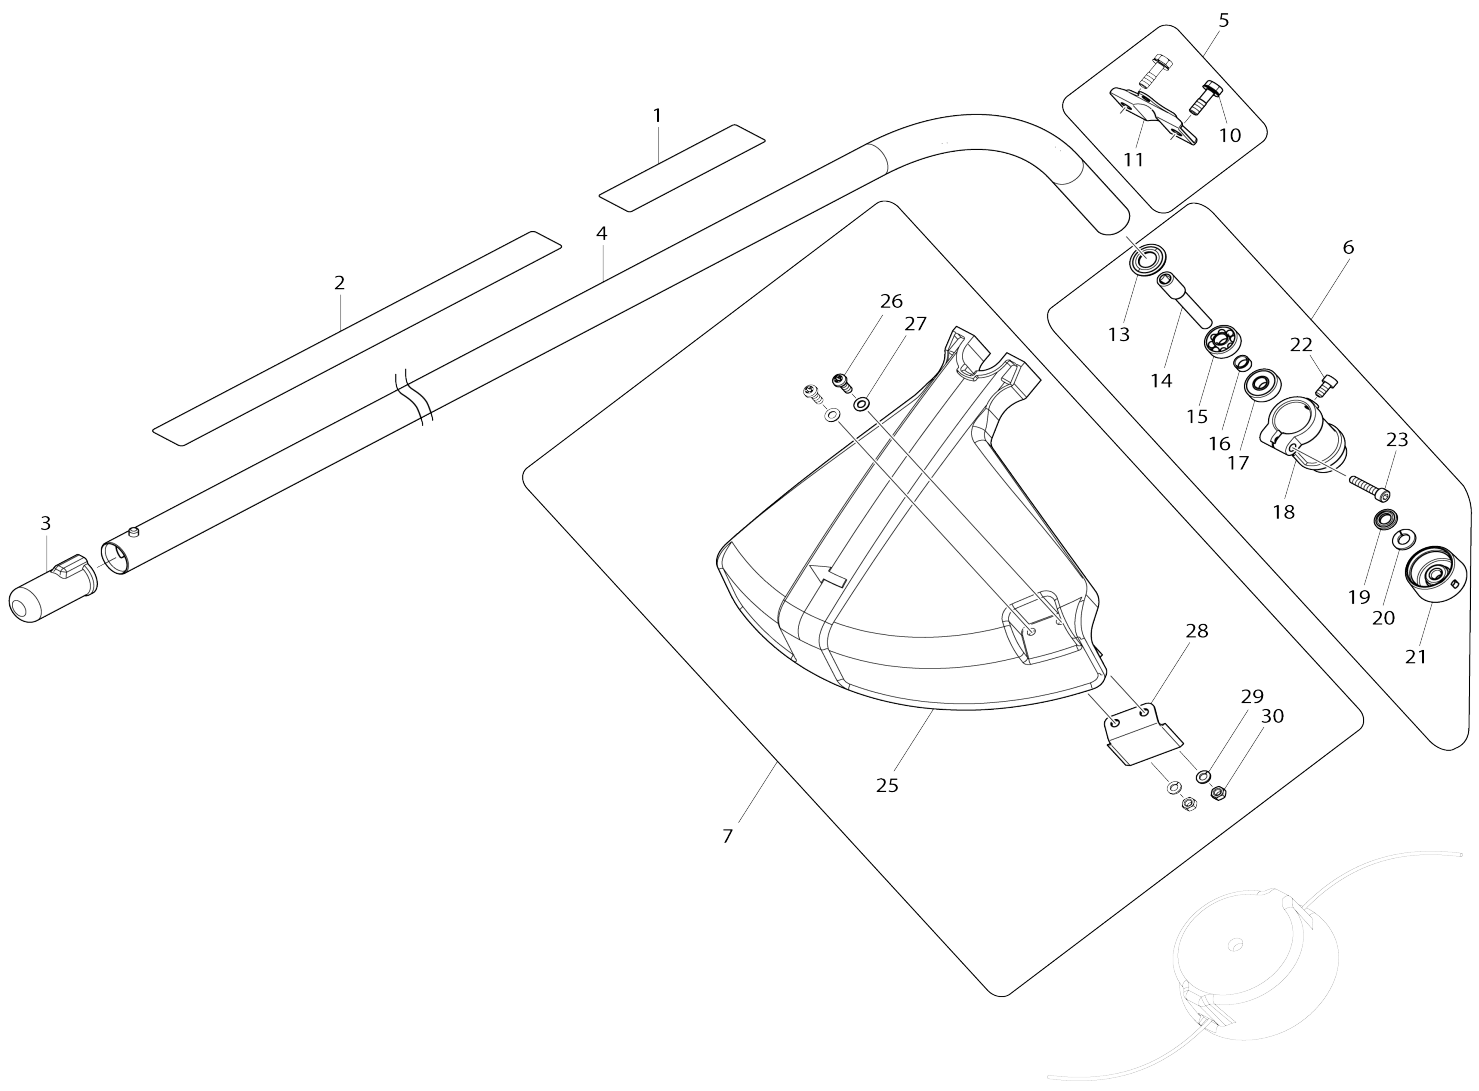

Model No.ER400MP STRING TRIMMER ATTACHMENT

Model No.ER400MP STRING TRIMMER ATTACHMENT

Item No.	Parts No.	Description	Interchangability	Q'ty	New/Old	Note1	Note2
001	893670-0	MAKITA LOGO LABEL		1			
002	893512-8	CAUTION LABEL		1	*		
002-1	809S03-3	CAUTION LABEL	X	1			
003	424434-7	CAP 24		1			
004	126063-9	BENT PIPE ASSEMBLY		1			
005	141014-1	CLAMP COMPLETE		1			
005		INC. 10,11			*		
006	141013-3	HEAD CASE COMPLETE		1	*		
006		INC. 13-23			*		
006-1	141894-5	HEAD CASE COMPLETE	S	1			
006-1		INC. 14-21,23					
007	141015-9	PROTECTOR COMPLETE		1			
007		INC. 25-30					
010	266775-3	HEX BOLT M6X20 WR		2	*		
011	346469-7	CLAMP		1	*		
013	267845-1	BEARING WASHER		1	*		
013-1	267845-1	BEARING WASHER	O	1			
014	326195-4	CUTTER SHAFT		1			
015	211368-1	BALL BEARING 608ZZ		1			
016	257335-2	COLLAR		1			
017	211367-3	BALL BEARING 608DDW		1			
018	318900-3	HEAD CASE		1			
019	267844-3	WASHER		1			
020	267846-9	SPRING WASHER M8		1			
021	318901-1	CUTTER HOLDER		1			
022	922207-7	HEX. SOCKET HEAD BOLT M5X10		1	*		
022-1	922207-7	HEX. SOCKET HEAD BOLT M5X10	O	1	*		
023	922242-5	HEX. SOCKET HEAD BOLT M5X25		1			
025	453782-7	SAFETY COVER		1			
026	266776-1	SCREW M5X14		2			
027	267842-7	WASHER M5		2			
028	346612-8	CUTTER		1			
029	267843-5	SPRING WASHER M5		2			
030	264079-7	NUT M5		2			
A01	122980-1	TRIMMER HEAD ASSEMBLY 94-M8R		1			
C10	141329-6	HOUSING COMPLETE		1			
C20	234229-8	COMPRESSION SPRING 13		1			
C30	318816-2	EYE LET		2			
C40	318848-9	NUT M8		1			
C50	453227-5	COVER		1			
C60	453228-3	BOBBIN		1			
A02	256530-1	PIN 4		1			
A03	782233-6	BOX DRIVER 10-16		1	*		
A03-1	782223-9	SOCKET WRENCH	O	1			
F05	195524-0	STRING TRIMMER ATTACHMENT SET		1			

Please state Parts No. when your order.

Print Date 13. 01. 2025