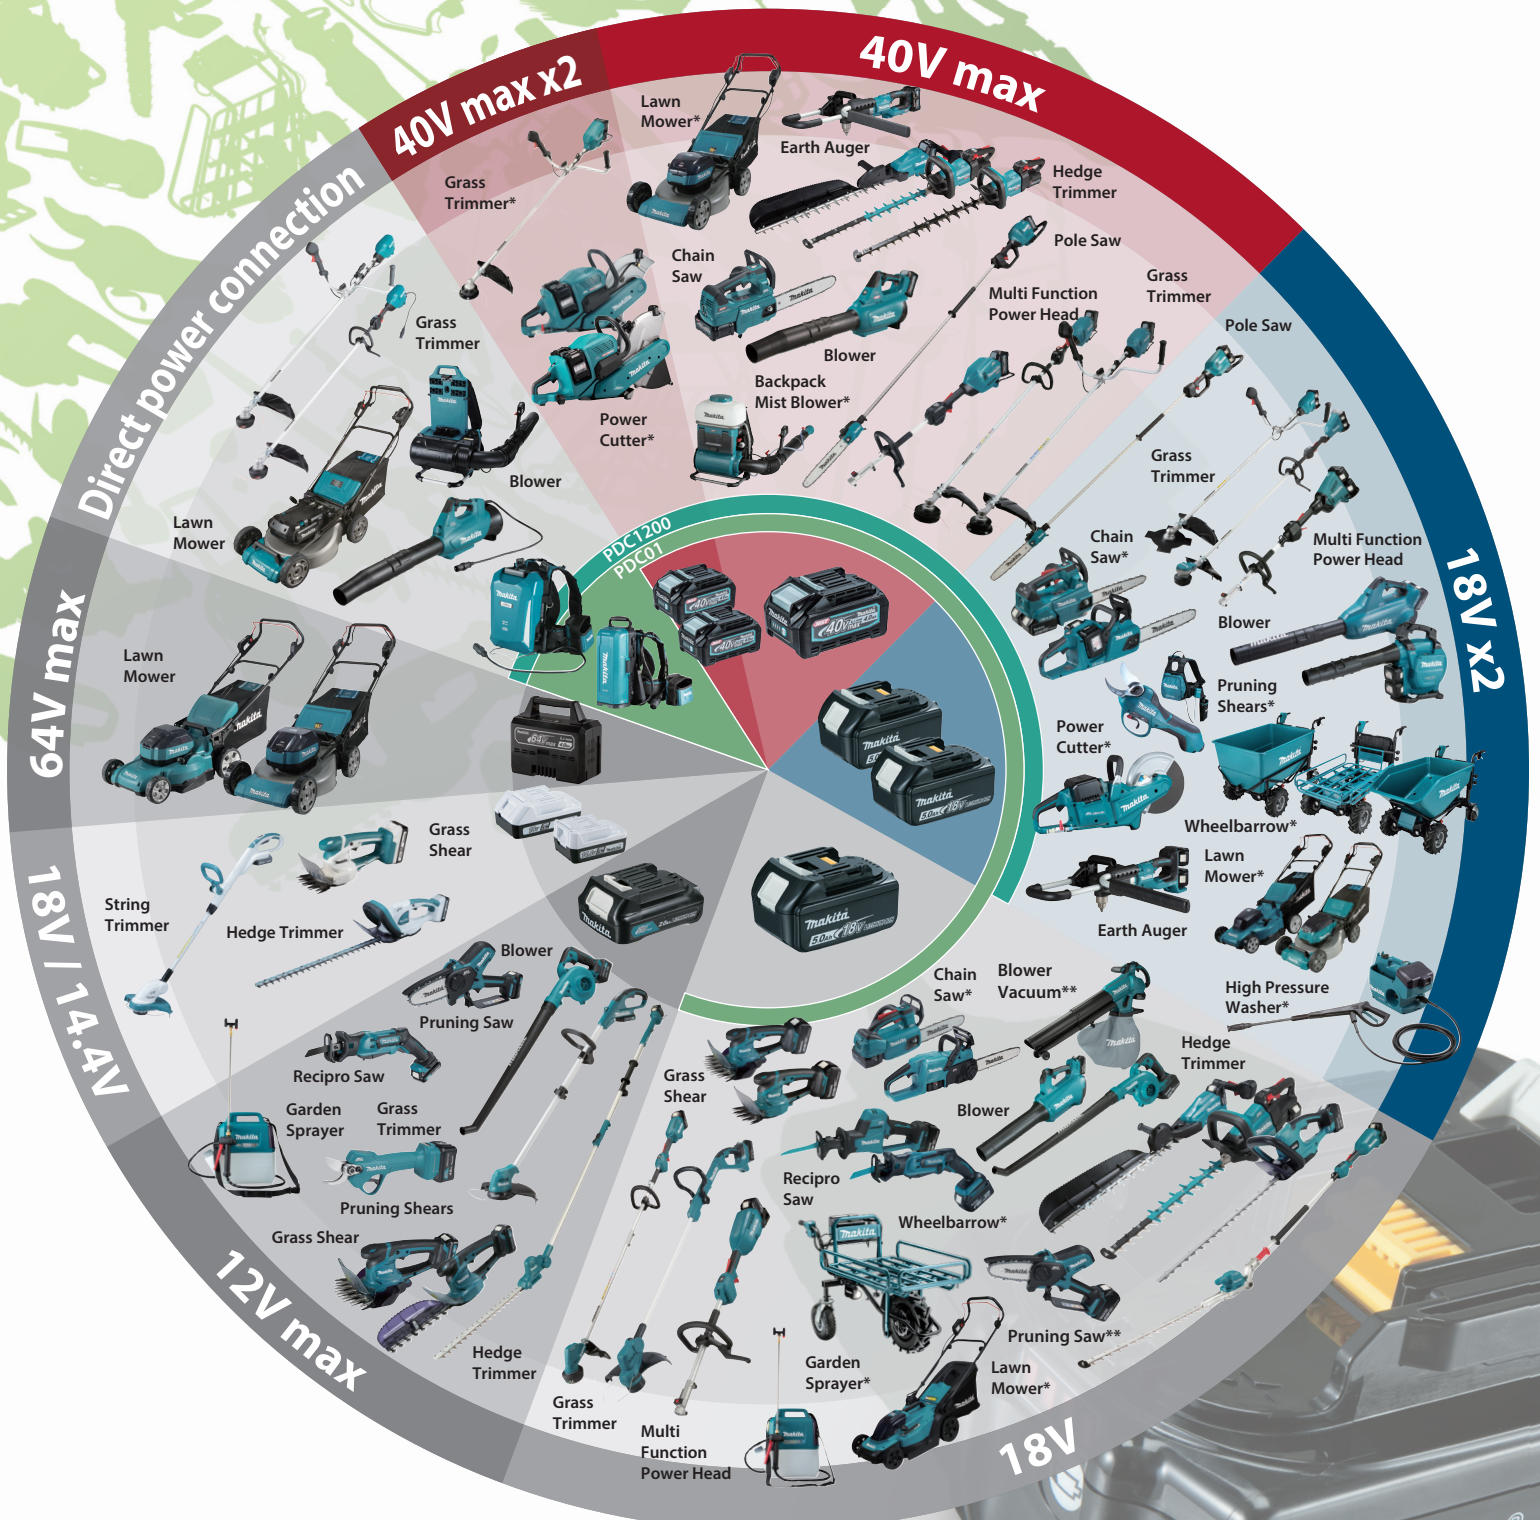

A wide variety of Lithium-ion Garden Tools

* These models are not compatible with Portable Power Pack (PDC1200, PDC01)

Only rear handle type chainsaws are compatible

** These models are not compatible with Portable Power Pack (PDC1200)